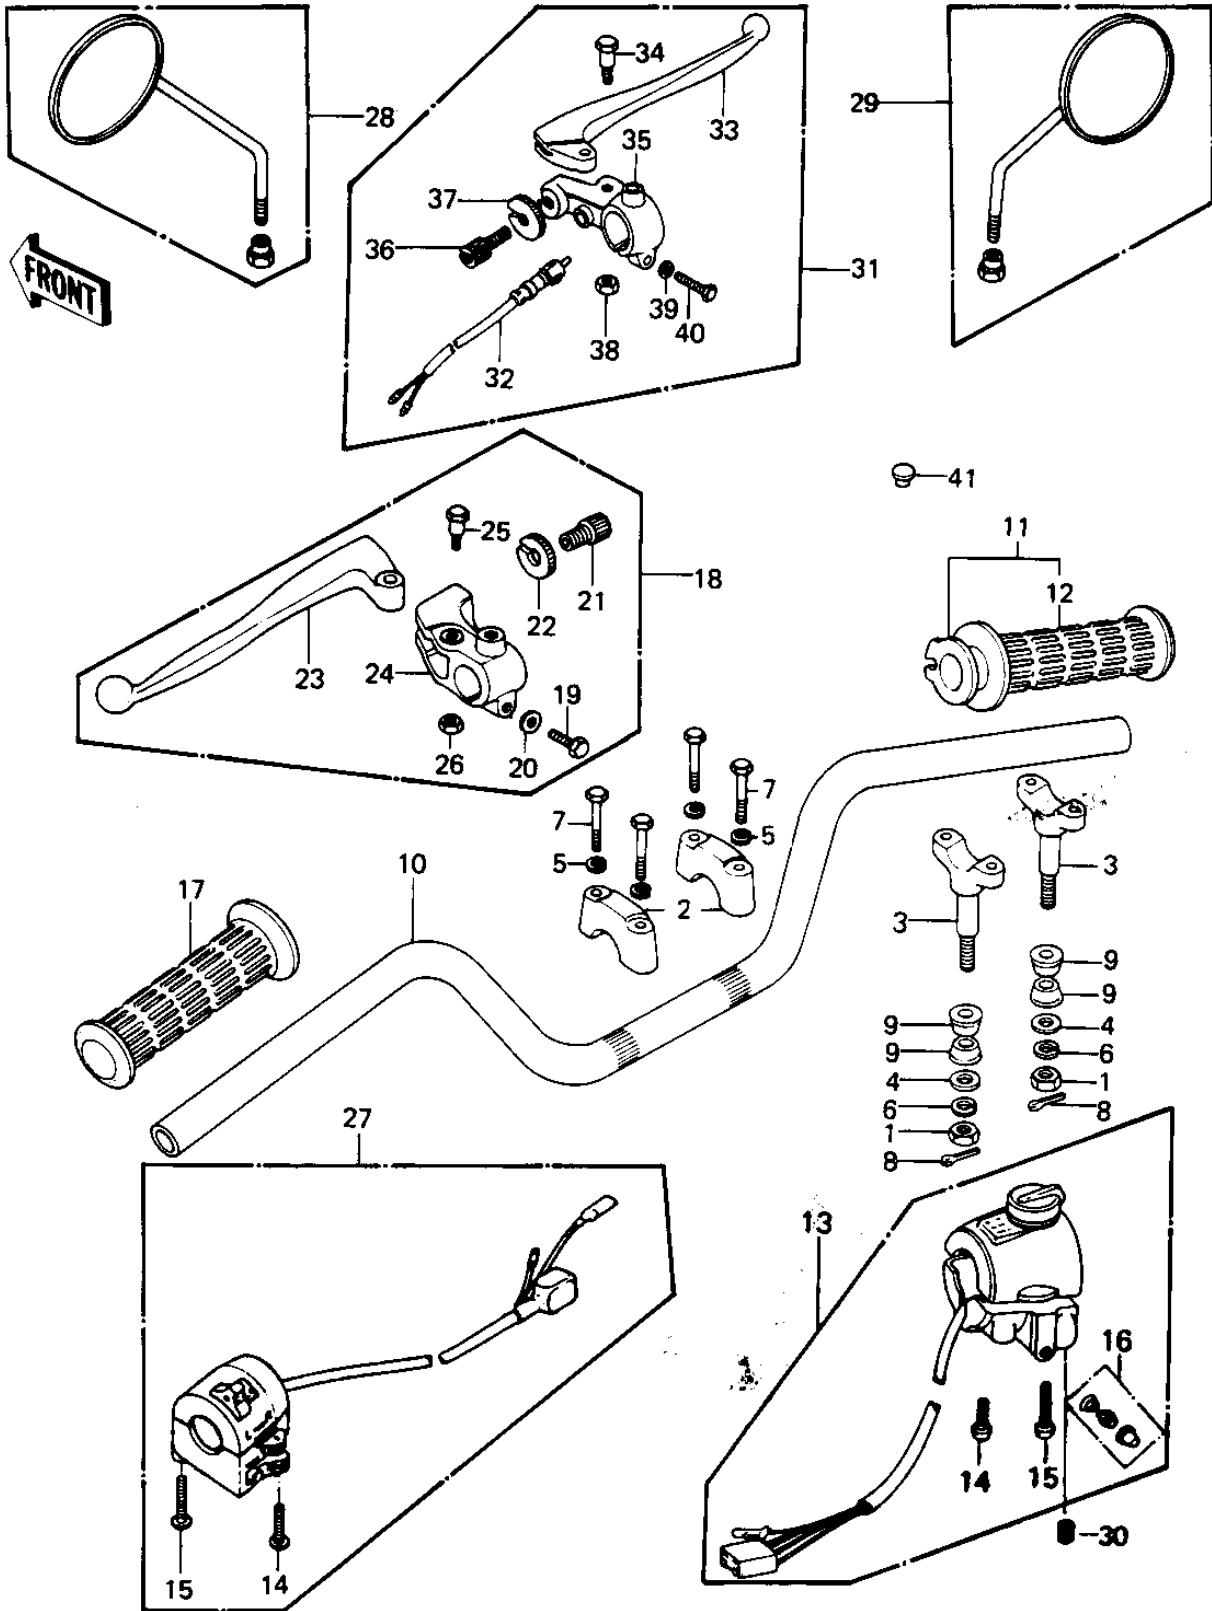

# 1980 KZ440-B1 PARTS DIAGRAM

# 1980 KZ440-B1 PARTS LIST

## HANDLEBAR ('80 B1)

ITEM NAME	PART NUMBER	QUANTITY
NUT,10MM (Ref # 1)	314B1000	2
HOLDER-HANDLEBAR (Ref # 2)	46012-008	2
HOLDER-HANDLEBAR LOW (Ref # 3)	46012-010	2
CAP HANDLEBAR HOLDER (Ref # 4)	46016-003	2
WASHER SPRING 8MM (Ref # 5)	461F0800	4
WASHER SPRING 10MM (Ref # 6)	461F1000	2
BOLT 8X38 (Ref # 7)	92001-1405	4
PIN,SNAP (Ref # 8)	554A0800	2
DAMPER RUBBER HANDLE (Ref # 9)	92075-039	4
HANDLEBAR (Ref # 10)	46003-1019	1
GRIP ASSY,THROTTLE (Ref # 11)	46019-038	1
RUBBER,R.H GRIP (Ref # 12)	46061-018	1
HOUSING ASSY,R.H (Ref # 13)	46091-1039	1
SCREW PAN HEAD 5X30 (Ref # 14)	220B0530	2
SCREW-PAN-CROS (Ref # 15)	220B0535	2
SWITCH ASSY,HORN BUTN (Ref # 16)	27010-1009	1
RUBBER,L.H GRIP (Ref # 17)	46075-028	1
LEVER ASSY,CLUTCH (Ref # 18)	46076-044	1
BOLT HEX HEAD 6X25 (Ref # 19)	110N0625	1
WASHER PLAIN 6MM (Ref # 20)	410B0600	1
SCREW CABLE ADJUST (Ref # 21)	46055-003	1
NUT-LOCK (Ref # 22)	46056-005	1
LEVER-CLUTCH (Ref # 23)	46092-015	1
HOLDER-CLUTCH LEV,BLK (Ref # 24)	46094-011-21	1
BOLT,HEX HEAD,5X22 (Ref # 25)	92007-046	1
NUT-LOCK,5MM (Ref # 26)	92019-014	1
HOUSING ASSY,CONT,L.H (Ref # 27)	46091-1079	1
REAR VIEW MIRROR,L.H. (Ref # 28)	56001-1015	1
REAR VIEW MIRROR,R.H. (Ref # 29)	56001-1016	(1

### HANDLEBAR ('80 B1)

ITEM NAME	PART NUMBER	QUANTITY
PLUG,B,KICKSTARTER (Ref # 30)	92066-061	1
LEVER ASSY,FRNT BRAKE (Ref # 31)	46021-031	1
SWITCH-FR. BRAKE LAMP (Ref # 32)	27021-004	1
LEVER FRONT BRAKE (Ref # 33)	46058-004	1
BOLT,HEX HEAD,5X22 (Ref # 34)	92007-046	1
HOLDER-FR BRK LEV,BLK (Ref # 35)	46060-009-21	1
SCREW CABLE ADJUST (Ref # 36)	46055-003	1
NUT-LOCK (Ref # 37)	46056-005	1
NUT-LOCK,5MM (Ref # 38)	92019-014	1
WASHER PLAIN 6MM (Ref # 39)	410B0600	1
BOLT HEX HEAD 6X25 (Ref # 40)	110N0625	1
CAP-RR VIEW MIRROR (Ref # 41)	92102-009	1