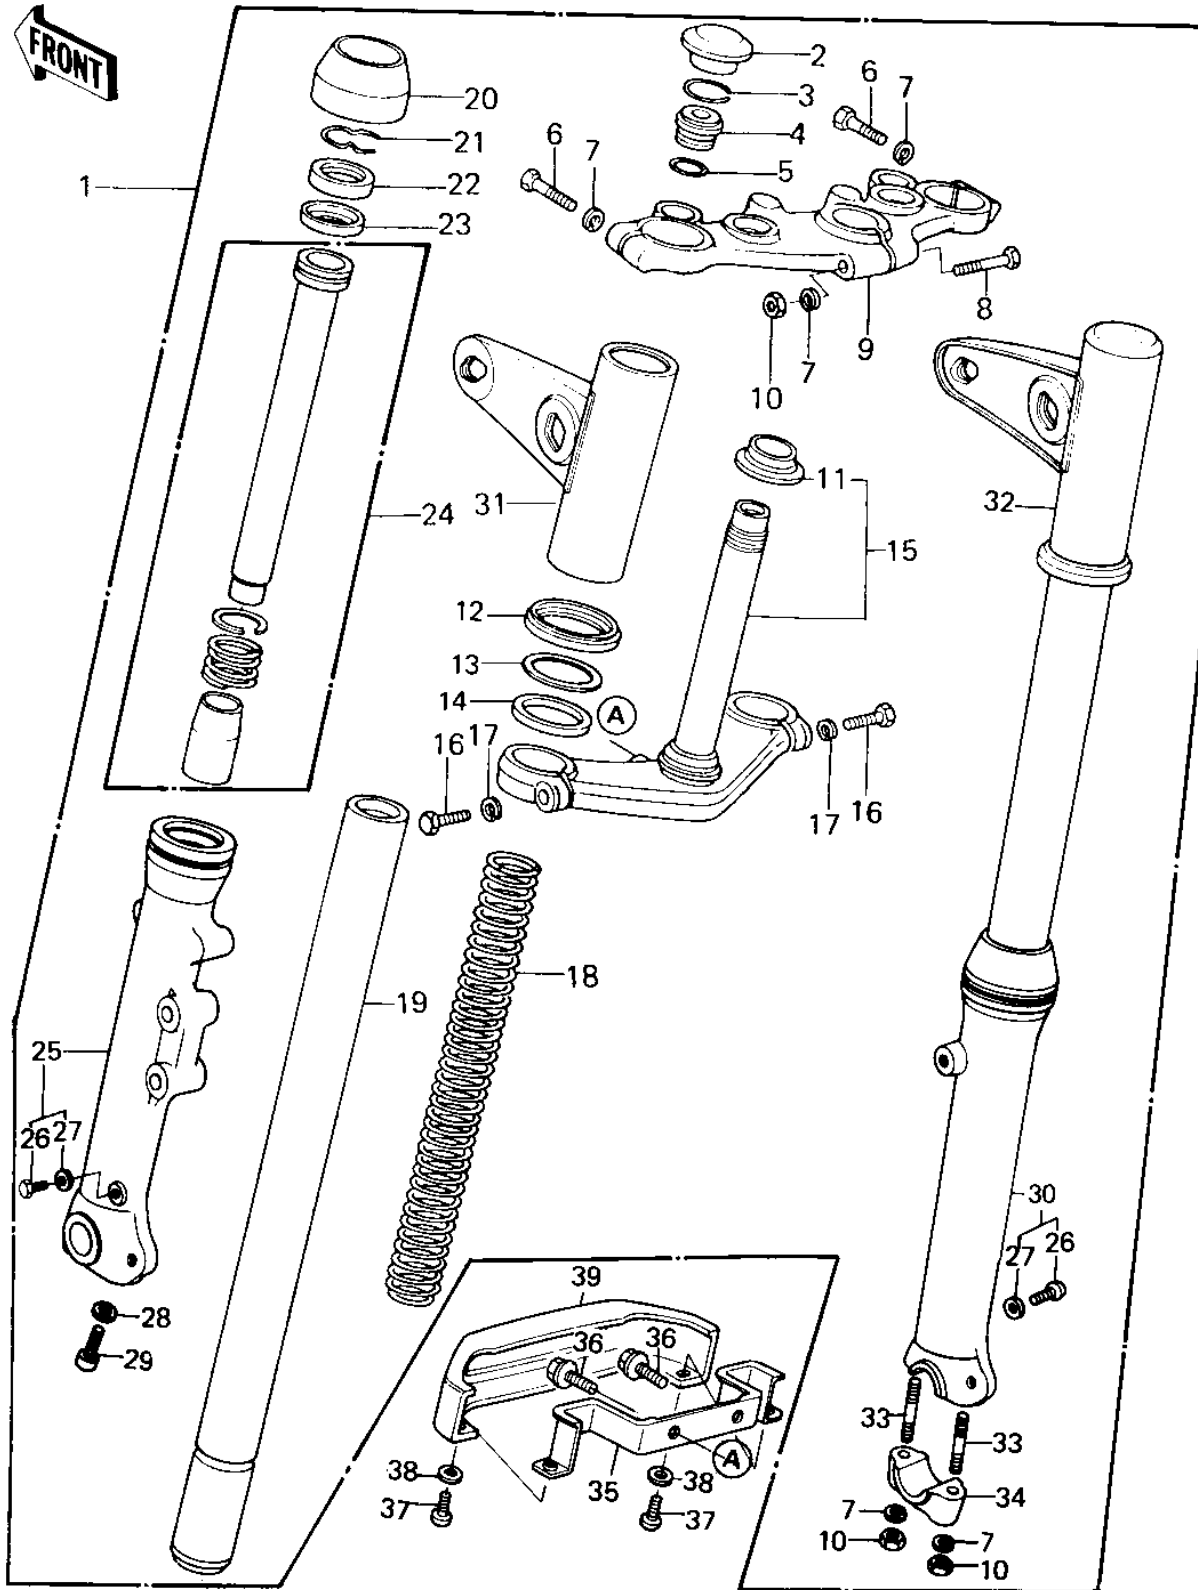

# 1980 KZ440-B1 PARTS DIAGRAM

FRONT FORK ('80 B1)

# 1980 KZ440-B1 PARTS LIST

## FRONT FORK ('80 B1)

ITEM NAME	PART NUMBER	QUANTITY
FORK-FRONT (Ref # 1)	44001-1228	1
CAP,RUBBER,FORK TOP (Ref # 2)	11012-1021	2
CIRCLIP (Ref # 3)	44044-023	2
GUIDE,SPRING (Ref # 4)	44029-022	2
"O" RING (Ref # 5)	44046-025	2
BOLT,HEX HEAD,8X40 (Ref # 6)	92001-1063	2
WASHER SPRING 8MM (Ref # 7)	461F0800	5
BOLT,HEX HEAD,8X55 (Ref # 8)	92001-1064	1
HEAD,STEERING STEM (Ref # 9)	44039-1014	1
NUT,LOCK,8MM (Ref # 10)	92015-1124	3
CONE STRNG STEM BERNG (Ref # 11)	92047-006	1
GUIDE,FORK COVER (Ref # 12)	44064-027	2
WASHER,FORK COVER (Ref # 13)	92022-297	2
DAMPER RUBBER,FK COV (Ref # 14)	92075-240	2
STEM,STEERING (Ref # 15)	44037-1002	1
BOLT,HEX HEAD 10X35 (Ref # 16)	92001-1252	2
WASHER SPRING 10MM (Ref # 17)	461F1000	2
SPRING,FORK INNER (Ref # 18)	44026-1011	2
TUBE,FORK INNER (Ref # 19)	44013-1010	2
DUST SHIELD,FORK (Ref # 20)	92093-1063	2
RING,OIL SEAL STOPER (Ref # 21)	44043-057	2
OIL SEAL,FORK (Ref # 22)	92049-1077	2
SPACER,FORK (Ref # 23)	92026-1005	2
CYLINDER-FORK (Ref # 24)	44022-1027	2
TUBE,LH,FORK OUTER (Ref # 25)	44005-1042	1
BOLT HEX HEAD 6X8 (Ref # 26)	110B0608	2
GASKET,DRAIN PLUG (Ref # 27)	44045-047	2
GASKET,FORK CYL BOLT (Ref # 28)	44045-051	2
BOLT,FORK CYLINDER (Ref # 29)	44041-078	2

### FRONT FORK ('80 B1)

ITEM NAME	PART NUMBER	QUANTITY
TUBE,RH,FORK OUTER (Ref # 30)	44006-1042	1
COVER,L.H,FORK (Ref # 31)	44033-1025	1
COVER,R.H,FORK (Ref # 32)	44033-1026	1
STUD 8X30 (Ref # 33)	172G0830	2
HOLDER, FRONT AXLE (Ref # 34)	44063-010	1
BRACKET,FORK COVER (Ref # 35)	11034-1698	1
BOLT,FLANGED,6X10 (Ref # 36)	131B0610	2
SCREW PAN HEAD 4X10 (Ref # 37)	220B0410	2
WASHER PLAIN 4MM (Ref # 38)	410B0400	2
COVER,FORK (Ref # 39)	44033-1042	1