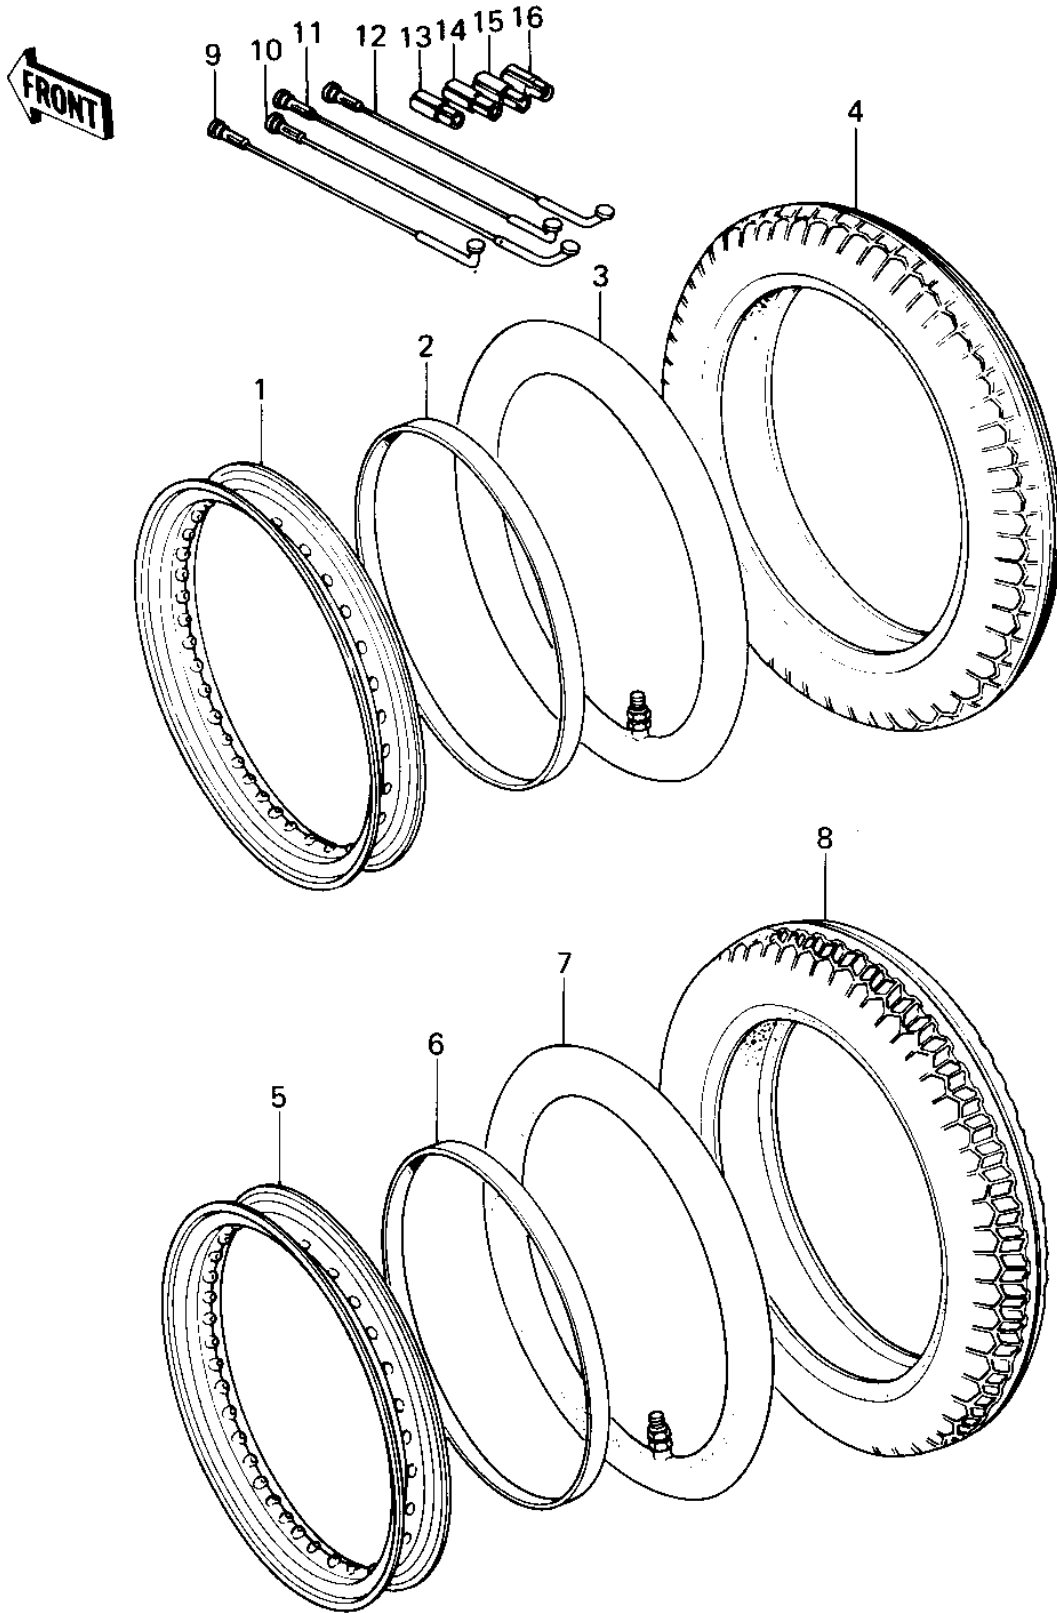

# 1980 KZ440-B1 PARTS DIAGRAM

WHEELS/TIRES (80 B1)

# 1980 KZ440-B1 PARTS LIST

## WHEELS/TIRES ('80 B1)

ITEM NAME	PART NUMBER	QUANTITY
RIM,FRONT,1.60X18 (Ref # 1)	41025-1008	1
BAND RIM (Ref # 2)	41023-001	1
TUBE 300/325/360-18 (Ref # 3)	41022-028	1
TIRE 300S-18 Y986A F (Ref # 4)	41002-1032	1
RIM,REAR,18.5X18 (Ref # 5)	41025-1003	1
BAND RIM (Ref # 6)	41023-001	1
*** N.L.A.*** (Canada) (Ref # 7)	41022-1007	1
TIRE 350S-18 Y987C R (Ref # 8)	41002-1012	1
SPOKE-ASY,FR INNER (Ref # 9)	41027-045	20
SPOKE-ASY,FR OUTER (Ref # 10)	41028-044	20
SPOKE-ASY,RR INNER (Ref # 11)	41027-5008	18
SPOKE-ASY,RR OUTER (Ref # 12)	41028-5007	18
WEIGHT,BALANCE,10G (Ref # 13)	41075-1007	AR
WEIGHT,BALANCE,20G (Ref # 14)	41075-1008	AR
WEIGHT,BALANCE,30G (Ref # 15)	41075-1009	AR
WEIGHT,BALANCE,5G (Ref # 16)	41075-1010	AR