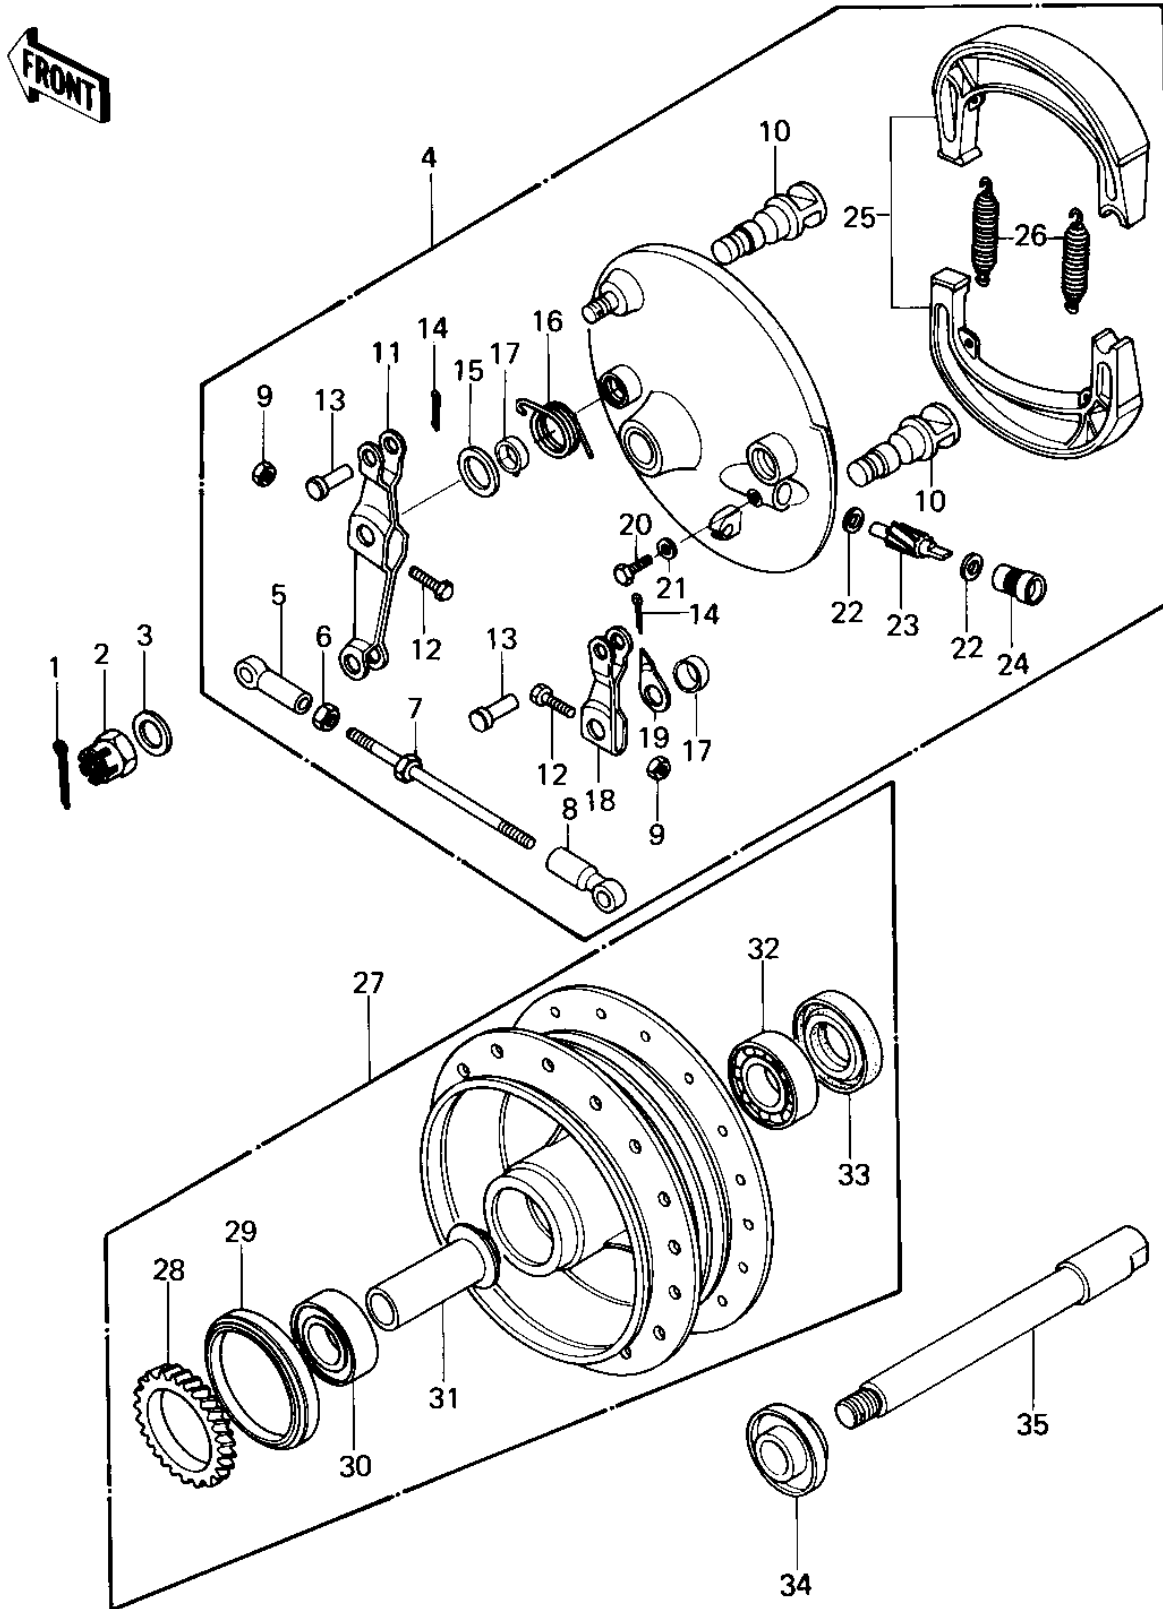

# 1980 KZ440-B1 PARTS DIAGRAM

FRONT HUB/BRAKE ('80 B1)