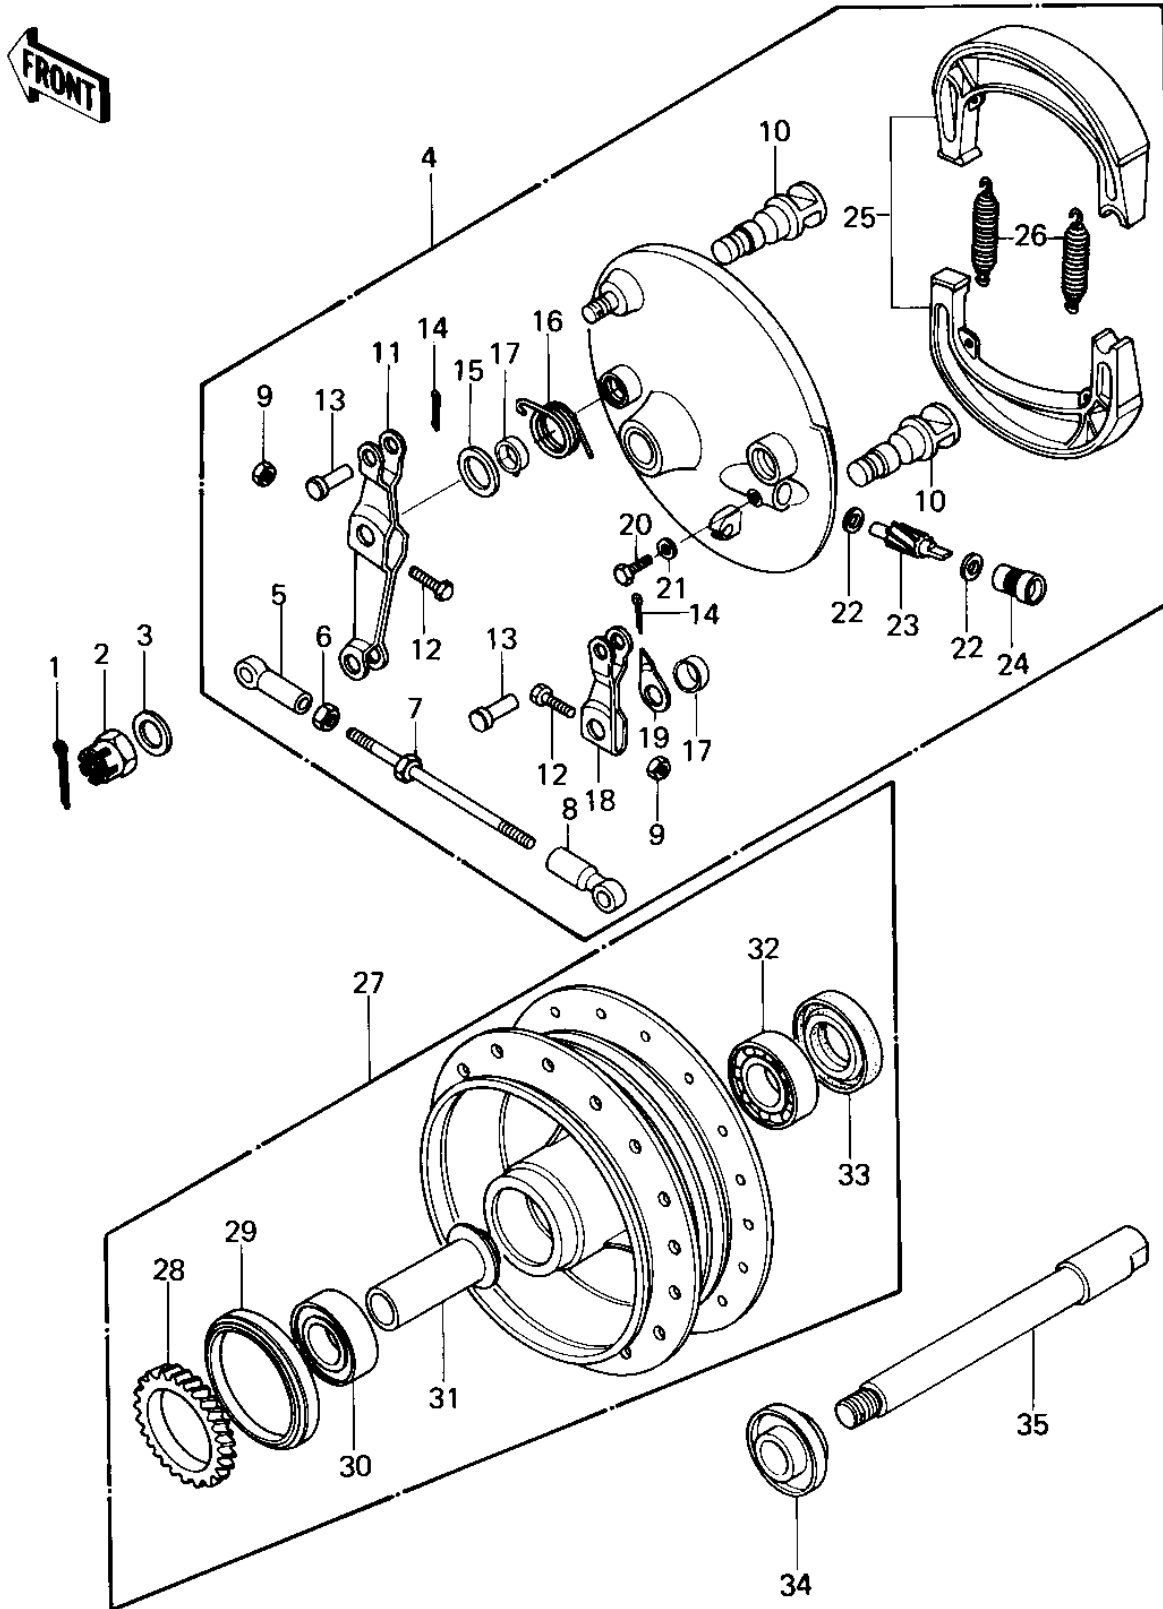

1980 KZ440-B1 PARTS DIAGRAM

FRONT HUB/BRAKE ('80 B1)

1980 KZ440-B1 PARTS LIST

FRONT HUB/BRAKE ('80 B1)

ITEM NAME	PART NUMBER	QUANTITY
PIN COTTER 3.0X25 (Ref # 1)	550D3025	1
NUT,14MM (Ref # 2)	42045-020	1
WASHER PLAIN 14MM (Ref # 3)	410B1400	1
PANEL-ASY,FR BRK (Ref # 4)	41035-1005	1
ROD END,BRK CONNECT (Ref # 5)	41058-008	1
NUT,5MM (Ref # 6)	311B0500	1
ROD BRK CAM LEV CONCT (Ref # 7)	41057-004	1
ROD END,BRK CONNECT (Ref # 8)	41058-009	1
NUT,6MM (Ref # 9)	41072-007	2
CAM SHAFT,FRONT BRAKE (Ref # 10)	41050-016	2
LEVER FRT BRK CAM 1ST (Ref # 11)	41053-011	1
BOLT-UPSET (Ref # 12)	112G0630	2
PIN BRAKE CONNECT ROD (Ref # 13)	41055-003	2
PIN COTTER 1.2X10 (Ref # 14)	550D1210	2
WASHER,BRAKE CAMSHAFT (Ref # 15)	41052-005	1
SPRING FR BRK CAM LEV (Ref # 16)	41056-001	1
DUST SHIELD BRAKE CAM (Ref # 17)	41051-001	2
LEVER FRT BRK CAM 2ND (Ref # 18)	41053-012	1
INDICATOR,FR BK SHOE (Ref # 19)	41085-015	1
BOLT-UPSET (Ref # 20)	112G0618	1
WASHER PLAIN 6MM (Ref # 21)	411B0600	1
WASHER PINION THRUST (Ref # 22)	41063-003	2
PINION SPEEDOMETER (Ref # 23)	41060-007	1
BUSH SPEDMETER PINION (Ref # 24)	41062-003	1
SHOE,BRAKE (Ref # 25)	41048-019	2
SPRING FRNT BRK SHOE (Ref # 26)	41049-004	2
DRUM-ASSY,FR BRK (Ref # 27)	41034-1008	1
GEAR,SPEEDOMETER,30T (Ref # 28)	41060-1014	1
OIL SEAL WOC55687 (Ref # 29)	92050-017	1

1980 KZ440-B1 PARTS LIST

FRONT HUB/BRAKE ('80 B1)

ITEM NAME	PART NUMBER	QUANTITY
BEARING BALL #6302Z (Ref # 30)	601B6302Z	1
SPACER F AXLE BEARING (Ref # 31)	41039-011	1
BEARING BALL #6302 (Ref # 32)	601B6302	1
OIL SEAL WTC25428 (Ref # 33)	92052-005	1
COLLAR,FRONT AXLE (Ref # 34)	92027-1049	1
AXLE,FRONT (Ref # 35)	41068-045	1