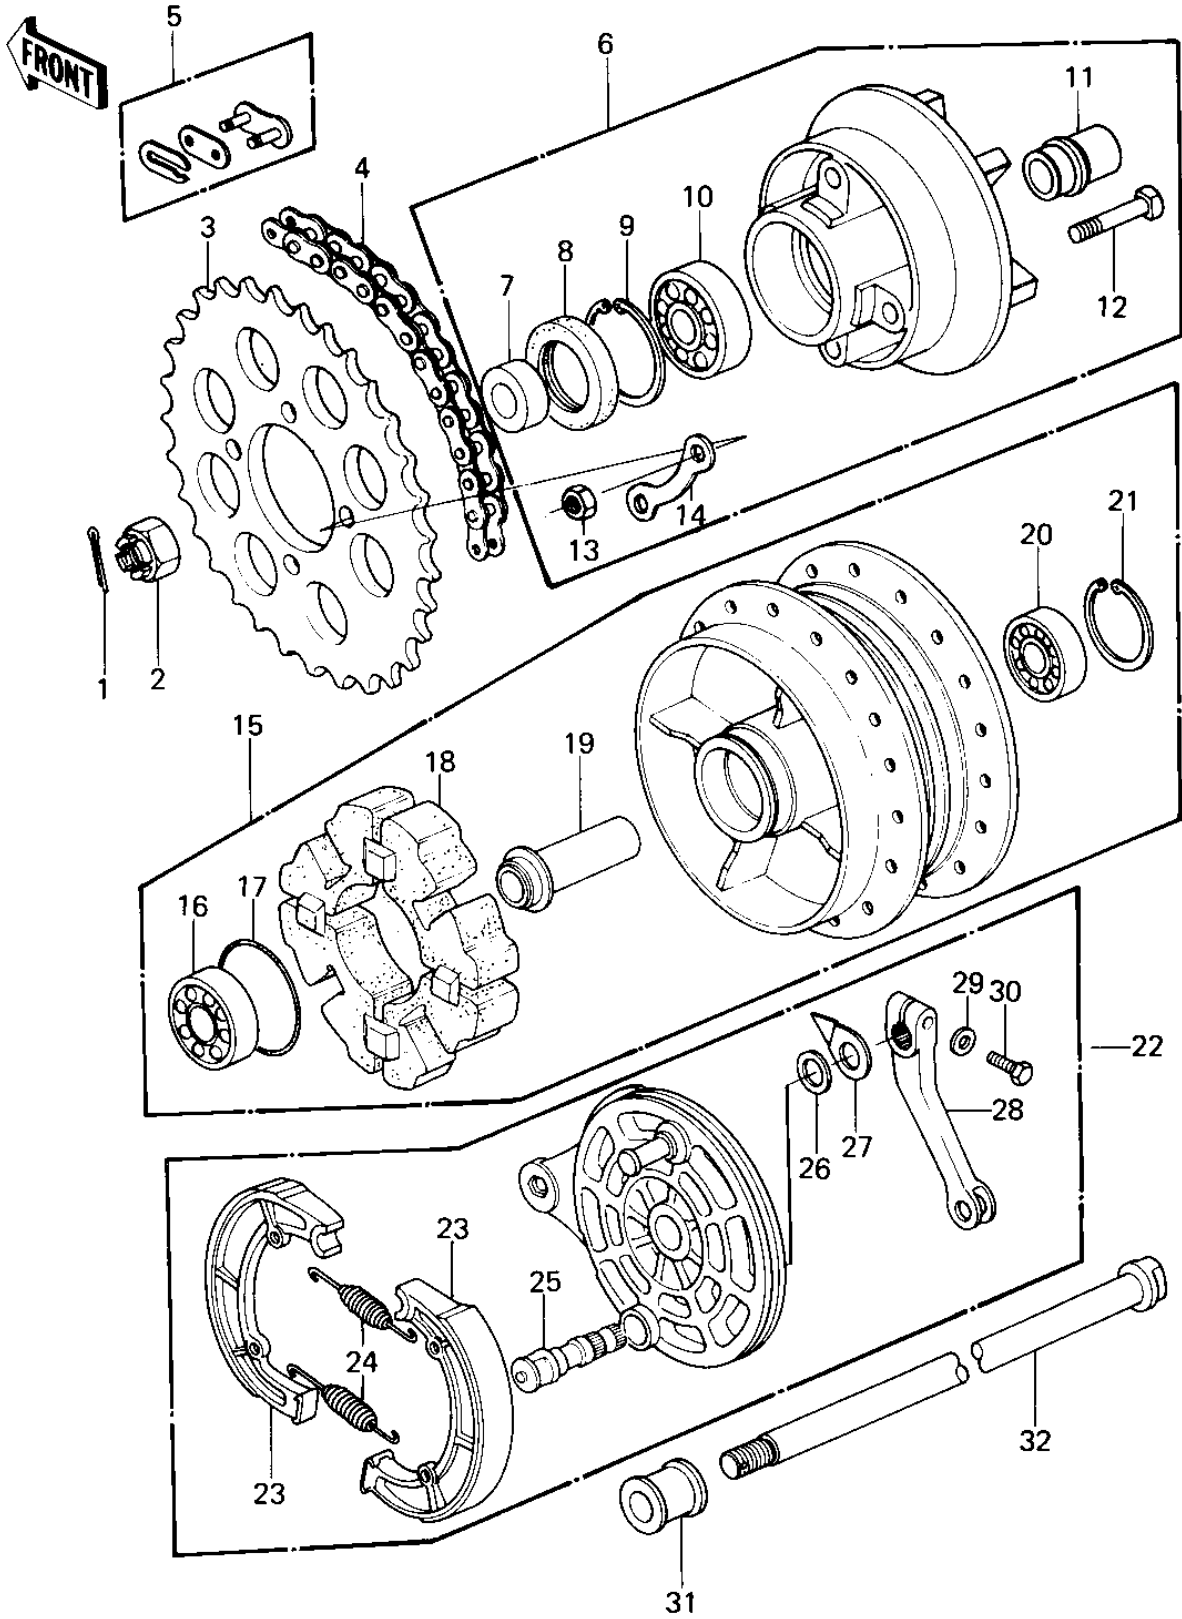

1980 KZ440-B1 PARTS DIAGRAM

REAR HUB/BRAKE/CHAIN (80 B1)

1980 KZ440-B1 PARTS LIST

REAR HUB/BRAKE/CHAIN ('80 B1)

ITEM NAME	PART NUMBER	QUANTITY
PIN-COTTER,4.0X35 (Ref # 1)	550D4035	1
NUT CASTLE,16MM (Ref # 2)	92015-055	1
REAR SPROCKET,45T (Ref # 3)	42041-145	1
DR CHAIN 530X100 (Ref # 4)	92057-092	1
CHAIN JOINT 530 (Ref # 5)	92058-008	1
COUPLING ASSY,REAR (Ref # 6)	42033-1002	1
COLLAR,COUPLING,L.H. (Ref # 7)	92027-1014	1
OIL SEAL WTC35527 (Ref # 8)	92052-006	1
RING,SNAP,56.2M/M (Ref # 9)	92033-1043	1
BEARING BALL #6205 (Ref # 10)	601B6205	1
SLEEVE,COUPLING (Ref # 11)	42036-1002	1
BOLT, RR SPROCKET FIT (Ref # 12)	92003-156	4
NUT,10MM (Ref # 13)	314B1000	4
WASHER SPROCKET LOCK (Ref # 14)	92088-005	2
DRUM-ASSY,RR BRK (Ref # 15)	41034-1005	1
BEARING BALL #6303 (Ref # 16)	601B6303	1
"0" RING,60MM (Ref # 17)	671B2560	1
DAMPER,REAR HUB SHOCK (Ref # 18)	92075-1008	1
COLLAR,REAR HUB BRG. (Ref # 19)	92027-1013	1
BEARING-BALL (Ref # 20)	601B6303U	1
CIRCLIP,47M/M (Ref # 21)	92033-1042	1
PANEL-ASY,RR BRK (Ref # 22)	41035-1089	1
SHOE-BRAKE (Ref # 23)	41048-1069	2
SPRING-BRAKE SHOE (Ref # 24)	42020-004	2
CAM,BRAKE (Ref # 25)	41050-1001	1
DUST SHIELD-BRAKE CAM (Ref # 26)	41051-003	1
INDICATOR,BRAKE SHOE (Ref # 27)	41085-004	1
LEVER,BRAKE CAM (Ref # 28)	41053-1001	1
WASHER PLAIN 8MM (Ref # 29)	410B0800	1

1980 KZ440-B1 PARTS LIST

REAR HUB/BRAKE/CHAIN ('80 B1)

ITEM NAME	PART NUMBER	QUANTITY
BOLT HEX HEAD 8X28 (Ref # 30)	114G0828	1
COLLAR,REAR AXLE,R.H. (Ref # 31)	92027-1015	1
AXLE,REAR (Ref # 32)	41068-1004	1