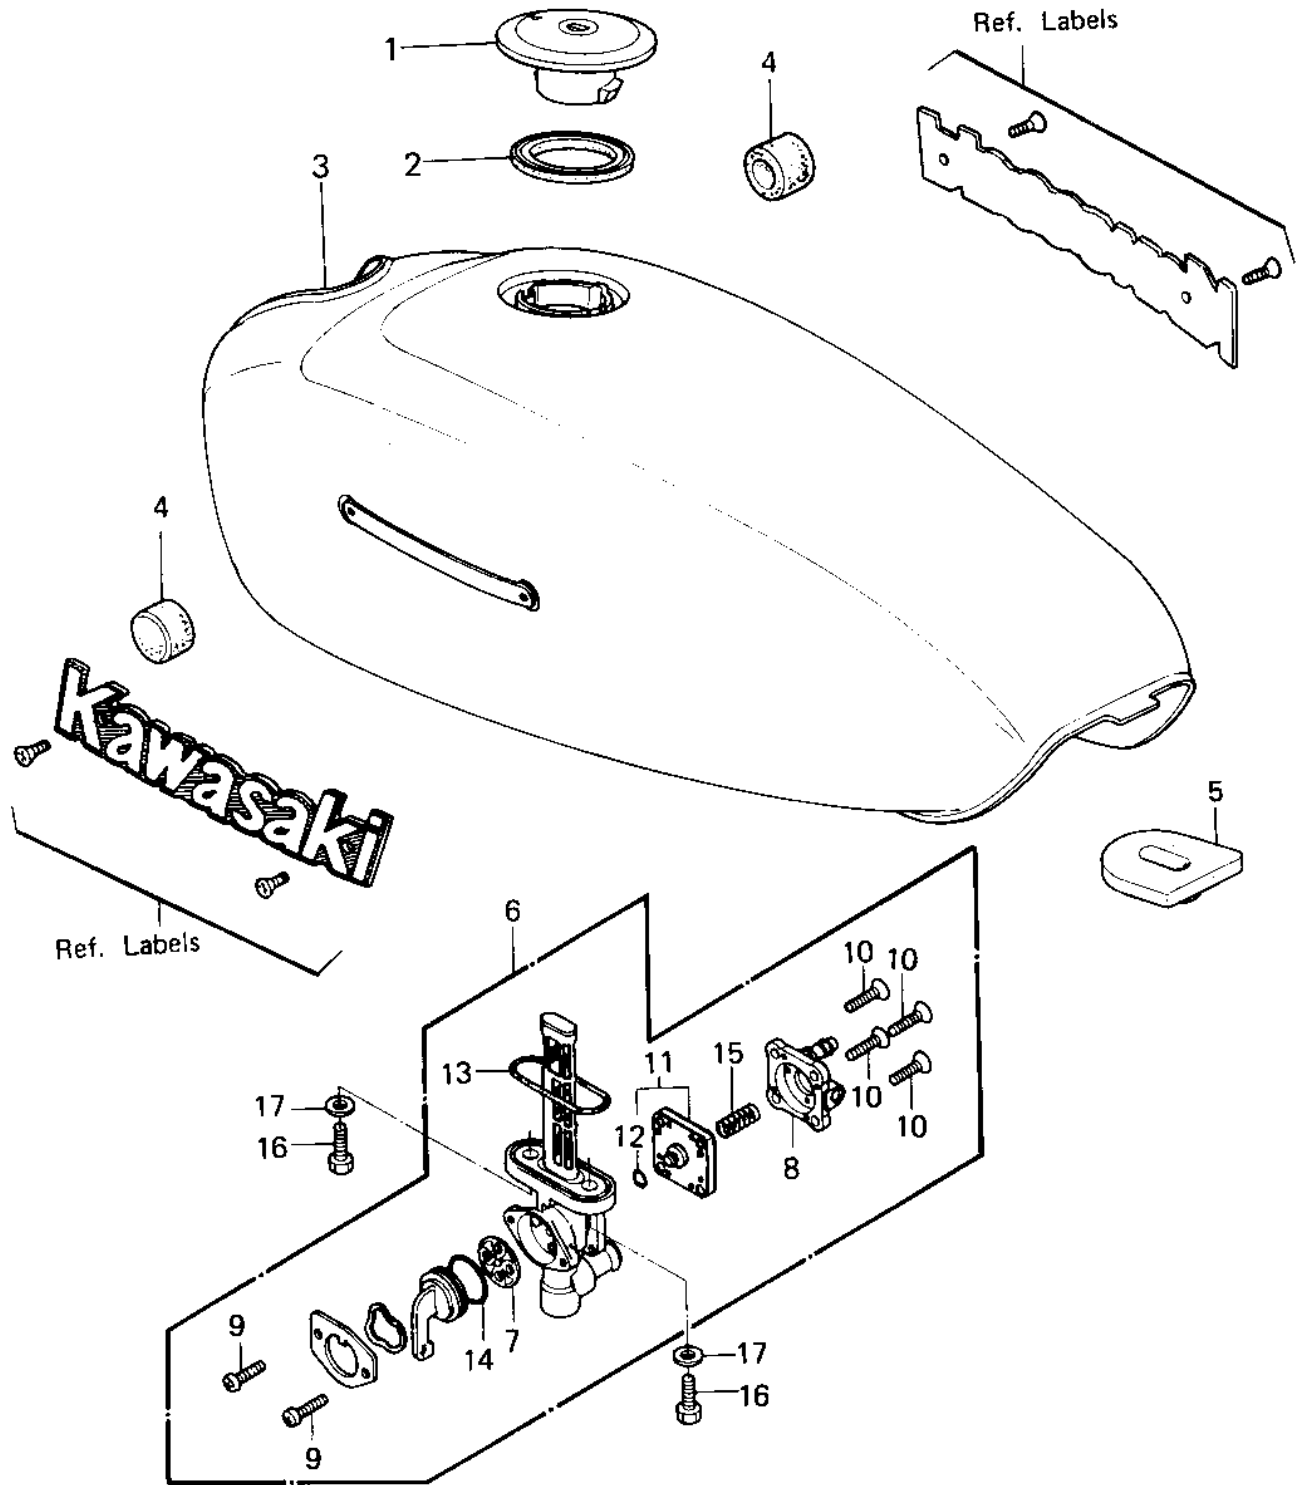

1980 KZ440-B1 PARTS DIAGRAM

FUEL TANK ('80 B1)

1980 KZ440-B1 PARTS LIST

FUEL TANK ('80 B1)

ITEM NAME	PART NUMBER	QUANTITY
CAP ASSY,TANK (Ref # 1)	51048-1001	1
GASKET,TANKCAP (Ref # 2)	11009-1053	1
TANK-FUEL,F.RED (Ref # 3)	51001-1004-B1	1
TANK-FUEL,M.BLUE (Ref # 3)	51001-1004-B4	1
DAMPER RUBBER-FL TANK (Ref # 4)	92075-101	2
DAMPER RUBBER FUEL TA (Ref # 5)	92075-295	1
TAP ASSY,FUEL (Ref # 6)	51023-1030	1
GASKET,FUEL TAP (Ref # 7)	11009-1188	1
COVER ASSY,FUEL TAP (Ref # 8)	16146-1009	1
SCREW PAN HEAD 3X8 (Ref # 9)	220B0308	2
SCREW-CSK-CROS,4X14 (Ref # 10)	221B0414	4
DIAPHRAGM VALVE ASSY (Ref # 11)	43028-1021	1
"O" RING,4MM (Ref # 12)	670B1504	1
"O" RING (Ref # 13)	51039-003	1
"O" RING,FUEL TAP LEV (Ref # 14)	92055-1085	1
SPRING,DIAPHRAGM VALV (Ref # 15)	92081-1240	1
BOLT,6X20,FUEL TAP (Ref # 16)	92001-1091	2
WASHER-PLAIN (Ref # 17)	92022-183	2