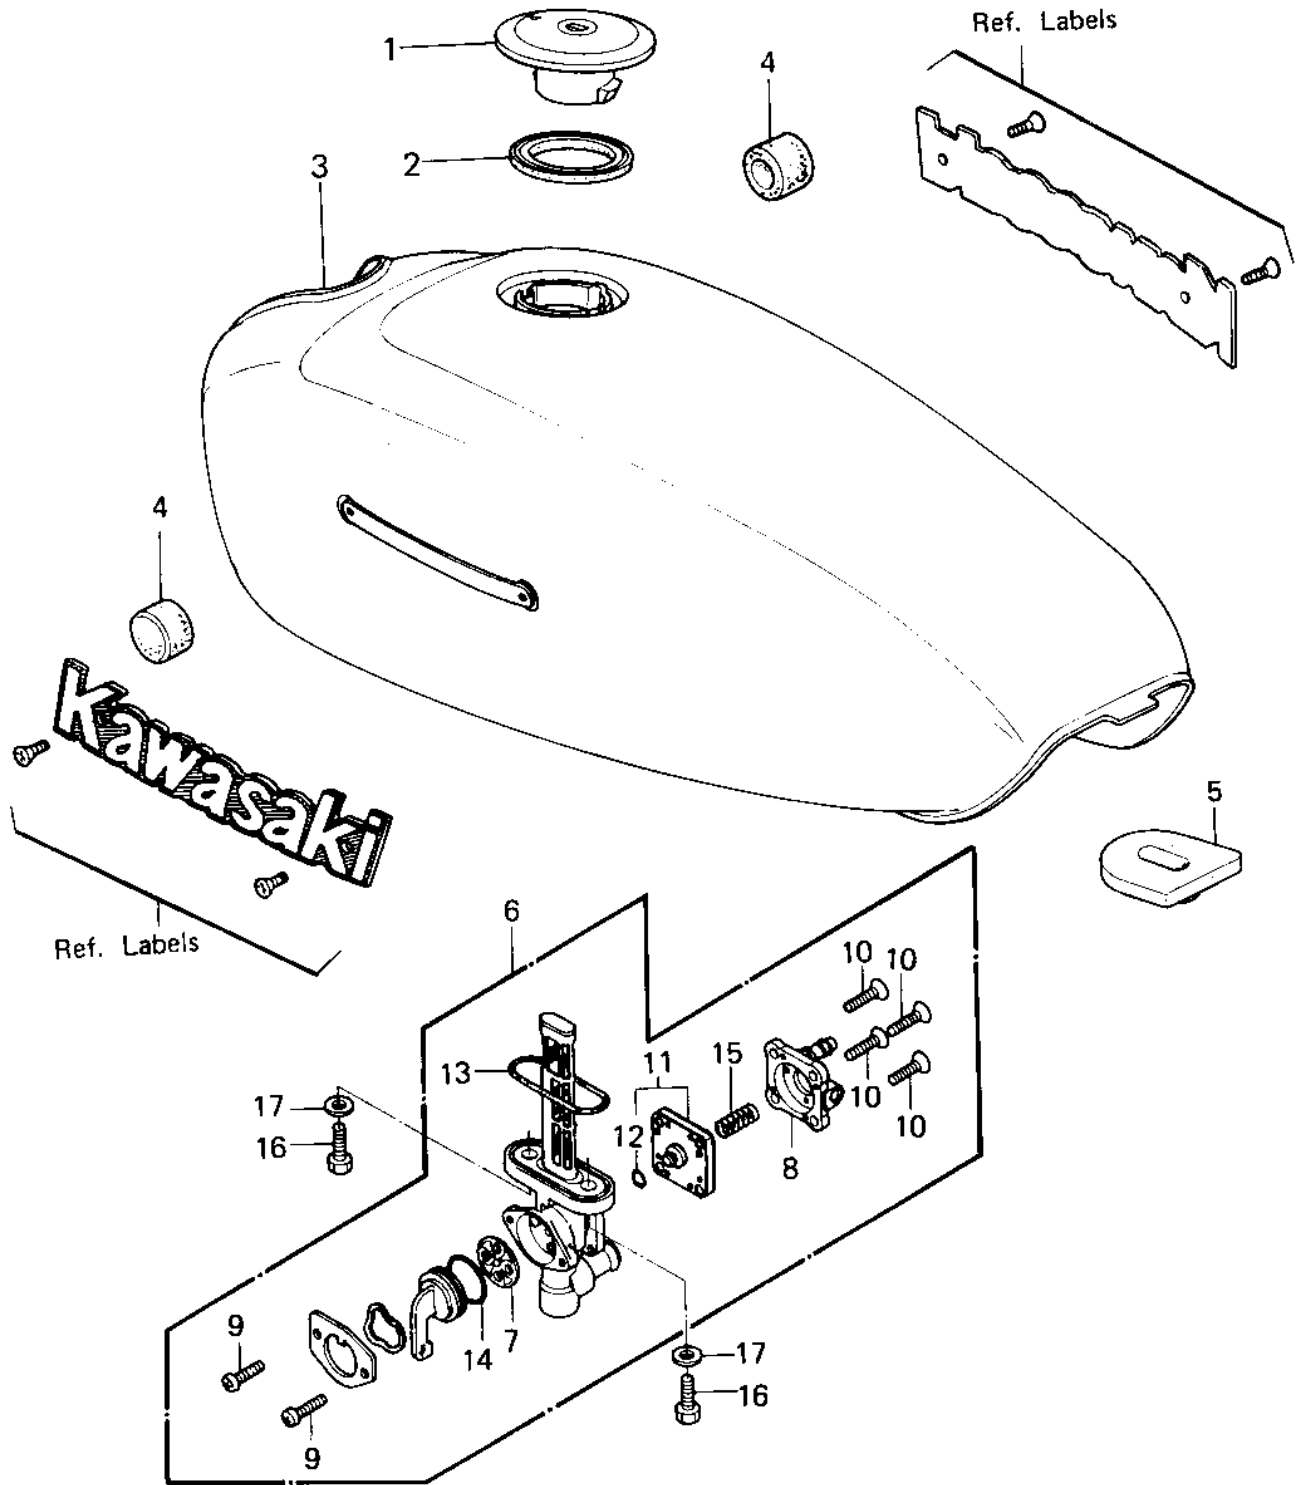

# 1980 KZ440-B1 PARTS DIAGRAM

FUEL TANK ('80 B1)

# 1980 KZ440-B1 PARTS LIST

## FUEL TANK ('80 B1)

ITEM NAME	PART NUMBER	QUANTITY
CAP ASSY,TANK (Ref # 1)	51048-1001	1
GASKET,TANKCAP (Ref # 2)	11009-1053	1
TANK-FUEL,F.RED (Ref # 3)	51001-1004-B1	1
TANK-FUEL,M.BLUE (Ref # 3)	51001-1004-B4	1
DAMPER RUBBER-FL TANK (Ref # 4)	92075-101	2
DAMPER RUBBER FUEL TA (Ref # 5)	92075-295	1
TAP ASSY,FUEL (Ref # 6)	51023-1030	1
GASKET,FUEL TAP (Ref # 7)	11009-1188	1
COVER ASSY,FUEL TAP (Ref # 8)	16146-1009	1
SCREW PAN HEAD 3X8 (Ref # 9)	220B0308	2
SCREW-CSK-CROS,4X14 (Ref # 10)	221B0414	4
DIAPHRAGM VALVE ASSY (Ref # 11)	43028-1021	1
"O" RING,4MM (Ref # 12)	670B1504	1
"O" RING (Ref # 13)	51039-003	1
"O" RING,FUEL TAP LEV (Ref # 14)	92055-1085	1
SPRING,DIAPHRAGM VALV (Ref # 15)	92081-1240	1
BOLT,6X20,FUEL TAP (Ref # 16)	92001-1091	2
WASHER-PLAIN (Ref # 17)	92022-183	2