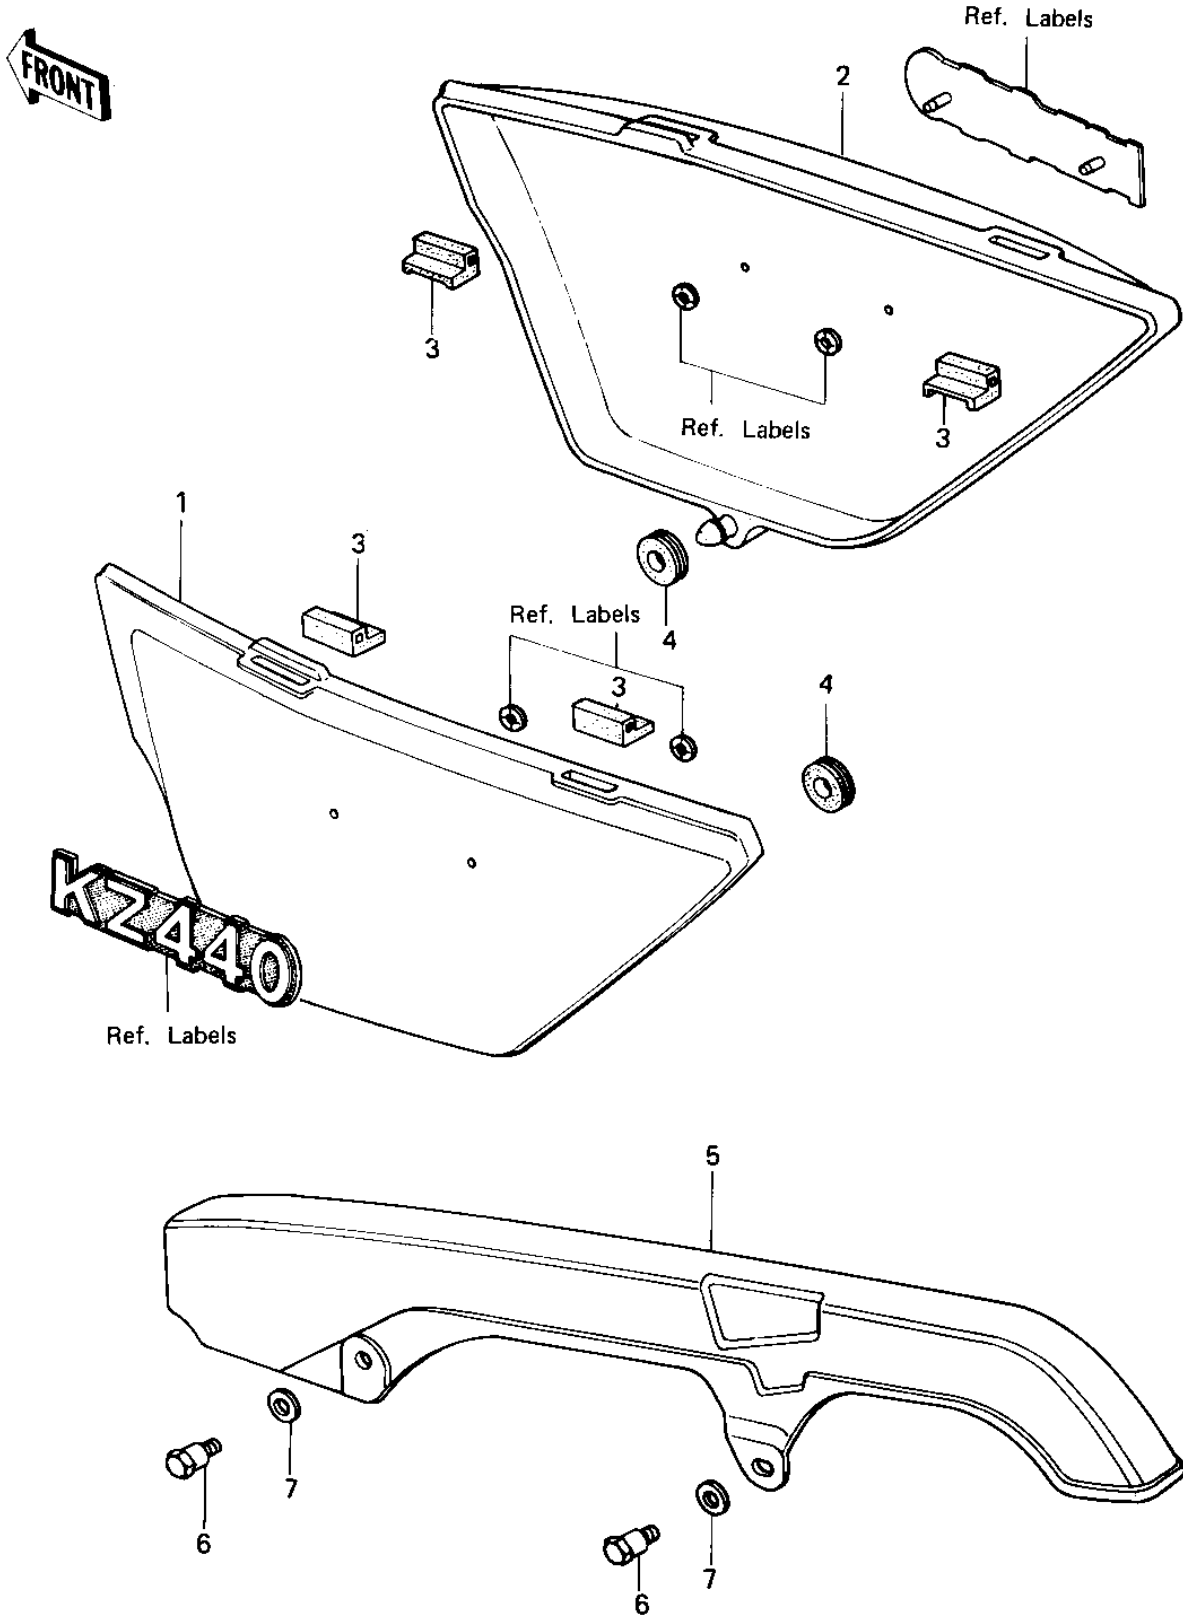

1980 KZ440-B1 PARTS DIAGRAM

SIDE COVERS/CHAIN COVER (80 B1)

1980 KZ440-B1 PARTS LIST

SIDE COVERS/CHAIN COVER ('80 B1)

ITEM NAME	PART NUMBER	QUANTITY
COVER,SIDE,L.H,F.RED (Ref # 1)	36001-1057-B1	1
COVER,SIDE,L.H.M.BLUE (Ref # 1)	36001-1057-B4	1
COVER,SIDE,R.H,F.RED (Ref # 2)	36001-1058-B1	1
COVER,SIDE,R.H,M.BLUE (Ref # 2)	36001-1058-B4	1
PROTECTOR SIDE COVER (Ref # 3)	31082-005	4
GROMMET (Ref # 4)	92071-056	2
CASE,CHAIN (Ref # 5)	36014-1002	1
BOLT,HEAX HEAD,6X14 (Ref # 6)	92001-115	2
WASHER,8.5X20X1.6 (Ref # 7)	92022-1561	2