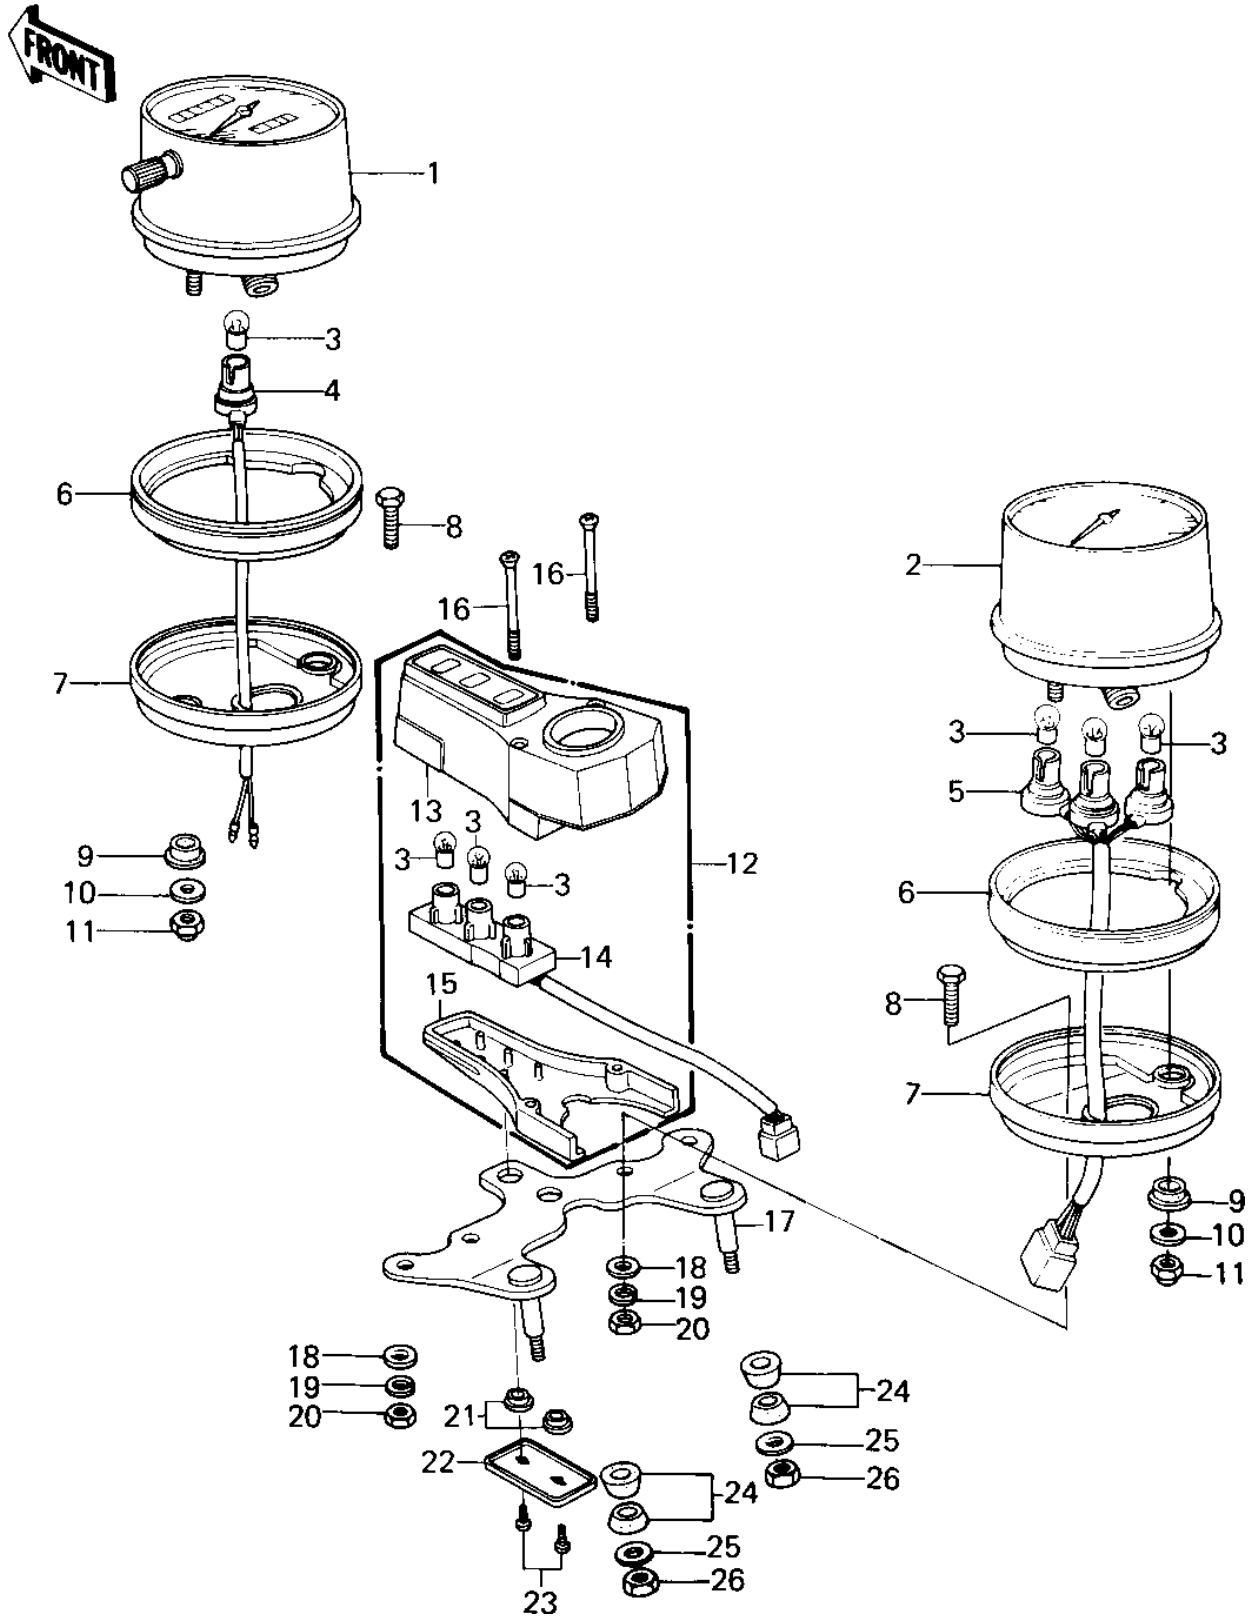

1980 KZ440-B1 PARTS DIAGRAM

METERS ('80 B1)

1980 KZ440-B1 PARTS LIST

METERS ('80 B1)

ITEM NAME	PART NUMBER	QUANTITY
SPEEDOMETER,MPH (Ref # 1)	25005-1060	1
TACHOMETER ASSY (Ref # 2)	25015-1007	1
BULB 12V 3W (Ref # 3)	92069-018	7
SOCKET,SPEEDOMETER (Ref # 4)	23008-1006	1
SOCKET,TACHOMETER (Ref # 5)	23008-1004	1
SHOCK DAMPER,SPEEDMET (Ref # 6)	25019-031	2
COVER,METER (Ref # 7)	25012-025	2
BOLT,HEX HEAD,6X14 (Ref # 8)	92003-204	4
DAMPER RUBBER-METER (Ref # 9)	25019-013	4
WASHER, 5.2X16X1.2 (Ref # 10)	25009-004	4
NUT,5MM (Ref # 11)	92015-059	4
LAMP ASSY,PILOT (Ref # 12)	23016-1013	1
COVER,INDICATER LAMP (Ref # 13)	25023-1011	1
SOCKET,PILOT LAMP (Ref # 14)	23008-1023	1
COVER,METER BRACKET (Ref # 15)	14025-1101	1
SCREW-CSK-RD-CROS,4X4 (Ref # 16)	222C0445	2
BRACKET,METER (Ref # 17)	25008-1013	1
WASHER PLAIN 6MM (Ref # 18)	411B0600	4
WASHER SPRING 6MM (Ref # 19)	461F0600	4
NUT (Ref # 20)	92015-078	4
DAMPER,PILOT LAMP (Ref # 21)	92075-1138	2
PLATE,PILOT LAMP (Ref # 22)	13169-1136	1
SCREW,TAPPING,4X10 (Ref # 23)	92009-1040	2
DAMPER RUBBER,METER (Ref # 24)	92075-248	4
WASHER 6.5X20X1.6T (Ref # 25)	92022-125	2
NUT 6MM (Ref # 26)	311B0600	2