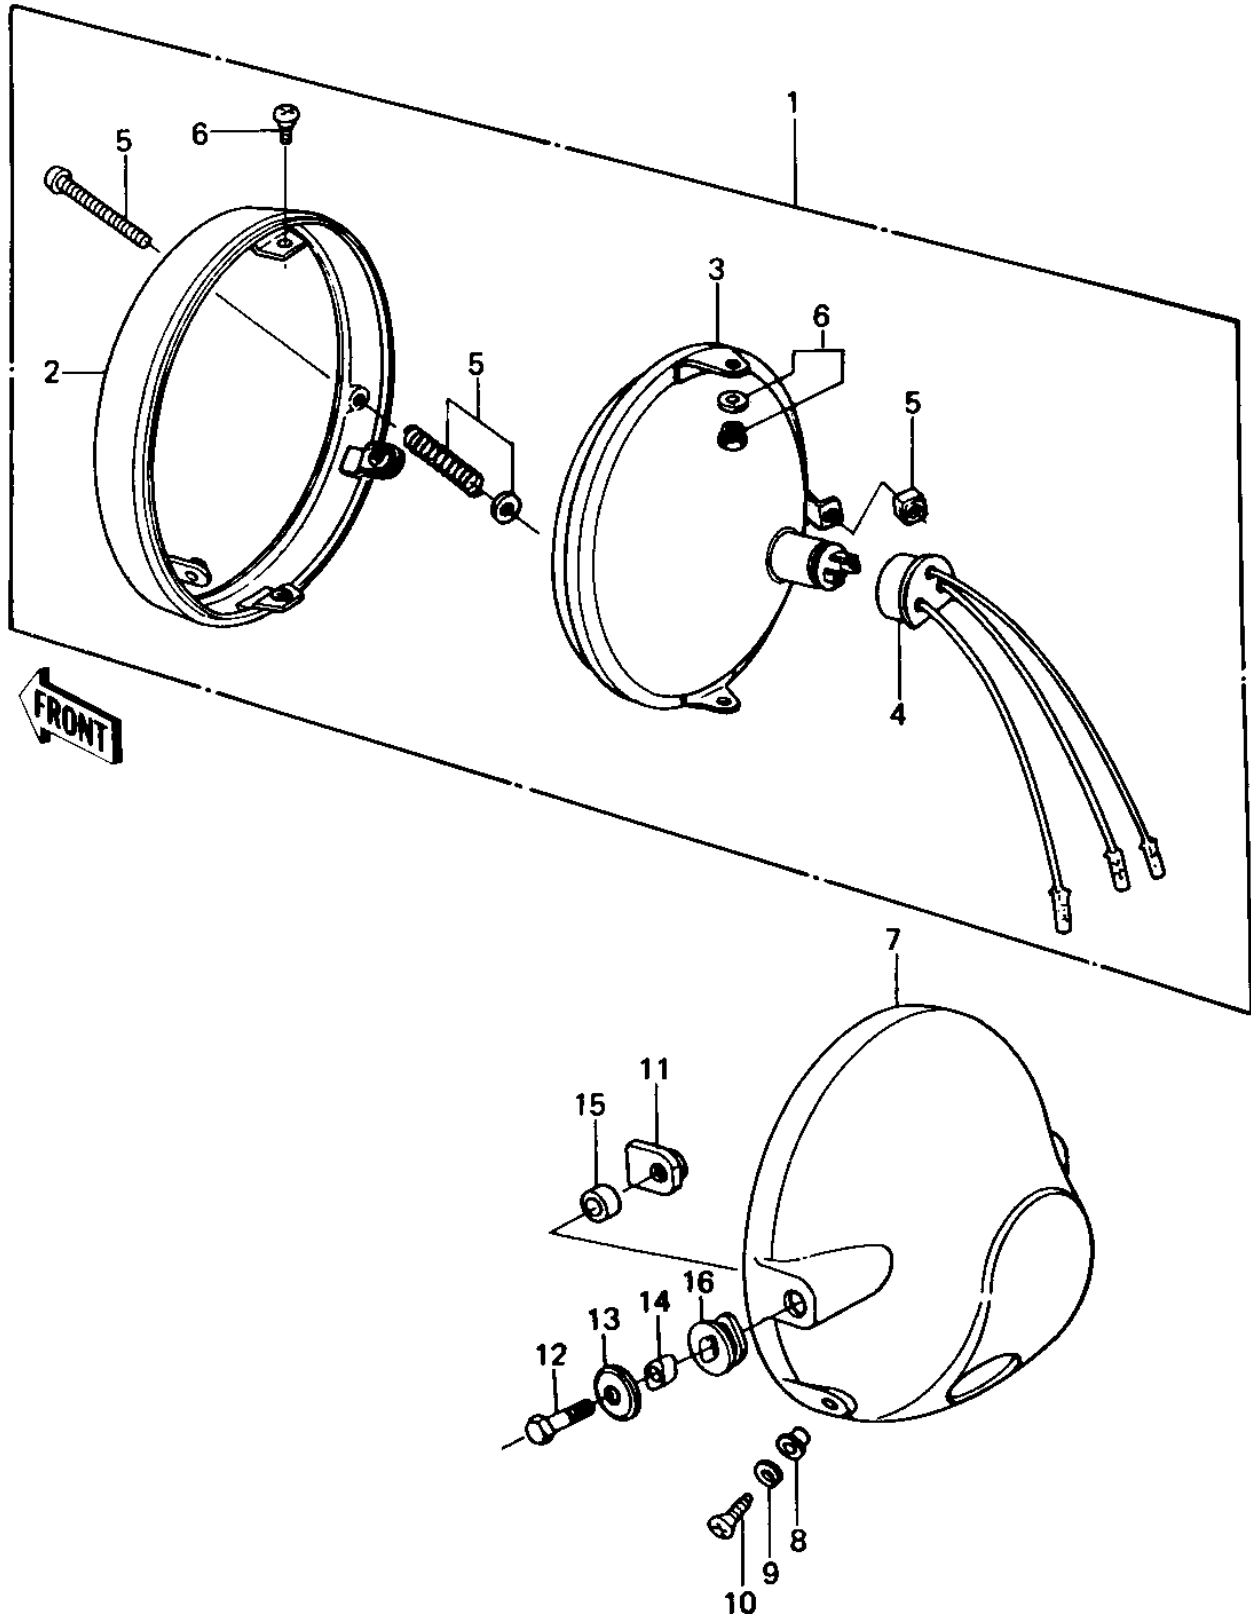

1980 KZ440-B1 PARTS DIAGRAM

HEADLIGHT ('80 B1)

1980 KZ440-B1 PARTS LIST

HEADLIGHT ('80 B1)

ITEM NAME	PART NUMBER	QUANTITY
LIGHT UNIT HEAD (Ref # 1)	23003-022	1
RIM HEAD LIGHT (Ref # 2)	23006-044	1
LENS UNIT HEAD LIGHT (Ref # 3)	23007-059	1
SOCKET ASSY,HEAD LAMP (Ref # 4)	23008-037	1
SCREW ASY FOCUS ADJST (Ref # 5)	23013-008	1
SCREW ASY LENS UNIT (Ref # 6)	23013-009	2
BODY,HEAD LIGHT,BLACK (Ref # 7)	23005-047-21	1
WASHER (Ref # 8)	23021-010	2
WASHER SPRING 5MM (Ref # 9)	461F0500	2
SCREW-PAN HEAD,5MM (Ref # 10)	92011-024	2
NUT 10MM (Ref # 11)	23020-021	2
BOLT,10MM (Ref # 12)	92007-024	2
WASHER,PLAIN (Ref # 13)	92022-289	2
COLLAR,HEAD LAMP (Ref # 14)	92027-1129	2
COLLAR,HEAD LIGHT (Ref # 15)	92027-231	2
DAMPER RUBBER (Ref # 16)	92075-128	2