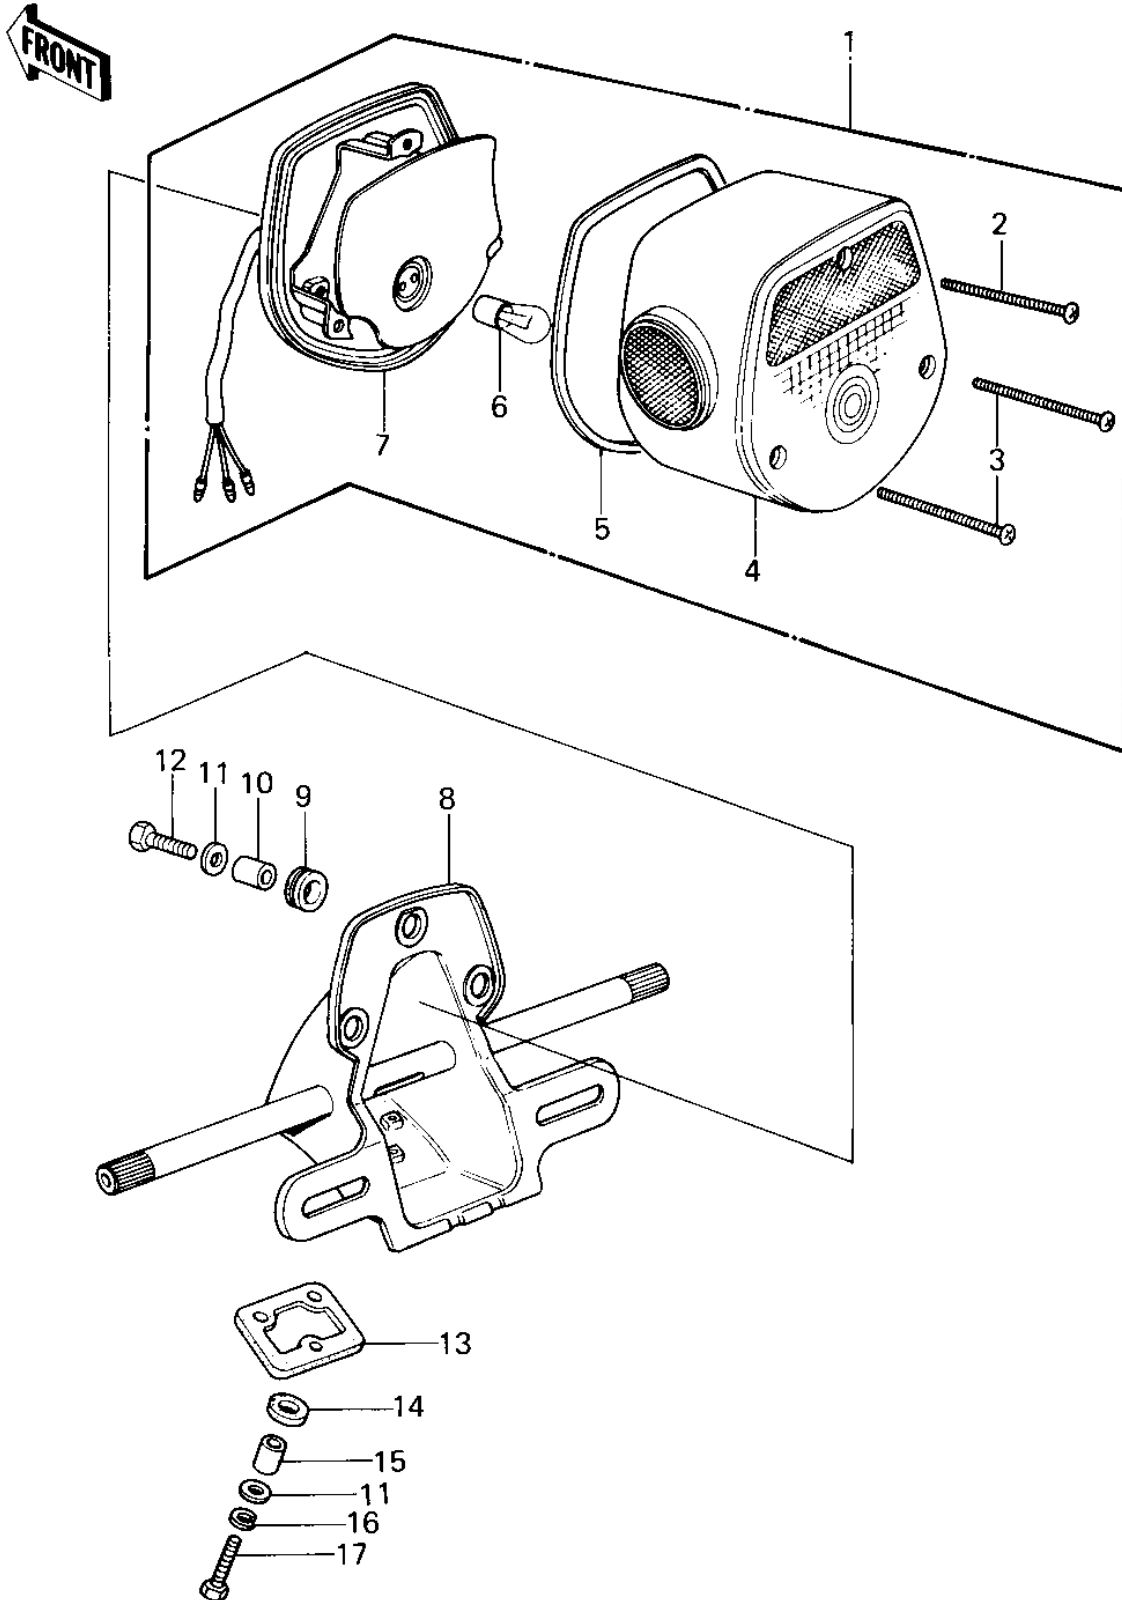

1980 KZ440-B1 PARTS DIAGRAM

TAILLIGHT ('80 B1)

1980 KZ440-B1 PARTS LIST

TAILLIGHT ('80 B1)

ITEM NAME	PART NUMBER	QUANTITY
LAMP-TAIL (Ref # 1)	23025-1031	1
SCREW (Ref # 2)	220R0455	1
SCREW PAN HEAD 4X50 (Ref # 3)	220E0450	2
LENS,TAIL LAMP (Ref # 4)	23026-028	1
GASKET,TAIL LAMP LENS (Ref # 5)	23028-019	1
BULB,12V 32/3CP (Ref # 6)	92069-059	1
BODY-COMP-TAIL LAMP (Ref # 7)	23027-1019	1
BRACKET,TAIL LAMP (Ref # 8)	23036-1002	1
DAMPER RUBBER (Ref # 9)	92075-076	3
COLLAR,6.8X10X8.5 (Ref # 10)	92027-129	3
WASHER 6.5X20X1.6T (Ref # 11)	92022-125	6
BOLT-UPSET,6X20 (Ref # 12)	112G0620	3
DAMPER RUBBER,RR FEND (Ref # 13)	35039-004	1
DAMPER RUBBER,RR FEND (Ref # 14)	92075-121	3
COLLAR 6.8X10X14.5 (Ref # 15)	92027-156	3
WASHER SPRING 6MM (Ref # 16)	461F0600	3
BOLT-UPSET (Ref # 17)	112G0625	3