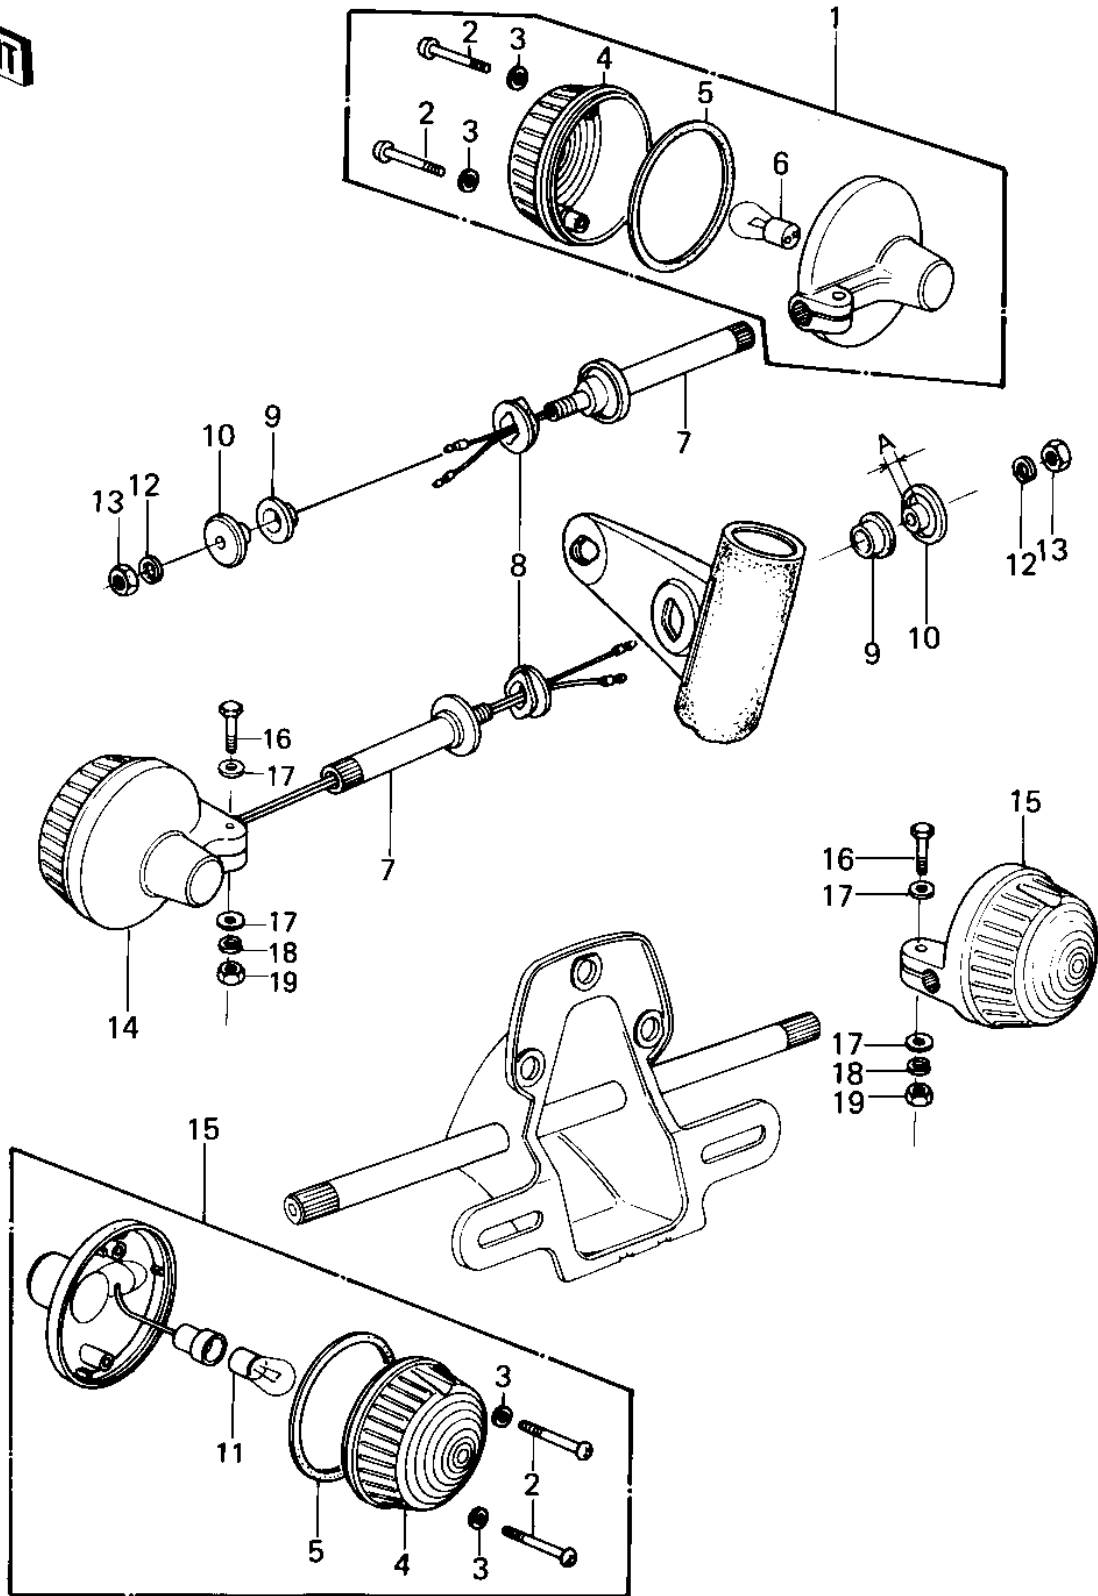

1980 KZ440-B1 PARTS DIAGRAM

TURN SIGNALS ('80 B1)

1980 KZ440-B1 PARTS LIST

TURN SIGNALS ('80 B1)

ITEM NAME	PART NUMBER	QUANTITY
LIGHT ASSY,TRN SG,R.H (Ref # 1)	23040-1005	1
SCREW-PAN HEAD,4X35 (Ref # 2)	220E0435A	8
WASHER-PLAIN,4MM (Ref # 3)	23058-002	8
LENS-SIGNAL LAMP (Ref # 4)	23048-1024	4
GASKET,TURN SIG LAMP (Ref # 5)	23050-002	4
BULB,12V 23/8W (Ref # 6)	92069-060	2
BRACKET,TURN SIGNAL.L (Ref # 7)	23051-053	2
DAMPER RUBBER (Ref # 8)	92075-128	2
DAMPER RUBBER,SIG LM (Ref # 9)	92075-158	2
COLLAR,SIGNAL LAMP (Ref # 10)	92027-1060	2
BULB 12V 32CP (Ref # 11)	92069-055	2
WASHER SPRING 10MM (Ref # 12)	461F1000	2
NUT 10MM (Ref # 13)	315B1000	2
LIGHT ASSY,TRN,SG,L.H (Ref # 14)	23040-1006	1
LAMP-TURN SIGNAL (Ref # 15)	23040-029	2
BOLT-UPSET (Ref # 16)	112G0630	4
WASHER PLAIN 6MM (Ref # 17)	411B0600	8
WASHER SPRING 6MM (Ref # 18)	461F0600	4
NUT 6MM (Ref # 19)	311B0600	4