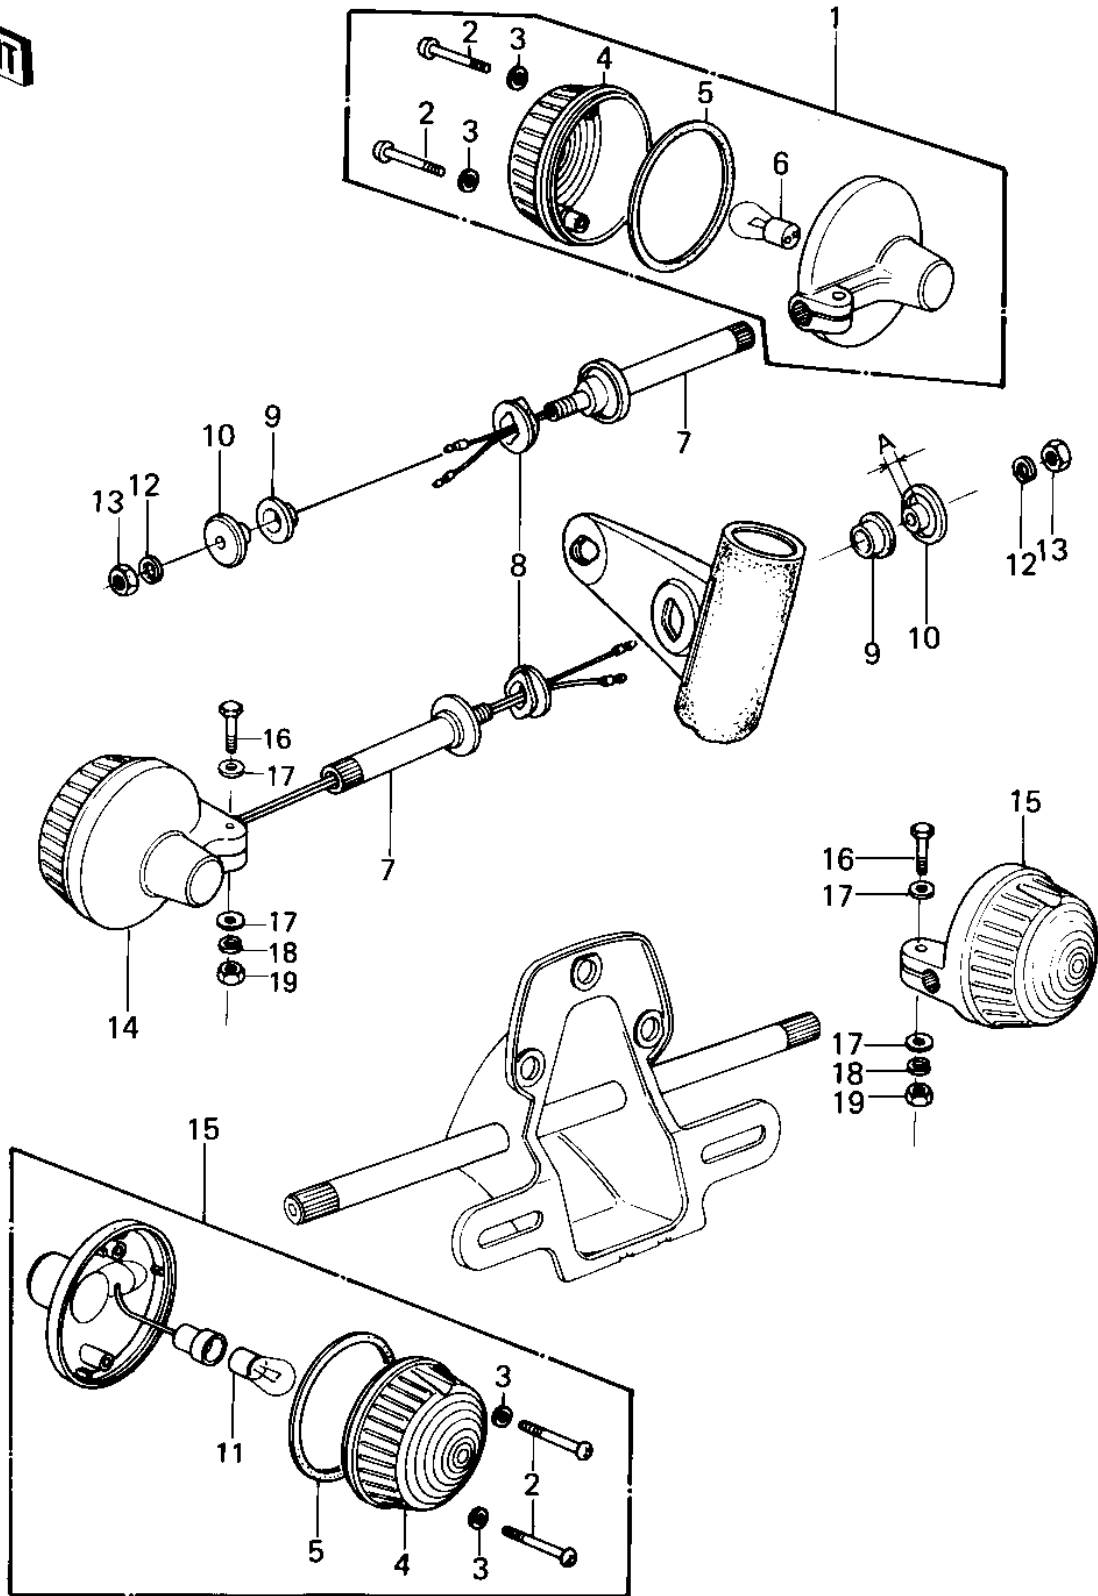

# 1980 KZ440-B1 PARTS DIAGRAM

TURN SIGNALS ('80 B1)

# 1980 KZ440-B1 PARTS LIST

## TURN SIGNALS ('80 B1)

ITEM NAME	PART NUMBER	QUANTITY
LIGHT ASSY,TRN SG,R.H (Ref # 1)	23040-1005	1
SCREW-PAN HEAD,4X35 (Ref # 2)	220E0435A	8
WASHER-PLAIN,4MM (Ref # 3)	23058-002	8
LENS-SIGNAL LAMP (Ref # 4)	23048-1024	4
GASKET,TURN SIG LAMP (Ref # 5)	23050-002	4
BULB,12V 23/8W (Ref # 6)	92069-060	2
BRACKET,TURN SIGNAL.L (Ref # 7)	23051-053	2
DAMPER RUBBER (Ref # 8)	92075-128	2
DAMPER RUBBER,SIG LM (Ref # 9)	92075-158	2
COLLAR,SIGNAL LAMP (Ref # 10)	92027-1060	2
BULB 12V 32CP (Ref # 11)	92069-055	2
WASHER SPRING 10MM (Ref # 12)	461F1000	2
NUT 10MM (Ref # 13)	315B1000	2
LIGHT ASSY,TRN,SG,L.H (Ref # 14)	23040-1006	1
LAMP-TURN SIGNAL (Ref # 15)	23040-029	2
BOLT-UPSET (Ref # 16)	112G0630	4
WASHER PLAIN 6MM (Ref # 17)	411B0600	8
WASHER SPRING 6MM (Ref # 18)	461F0600	4
NUT 6MM (Ref # 19)	311B0600	4