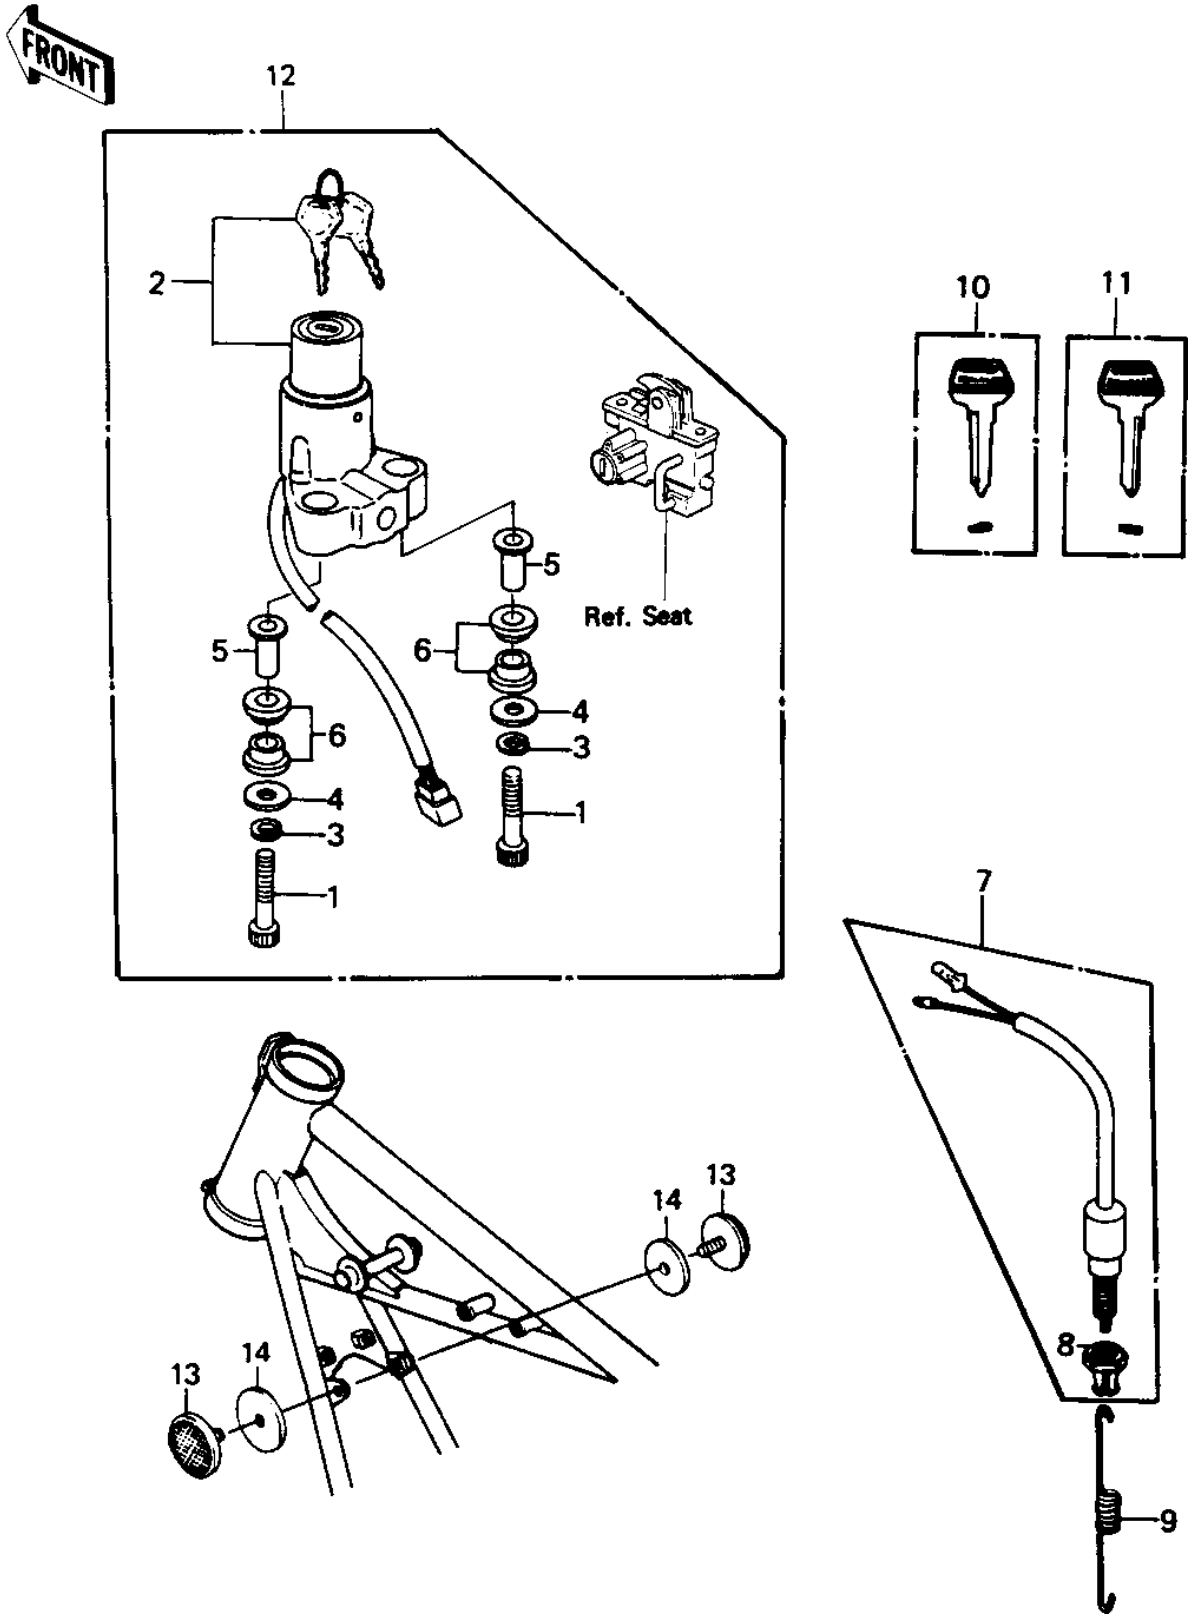

1980 KZ440-B1 PARTS DIAGRAM

IGNITION SWITCH/LOCKS (80 B1)

1980 KZ440-B1 PARTS LIST

IGNITION SWITCH/LOCKS ('80 B1)

ITEM NAME	PART NUMBER	QUANTITY
BOLT,ALLEN,8X45 (Ref # 1)	120P0845	2
SWITCH ASSY,IGNITION (Ref # 2)	27005-1033	1
WASHER SPRING 8MM (Ref # 3)	461F0800	2
WASHER,8.5X20X1.6 (Ref # 4)	92022-1561	2
COLLAR,IG SWITCH (Ref # 5)	92027-1135	2
DAMPER,IG SWITCH (Ref # 6)	92075-1119	4
SWITCH,BRAKE LIGHT (Ref # 7)	27010-025	1
NUT,BRAKE LAMP SWITCH (Ref # 8)	27037-001	1
SPRING,BRAKE LIGHT SW (Ref # 9)	27011-015	1
KEY,BLANK (Ref # 10)	27008-1034	(1
KEY,BLANK (Ref # 11)	27008-1035	(1
LOCK SET,KZ400B2 (Ref # 12)	27004-5048	1
REFLECTOR,REFLEX,REAR (Ref # 13)	28012-009	2
DAMPER RUBBER,REFLECT (Ref # 14)	92094-011	2