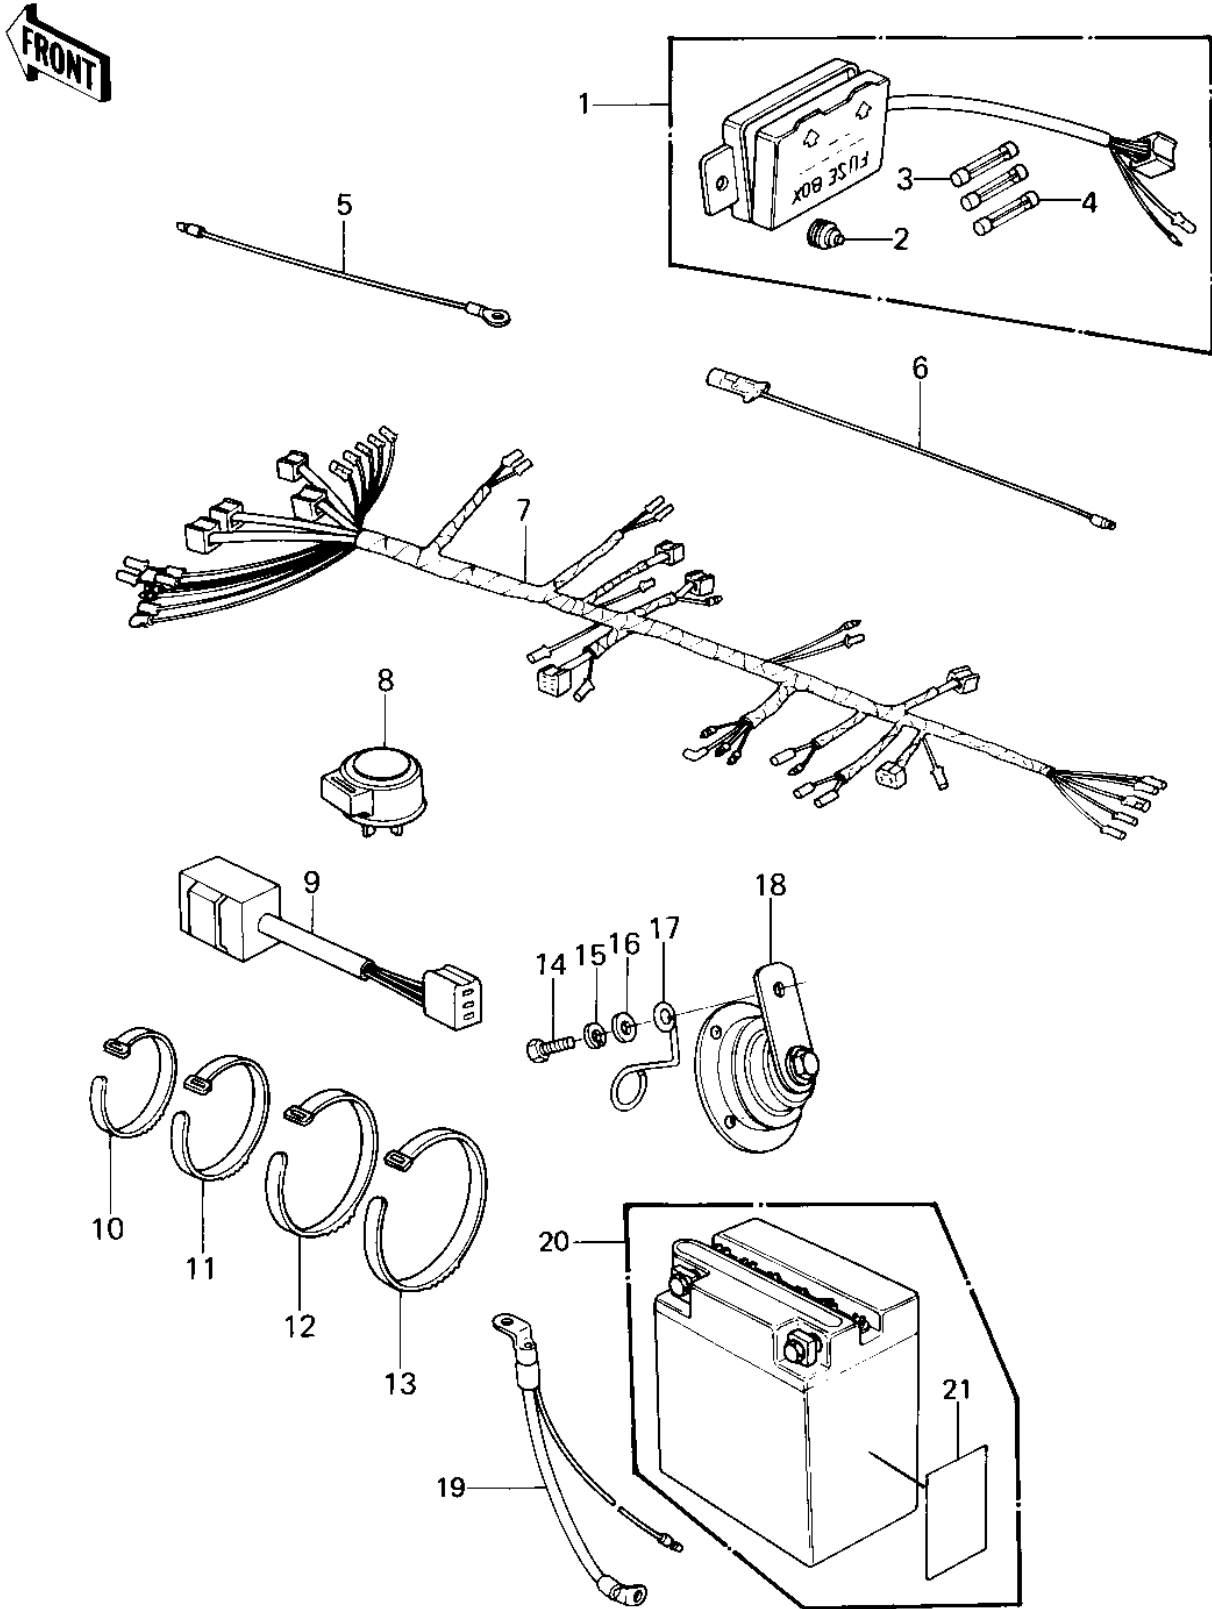

1980 KZ440-B1 PARTS DIAGRAM

CHASSIS ELECTRICAL EQUIPMENT ('80 B1)

1980 KZ440-B1 PARTS LIST

CHASSIS ELECTRICAL EQUIPMENT ('80 B1)

ITEM NAME	PART NUMBER	QUANTITY
FUSE ASSY (Ref # 1)	26004-035	1
DAMPER RUBBER,FUSE (Ref # 2)	92075-279	1
FUSE-20A (Ref # 3)	26006-005	2
FUSE 10A (Ref # 4)	26006-003	3
LEAD WIRE,SIGNAL LAMP (Ref # 5)	26011-063	3
WIRE,LEAD,REAR SIGNAL (Ref # 6)	26011-1021	1
HARNESS,MAIN (Ref # 7)	26001-1128	1
RELAY-TURN SIGNAL (Ref # 8)	27002-011	1
SWITCH,BK LIGHT IND (Ref # 9)	28019-002	1
BAND,BREATHER WIRE (Ref # 10)	92072-067	2
BAND,SHORT (Ref # 11)	92072-030	5
BAND,MIDDLE (Ref # 12)	92072-031	4
BAND,LONG (Ref # 13)	92072-032	3
BOLT,8X20 (Ref # 14)	115G0820	1
WASHER SPRING 8MM (Ref # 15)	461F0800	1
WASHER PLAIN 8MM (Ref # 16)	410B0800	1
CLAMP,CABLE (Ref # 17)	92037-155	1
HORN (Ref # 18)	27003-1005	1
WIRE LEAD,BATTERY GRD (Ref # 19)	26011-1022	1
FB BAT FB12A-A (Ref # 20)	26012-1004	1
LABEL-WARNING,BATTERY (Ref # 21)	56040-1036	1