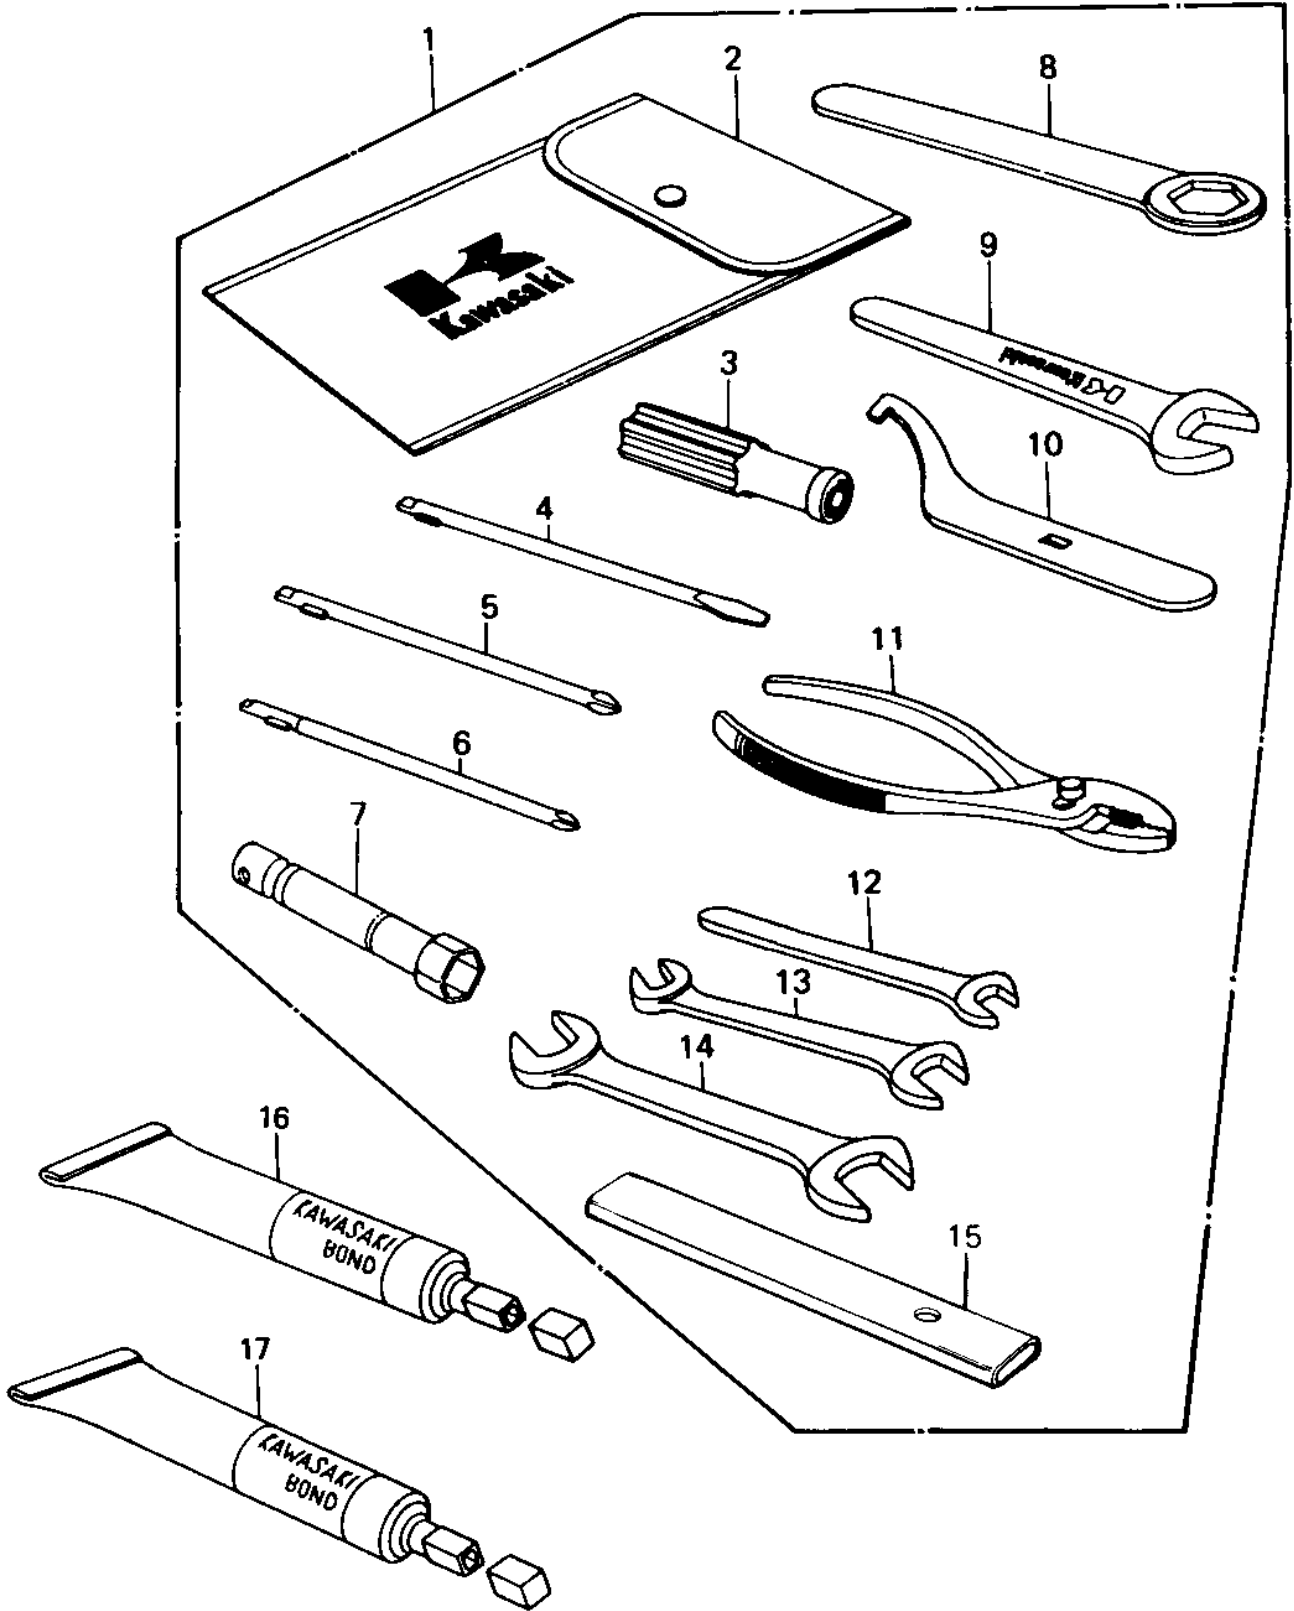

1980 KZ440-B1 PARTS DIAGRAM

OWNER TOOLS ('80 B1)

1980 KZ440-B1 PARTS LIST

OWNER TOOLS ('80 B1)

ITEM NAME	PART NUMBER	QUANTITY
TOOL KIT (Ref # 1)	56007-1057	1
BAG,TOOL (Ref # 2)	56008-009	1
GRIP,SCREW DRIVER (Ref # 3)	92106-1001	1
92107-1052 (Canada) (Ref # 4)	92107-007	1
TOOL-DRIVER (Ref # 5)	92107-1052	1
92107-1002 (Canada) (Ref # 6)	92107-008	1
WRENCH,SPARK PLUG (Ref # 7)	92108-008	1
TOOL-WRENCH,BOX END,2 (Ref # 8)	92110-1147	1
WRENCH,OPEN END,19M/M (Ref # 9)	92110-1004	1
WRENCH,HOOK (Ref # 10)	92110-1014	1
92112-003 (Canada) (Ref # 11)	92112-005	1
WRENCH,OPEN END,10M/M (Ref # 12)	92110-1031	1
WRENCH,OPEN END,12X13 (Ref # 13)	92126-002	1
TOOL-WRENCH,OPEN END, (Ref # 14)	92110-1153	1
BAR,BOX END WRENCH (Ref # 15)	92111-004	1
BOND,#10 (Ref # 16)	56019-120	(1
LIQUID GASKET (Ref # 17)	92104-002	(1