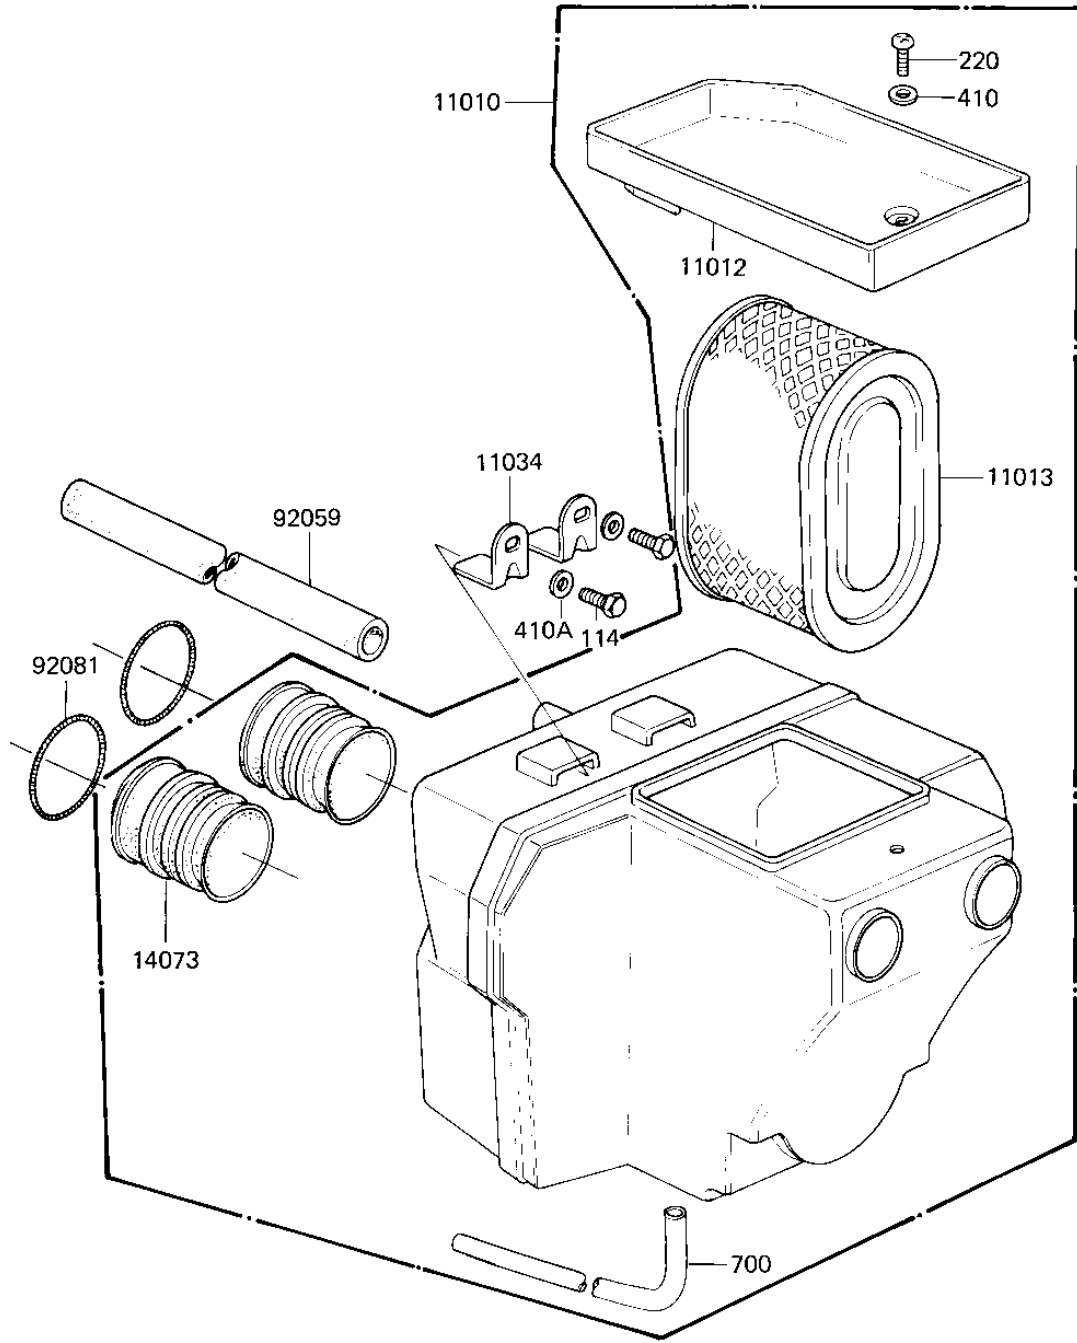

1981 KZ440-B2 PARTS DIAGRAM

AIR CLEANER ('81 B2)

E1130-0009

- 1
- 1
- 1
- 1
- 1
- 9
- 9

1981 KZ440-B2 PARTS LIST

AIR CLEANER ('81 B2)

ITEM NAME	PART NUMBER	QUANTITY
FILTER-ASSY-AIR (Ref # 11010)	11010-1072	1
CAP,AIR CLEANER (Ref # 11012)	11012-1004	1
ELEMENT,AIR CLNR (Ref # 11013)	11013-1002	1
BRACKET,AIR CLEANER (Ref # 11034)	11034-1058	2
DUCT,AIR CLEANER (Ref # 14073)	14073-1034	2
TUBE,BREATHER,270M/M (Ref # 92059)	92059-1003	1
SPRING (Ref # 92081)	92081-1177	2
BOLT SMALL (Ref # 114)	114G0812	2
SCREW PAN HEAD 6X16 (Ref # 220)	220B0616	1
WASHER PLAIN 6MM (Ref # 410)	410B0600	1
WASHER PLAIN 8MM (Ref # 410A)	410B0800	2
TUBE-PVC,6X250 (Ref # 700)	700Q06250	1