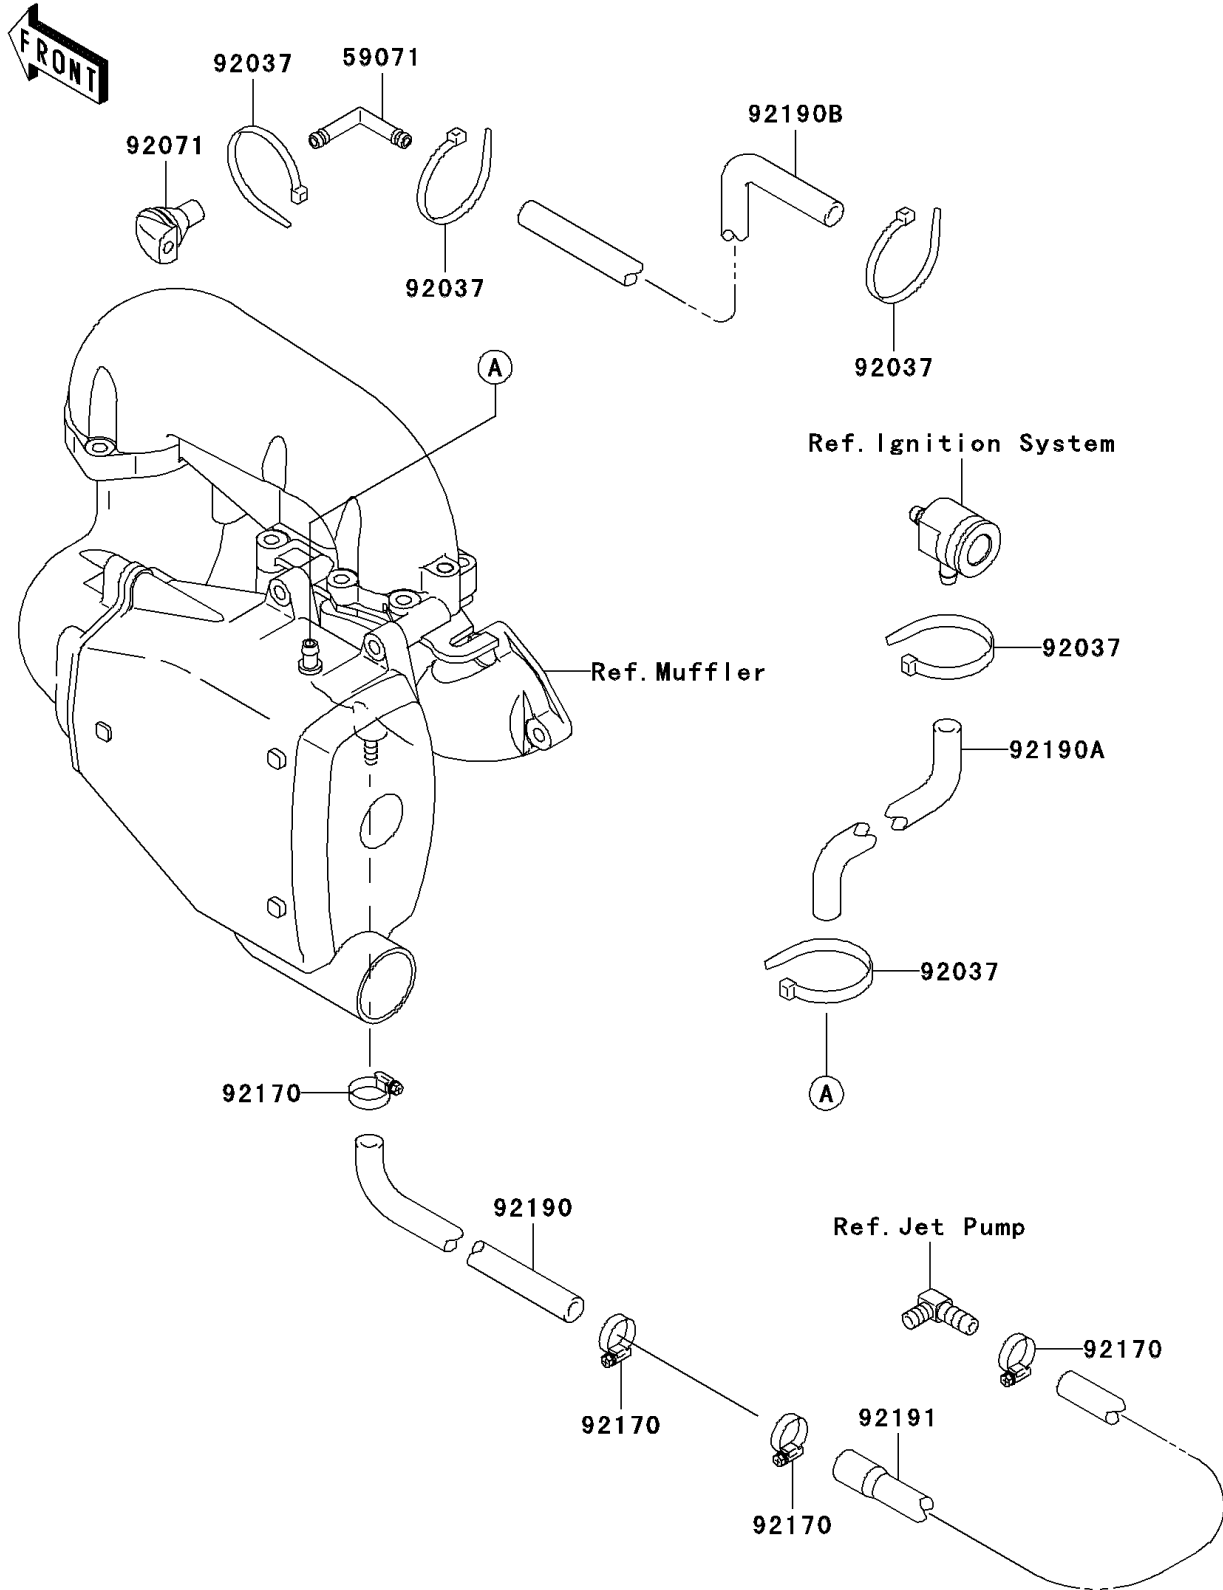

2000 SXI PRO PARTS DIAGRAM

Cooling

E3035

2000 SXI PRO PARTS LIST

Cooling

ITEM NAME	PART NUMBER	QUANTITY
JOINT (Ref # 59071)	59071-3736	1
CLAMP (Ref # 92037)	92037-1173	5
GROMMET (Ref # 92071)	92071-3815	1
CLAMP (Ref # 92170)	92170-3718	4
TUBE,9X16X450 (Ref # 92190)	92190-3914	1
TUBE (Ref # 92190A)	92190-3990	1
TUBE (Ref # 92190B)	92190-3991	1
TUBE,PUMP-HULL (Ref # 92191)	92191-3722	1