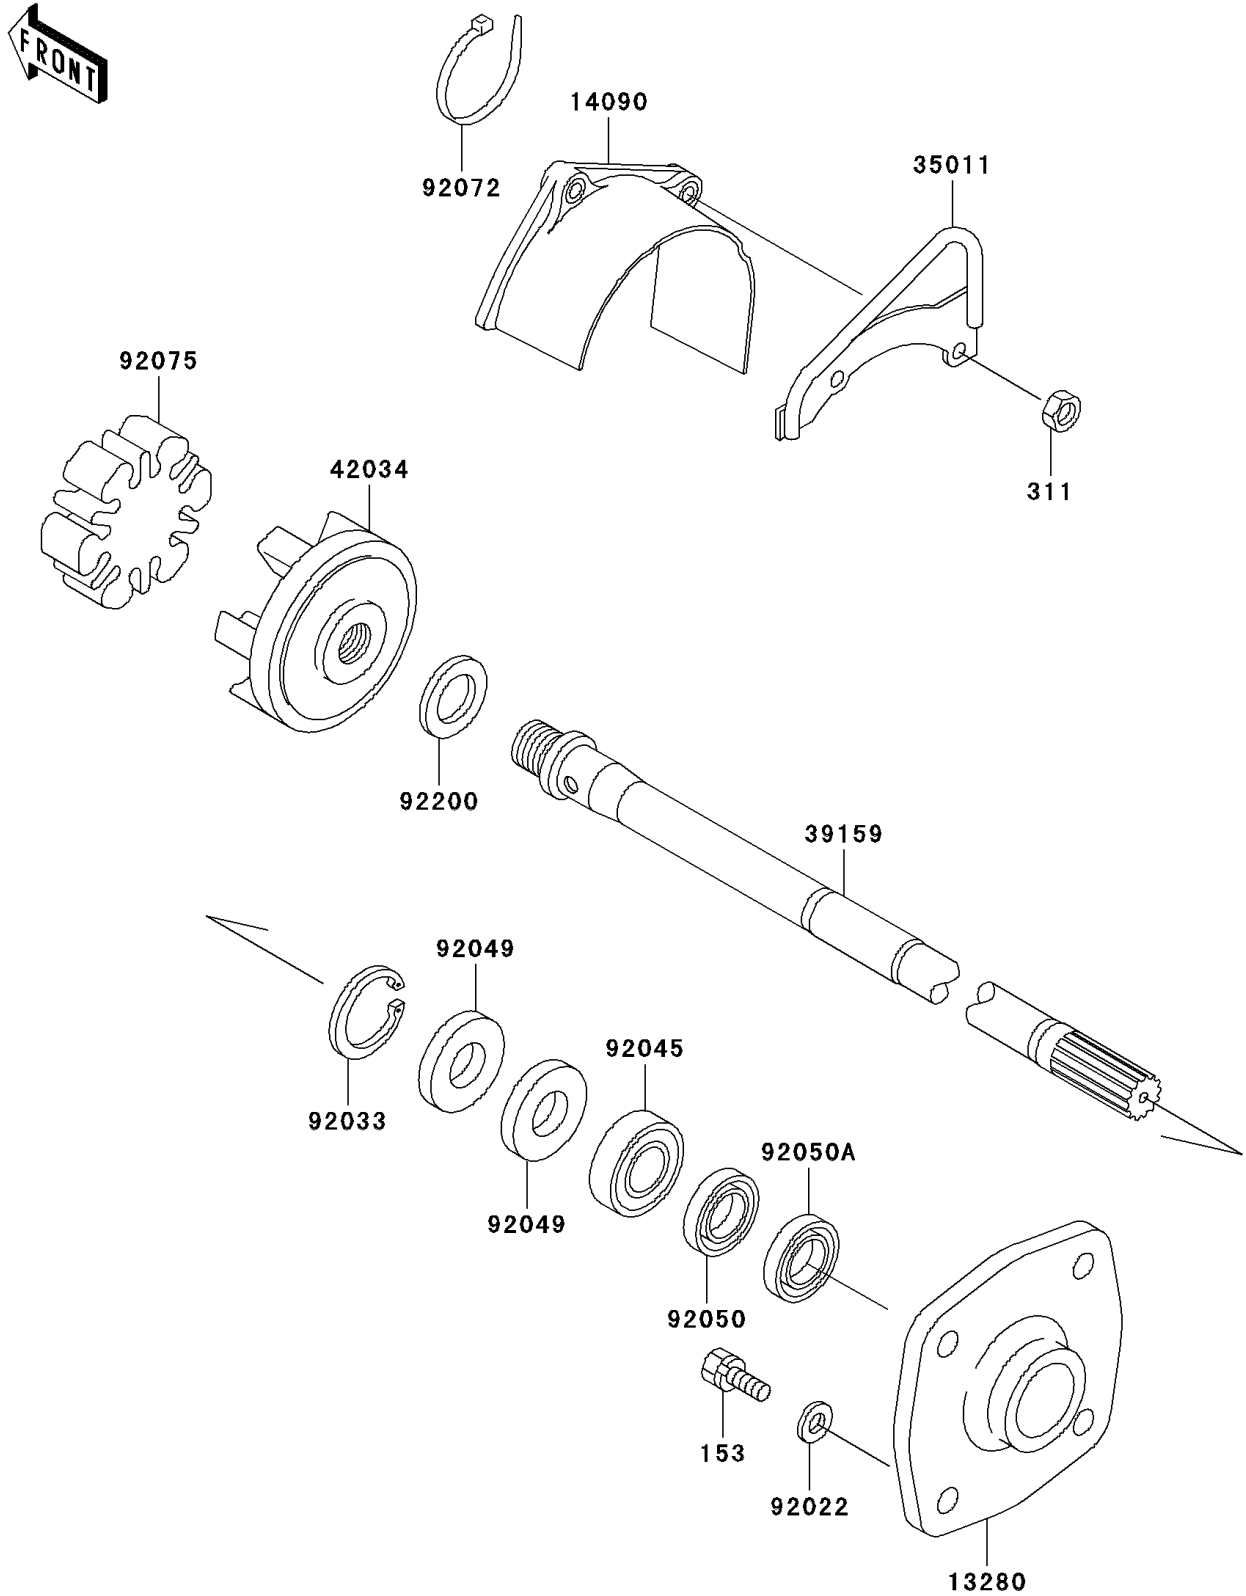

1999 SXI PRO PARTS DIAGRAM

Drive Shaft

E3134

1999 SXI PRO PARTS LIST

Drive Shaft

ITEM NAME	PART NUMBER	QUANTITY
BOLT-WS-SMALL (Ref # 153)	153R0825	4
NUT-HEX,6MM (Ref # 311)	311R0600	2
HOLDER (Ref # 13280)	13280-3730	1
COVER,COUPLING (Ref # 14090)	14090-3761	1
STAY (Ref # 35011)	35011-3704	1
SHAFT-DRIVE (Ref # 39159)	39159-3729	1
COUPLING (Ref # 42034)	42034-3707	1
WASHER,8.2X18X1.5 (Ref # 92022)	92022-1964	4
RING-SNAP,42MM (Ref # 92033)	92033-3713	1
BEARING-BALL,60042RD (Ref # 92045)	92045-3705	1
SEAL-OIL,S620426 (Ref # 92049)	92049-3707	2
SEAL-OIL,SCY20368 (Ref # 92050)	92050-502	1
SEAL-OIL,SC20367 (Ref # 92050A)	92050-503	1
BAND,L=201 (Ref # 92072)	92072-3778	2
DAMPER,COUPLING (Ref # 92075)	92075-520	1
WASHER,20X28X2.0 (Ref # 92200)	92200-3731	1