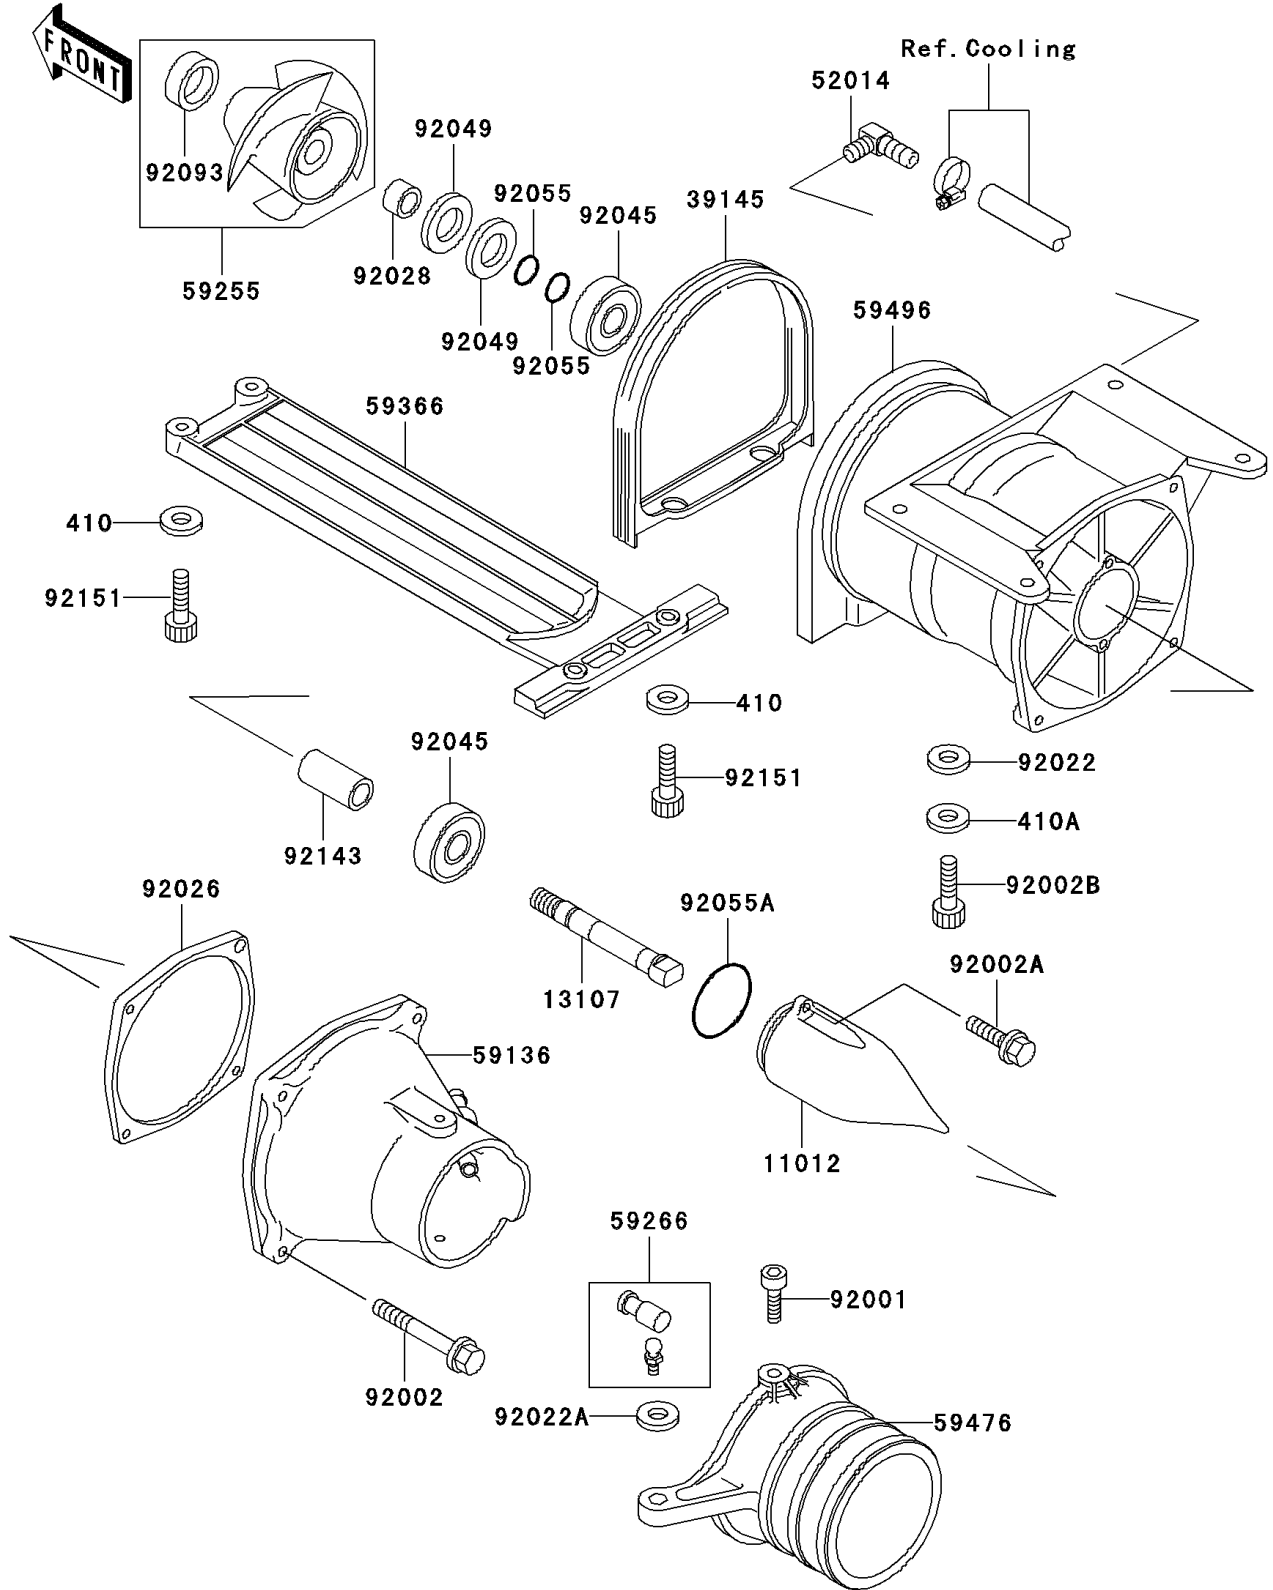

1998 SXI PRO PARTS DIAGRAM

Jet Pump

E3191

1998 SXI PRO PARTS LIST

Jet Pump

ITEM NAME	PART NUMBER	QUANTITY
WASHER-PLAIN-SMALL,6MM (Ref # 410)	410S0600	4
WASHER-PLAIN-SMALL,8MM (Ref # 410A)	410S0800	4
CAP,JET PUMP (Ref # 11012)	11012-3712	1
SHAFT,JET PUMP (Ref # 13107)	13107-3721	1
TRIM-SEAL (Ref # 39145)	39145-3735	1
ELBOW (Ref # 52014)	52014-3708	1
NOZZLE-PUMP (Ref # 59136)	59136-3730	1
IMPELLER-COMP (Ref # 59255)	59255-3706	1
JOINT-BALL (Ref # 59266)	59266-3707	1
GRATE (Ref # 59366)	59366-3715	1
NOZZLE-STRG (Ref # 59476)	59476-3713	1
VANE-GUIDE (Ref # 59496)	59496-3726	1
BOLT,SOCKET,6X11 (Ref # 92001)	92001-3701	2
BOLT,6X40 (Ref # 92002)	92002-3716	4
BOLT,6X16 (Ref # 92002A)	92002-3728	2
BOLT,SOCKET,8X20 (Ref # 92002B)	92002-3771	4
WASHER,8.4X23X2.5 (Ref # 92022)	92022-3744	4
WASHER (Ref # 92022A)	92022-567	1
SPACER,JET PUMP (Ref # 92026)	92026-3708	1
BUSHING,17X25X15 (Ref # 92028)	92028-3717	1
BEARING-BALL,#63032RD (Ref # 92045)	92045-3706	2
SEAL-OIL,TBY25X47X6 (Ref # 92049)	92049-3714	2
RING-O,OIL FILTER (Ref # 92055)	92055-1021	2
RING-O (Ref # 92055A)	92055-3706	1
SEAL,JET PUMP (Ref # 92093)	92093-3739	1
COLLAR,17.4X25.4X53 (Ref # 92143)	92143-3708	1
BOLT,SOCKET,6X20 (Ref # 92151)	92151-3774	4