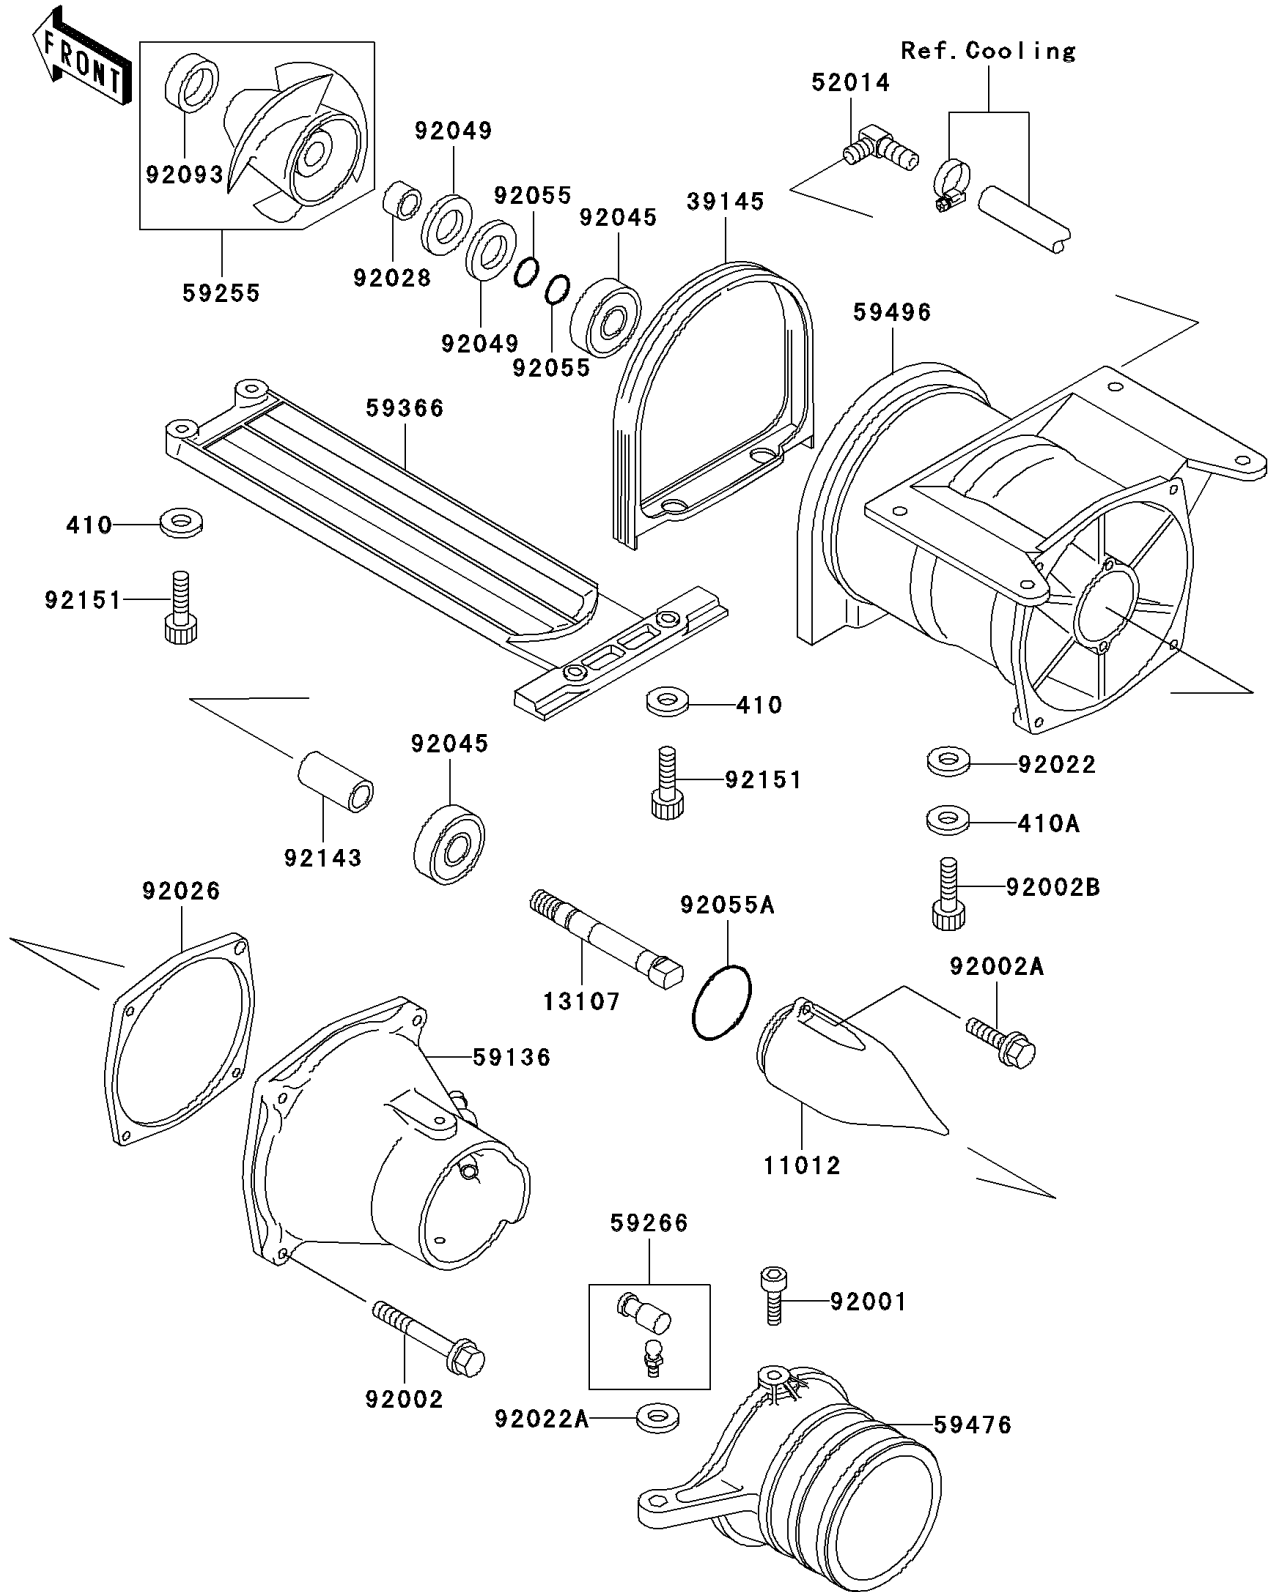

2000 SXI PRO PARTS DIAGRAM

Jet Pump

E3191

2000 SXI PRO PARTS LIST

Jet Pump

ITEM NAME	PART NUMBER	QUANTITY
WASHER-PLAIN-SMALL,6MM (Ref # 410)	410S0600	4
WASHER-PLAIN-SMALL,8MM (Ref # 410A)	410S0800	4
CAP,JET PUMP (Ref # 11012)	11012-3712	1
SHAFT,JET PUMP (Ref # 13107)	13107-3721	1
TRIM-SEAL (Ref # 39145)	39145-3735	1
ELBOW (Ref # 52014)	52014-3708	1
NOZZLE-PUMP (Ref # 59136)	59136-3730	1
IMPELLER-COMP (Ref # 59255)	59255-3706	1
JOINT-BALL (Ref # 59266)	59266-3707	1
GRATE (Ref # 59366)	59366-3715	1
NOZZLE-STRG (Ref # 59476)	59476-3713	1
VANE-GUIDE (Ref # 59496)	59496-3726	1
BOLT,SOCKET,6X11 (Ref # 92001)	92001-3701	2
BOLT,6X40 (Ref # 92002)	92002-3716	4
BOLT,6X16 (Ref # 92002A)	92002-3728	2
BOLT,SOCKET,8X20 (Ref # 92002B)	92002-3771	4
WASHER,8.4X23X2.5 (Ref # 92022)	92022-3744	4
WASHER (Ref # 92022A)	92022-567	1
SPACER,JET PUMP (Ref # 92026)	92026-3708	1
BUSHING,17X25X15 (Ref # 92028)	92028-3717	1
BEARING-BALL,#63032RD (Ref # 92045)	92045-3706	2
SEAL-OIL,TBY25X47X6 (Ref # 92049)	92049-3714	2
RING-O,OIL FILTER (Ref # 92055)	92055-1021	2
RING-O (Ref # 92055A)	92055-3706	1
SEAL,JET PUMP (Ref # 92093)	92093-3739	1
COLLAR,17.4X25.4X53 (Ref # 92143)	92143-3708	1
BOLT,SOCKET,6X20 (Ref # 92151)	92151-3774	4