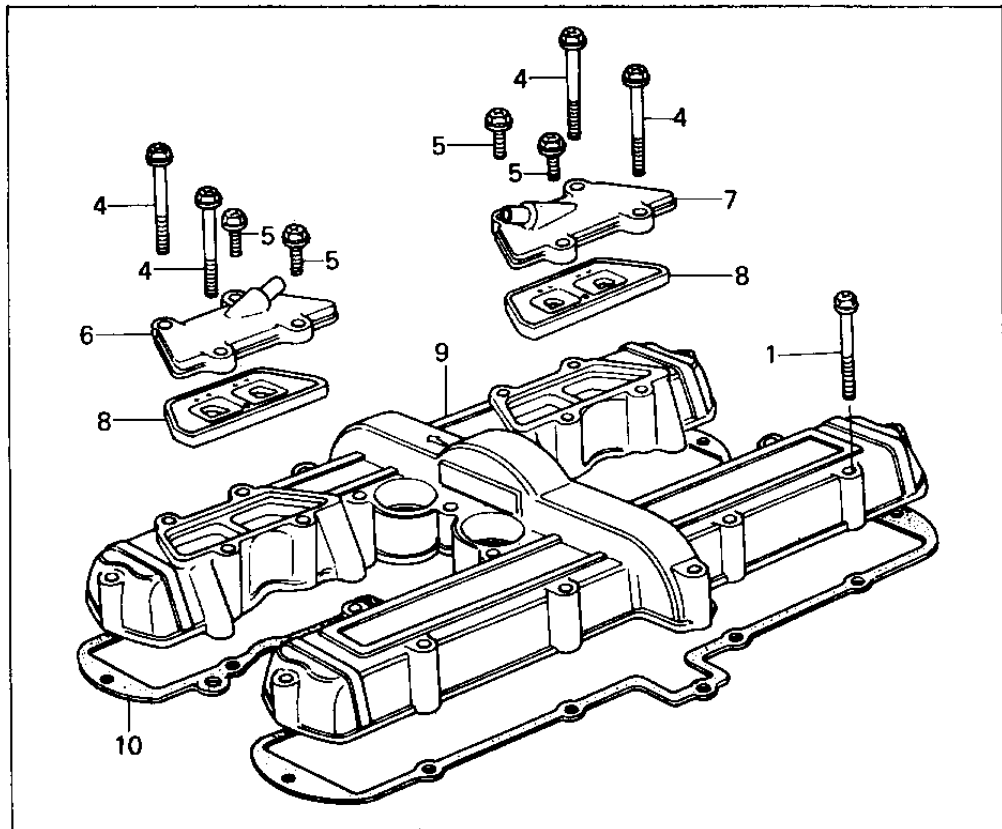

# 1978 Custom PARTS DIAGRAM

## CYLINDER HEAD COVER

# 1978 Custom PARTS LIST

## CYLINDER HEAD COVER

ITEM NAME	PART NUMBER	QUANTITY
BOLT,HEX HEAD,6X45 (Ref # 1)	92001-165	20
COVER,CYLINDER HEAD (Ref # 2)	11022-009-2H	1
COVER,CYLINDER HEAD (Ref # 2)	14025-1065	1
GASKET,CYL HEAD COVE (Ref # 3)	11009-1025	1
GASKET,CYL HEAD COVE (Ref # 10)	11009-1065	1
BOLT,HEX HEAD,6X45 (Ref # 11)	92001-165	4
BOLT,HEX HEAD,6X45 (Ref # 11)	92001-165	4
GEAR,TACHOMETER,10T (Ref # 12)	13223-011	1
RING-O,10MM (Ref # 13)	92055-1149	1
OIL SEAL (Ref # 15)	92050-075	1
GASKET,TACHOMETER GE (Ref # 16)	92065-103	1
HOLDER SET,TACHOMETE (Ref # 17)	13091-5001	1
HOLDER,TACHOMETER2.3 (Ref # 19)	13091-1008	1
BOLT,6X14 (Ref # 20)	120P0614	1