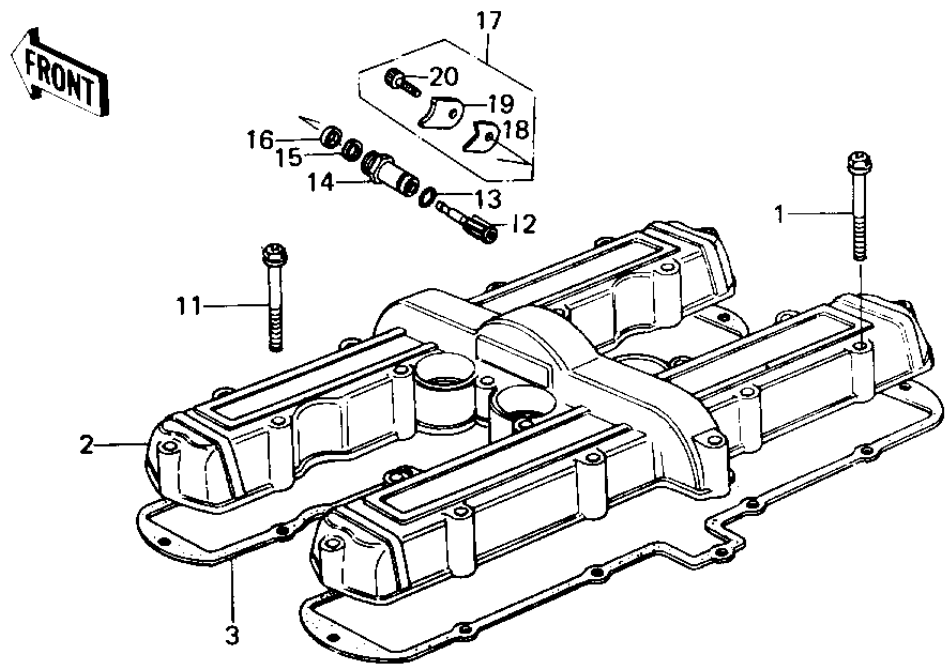

# 1978 Custom PARTS DIAGRAM

## CYLINDER HEAD COVER

## CYLINDER HEAD COVER

ITEM NAME	PART NUMBER	QUANTITY
BOLT,HEX HEAD,6X45 (Ref # 1)	92001-165	20
COVER,CYLINDER HEAD (Ref # 2)	11022-009-2H	1
COVER,CYLINDER HEAD (Ref # 2)	14025-1065	1
GASKET,CYL HEAD COVE (Ref # 3)	11009-1025	1
GASKET,CYL HEAD COVE (Ref # 10)	11009-1065	1
BOLT,HEX HEAD,6X45 (Ref # 11)	92001-165	4
BOLT,HEX HEAD,6X45 (Ref # 11)	92001-165	4
GEAR,TACHOMETER,10T (Ref # 12)	13223-011	1
RING-O,10MM (Ref # 13)	92055-1149	1
OIL SEAL (Ref # 15)	92050-075	1
GASKET,TACHOMETER GE (Ref # 16)	92065-103	1
HOLDER SET,TACHOMETE (Ref # 17)	13091-5001	1
HOLDER,TACHOMETER2.3 (Ref # 19)	13091-1008	1
BOLT,6X14 (Ref # 20)	120P0614	1