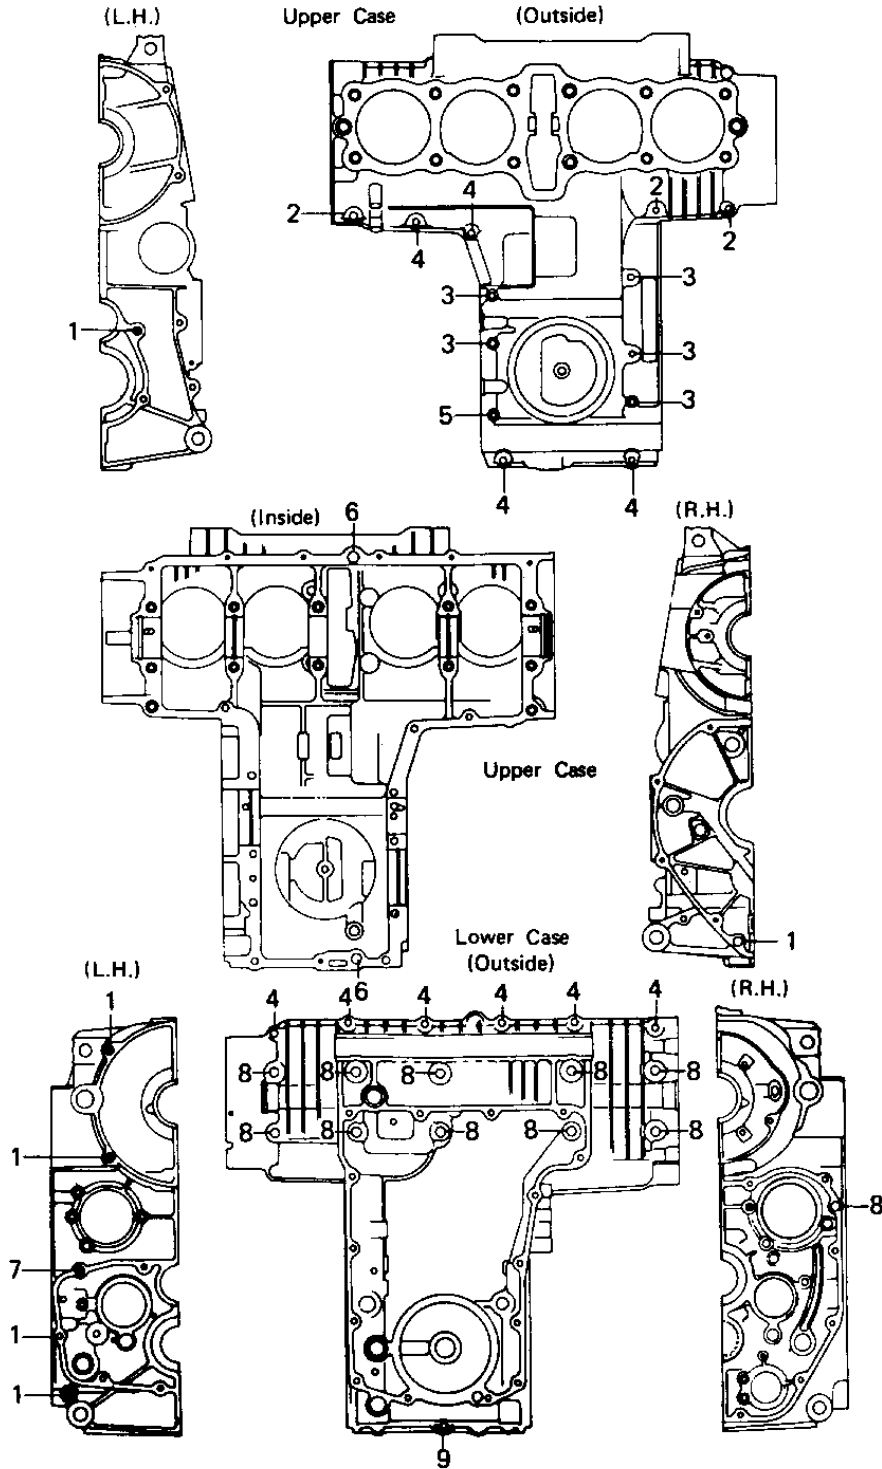

# 1979 Custom PARTS DIAGRAM

## CRANKCASE BOLT & STUD PATTERN

# 1979 Custom PARTS LIST

## CRANKCASE BOLT & STUD PATTERN

ITEM NAME	PART NUMBER	QUANTITY
PIN-DOWEL (Ref # 1)	92042-007	7
BOLT-FLANGED,6X50 (Ref # 2)	130G0650	3
BOLT,HEX HEAD,6X99 (Ref # 3)	92003-111	5
BOLT,6X43 (Ref # 4)	92002-1881	2
BOLT,6X43 (Ref # 4)	92002-1881	8
BOLT,HEX HEAD,6X116 (Ref # 5)	92003-113	1
PIN,DOWEL,10X8.2X14 (Ref # 6)	92043-1037	2
PIN,DOWEL,6X14 (Ref # 7)	551A0614	1
BOLT-FLANGED,8X95 (Ref # 8)	130P0895	10
BOLT,6X105 (Ref # 9)	92003-194	1