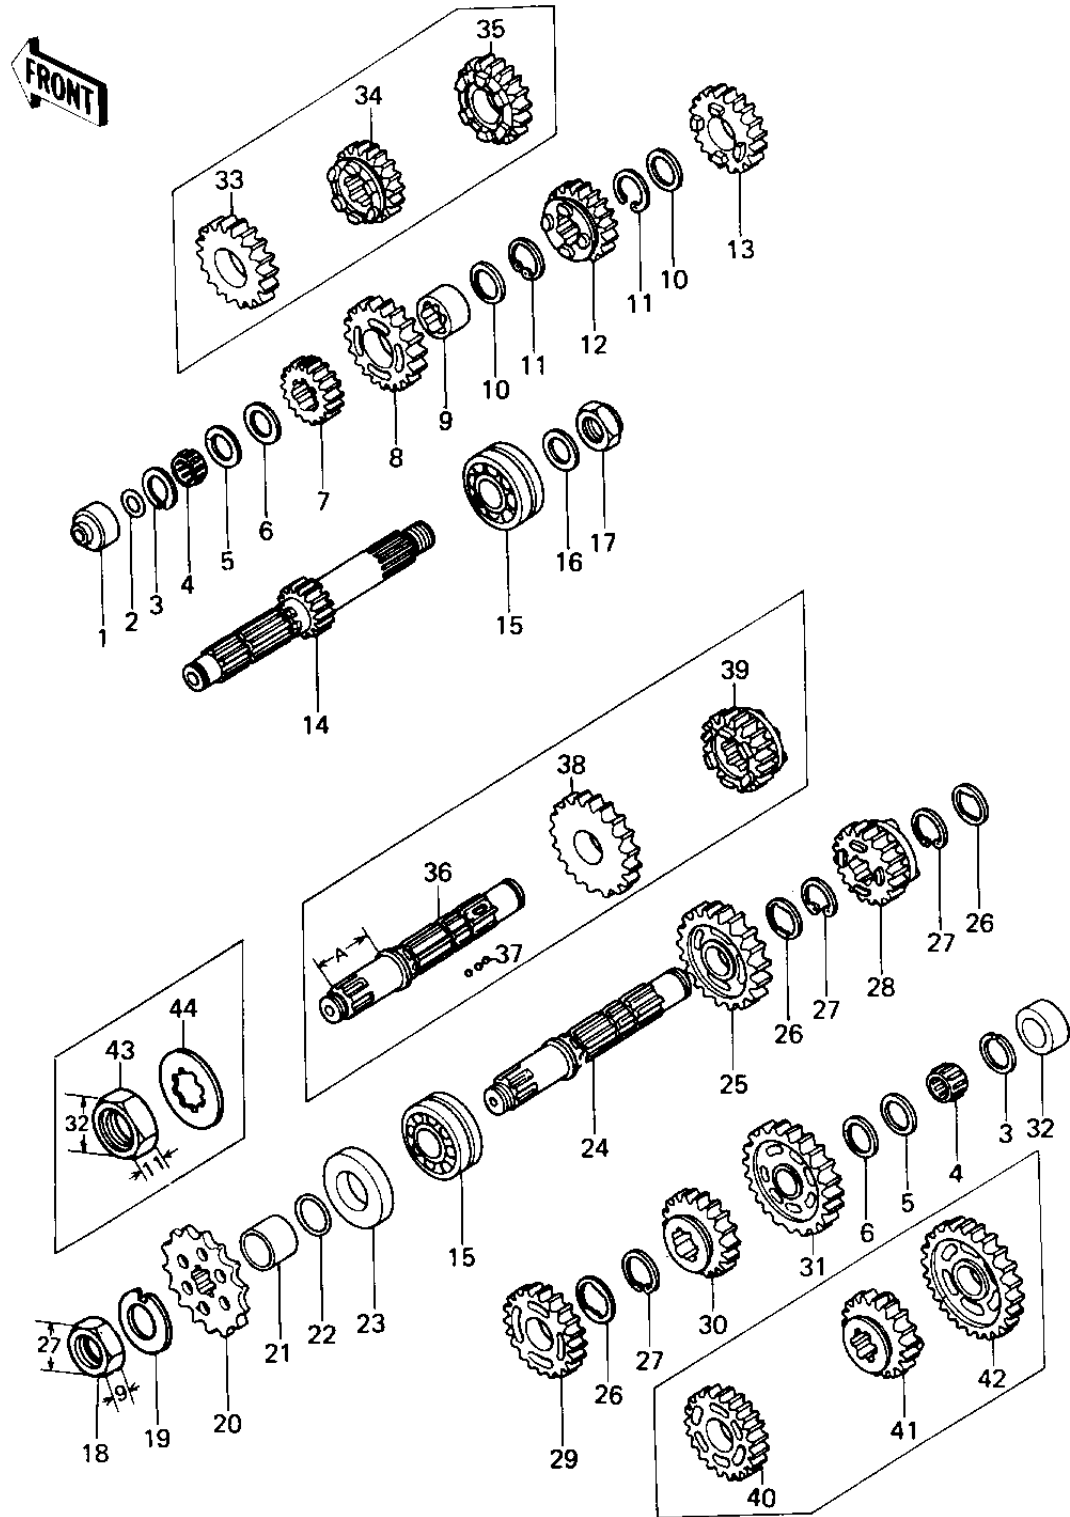

1977 Custom PARTS DIAGRAM

TRANSMISSION