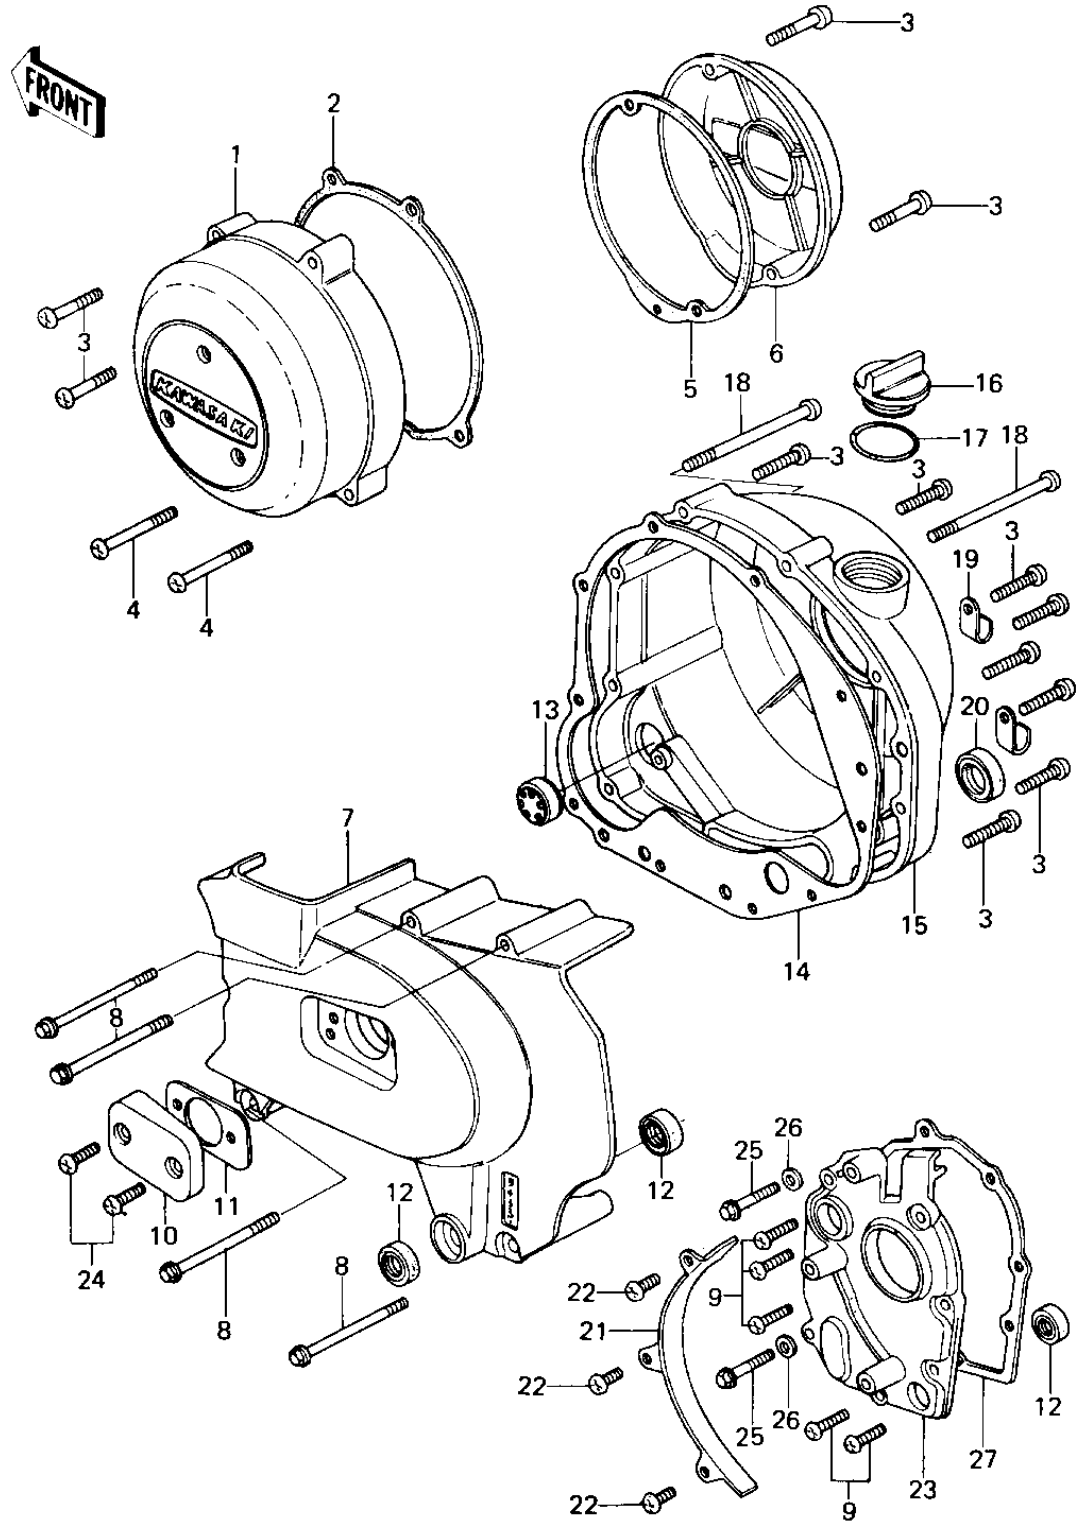

1977 Custom PARTS DIAGRAM

ENGINE COVERS

1977 Custom PARTS LIST

ENGINE COVERS

ITEM NAME	PART NUMBER	QUANTITY
COVER,DYNAMO (Ref # 1)	14031-1009-80	1
COVER,DYNAMO (Ref # 1)	14031-1009-80	1
COVER,GENERATOR,BUFF (Ref # 1)	14031-1028	1
GASKET,L.H.ENG COVER (Ref # 2)	14045-029	1
GASKET,GENERATOR COV (Ref # 2)	11009-1987	1
SCREW PAN HEAD 6X30 (Ref # 3)	220B0630	12
SCREW PAN HEAD 6X70 (Ref # 4)	220B0670	2
SCREW PAN HEAD 6X40 (Ref # 4)	220B0640	2
GASKET,PULSING COIL (Ref # 5)	11060-1053	1
CAP,BREAKER POINT,BU (Ref # 6)	11012-1035	1
COVER,ENG SPROCKT,BU (Ref # 7)	14026-035-80	1
BOLT-FLANGED,6X70 (Ref # 8)	130G0670	4
SCREW PAN HEAD 6X20 (Ref # 9)	220B0620	5
COVER,CLUTCH ADJUSTN (Ref # 10)	14028-006-80	1
GASKET,CLUTCH ADJ CA (Ref # 11)	14049-004	1
OIL SEAL,TB13225.5 (Ref # 12)	92051-005	3
GAUGE,OIL LEVEL (Ref # 13)	52015-004	1
GASKET,R.H.ENG COVER (Ref # 14)	14046-035	1
COVER,R.H.ENG,BUFF F (Ref # 15)	14032-117-80	1
PLUG,OIL FILLER (Ref # 16)	16115-013	1
"O" RING,31MM (Ref # 17)	92055-049	1
SCREW PAN HEAD 6X80 (Ref # 18)	220B0680	2
CLAMP,WIRING HARNESS (Ref # 19)	21126-008	2
OIL SEAL SB20285 (Ref # 20)	92049-012	1
GUIDE,CHAIN (Ref # 21)	12053-1006	1
BOLT-UPSET 6X14 (Ref # 22)	112B0614	3
COVER,MISSION (Ref # 23)	14024-011	1
SCREW PAN HEAD 6X18 (Ref # 24)	220B0618	2
BOLT,HEX HEAD,6X35 (Ref # 25)	92001-164	2

1977 Custom PARTS LIST

ENGINE COVERS

ITEM NAME	PART NUMBER	QUANTITY
WASHER OIL PUMP BANJ (Ref # 26)	92022-077	2
GASKET,TRANSMISSION (Ref # 27)	11060-1056	1