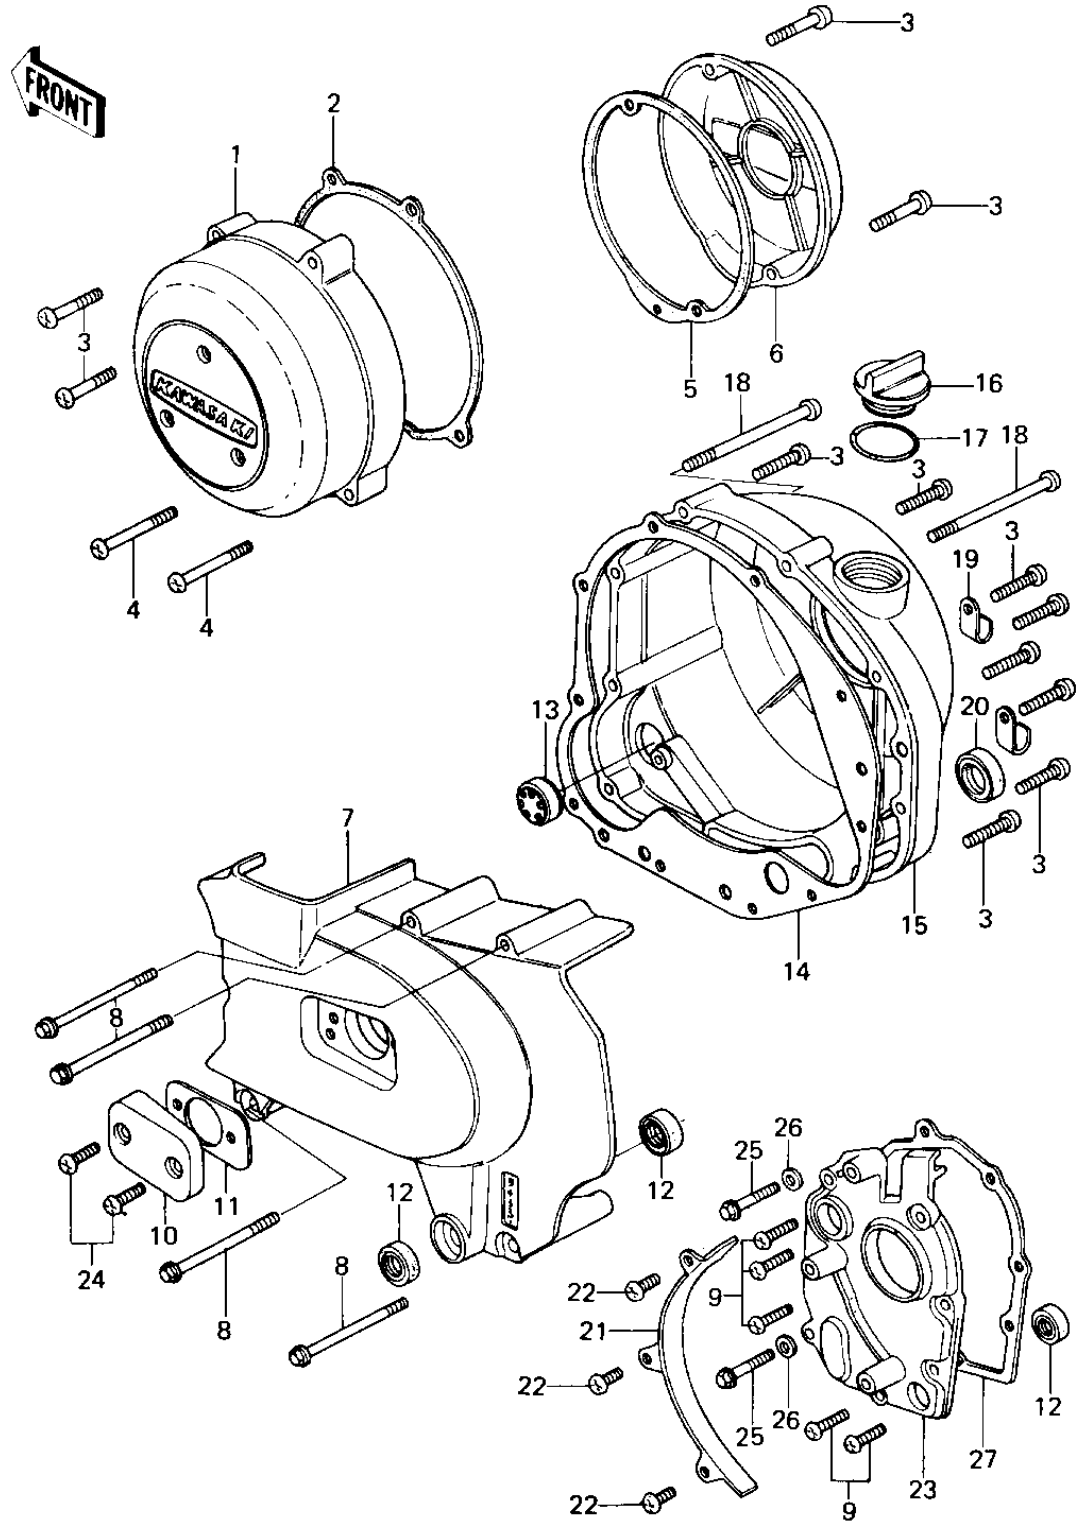

1979 Custom PARTS DIAGRAM

ENGINE COVERS

1979 Custom PARTS LIST

ENGINE COVERS

ITEM NAME	PART NUMBER	QUANTITY
COVER,DYNAMO (Ref # 1)	14031-1009-80	1
COVER,DYNAMO (Ref # 1)	14031-1009-80	1
COVER,GENERATOR,BUFF (Ref # 1)	14031-1028	1
GASKET,L.H.ENG COVER (Ref # 2)	14045-029	1
GASKET,GENERATOR COV (Ref # 2)	11009-1987	1
SCREW PAN HEAD 6X30 (Ref # 3)	220B0630	12
SCREW PAN HEAD 6X70 (Ref # 4)	220B0670	2
SCREW PAN HEAD 6X40 (Ref # 4)	220B0640	2
GASKET,PULSING COIL (Ref # 5)	11060-1053	1
CAP,BREAKER POINT,BU (Ref # 6)	11012-1035	1
COVER,ENG SPROCKT,BU (Ref # 7)	14026-035-80	1
BOLT-FLANGED,6X70 (Ref # 8)	130G0670	4
SCREW PAN HEAD 6X20 (Ref # 9)	220B0620	5
COVER,CLUTCH ADJUSTN (Ref # 10)	14028-006-80	1
GASKET,CLUTCH ADJ CA (Ref # 11)	14049-004	1
OIL SEAL,TB13225.5 (Ref # 12)	92051-005	3
GAUGE,OIL LEVEL (Ref # 13)	52015-004	1
GASKET,R.H.ENG COVER (Ref # 14)	14046-035	1
COVER,R.H.ENG,BUFF F (Ref # 15)	14032-117-80	1
PLUG,OIL FILLER (Ref # 16)	16115-013	1
"O" RING,31MM (Ref # 17)	92055-049	1
SCREW PAN HEAD 6X80 (Ref # 18)	220B0680	2
CLAMP,WIRING HARNESS (Ref # 19)	21126-008	2
OIL SEAL SB20285 (Ref # 20)	92049-012	1
GUIDE,CHAIN (Ref # 21)	12053-1006	1
BOLT-UPSET 6X14 (Ref # 22)	112B0614	3
COVER,MISSION (Ref # 23)	14024-011	1
SCREW PAN HEAD 6X18 (Ref # 24)	220B0618	2
BOLT,HEX HEAD,6X35 (Ref # 25)	92001-164	2

1979 Custom PARTS LIST

ENGINE COVERS

ITEM NAME	PART NUMBER	QUANTITY
WASHER OIL PUMP BANJ (Ref # 26)	92022-077	2
GASKET,TRANSMISSION (Ref # 27)	11060-1056	1