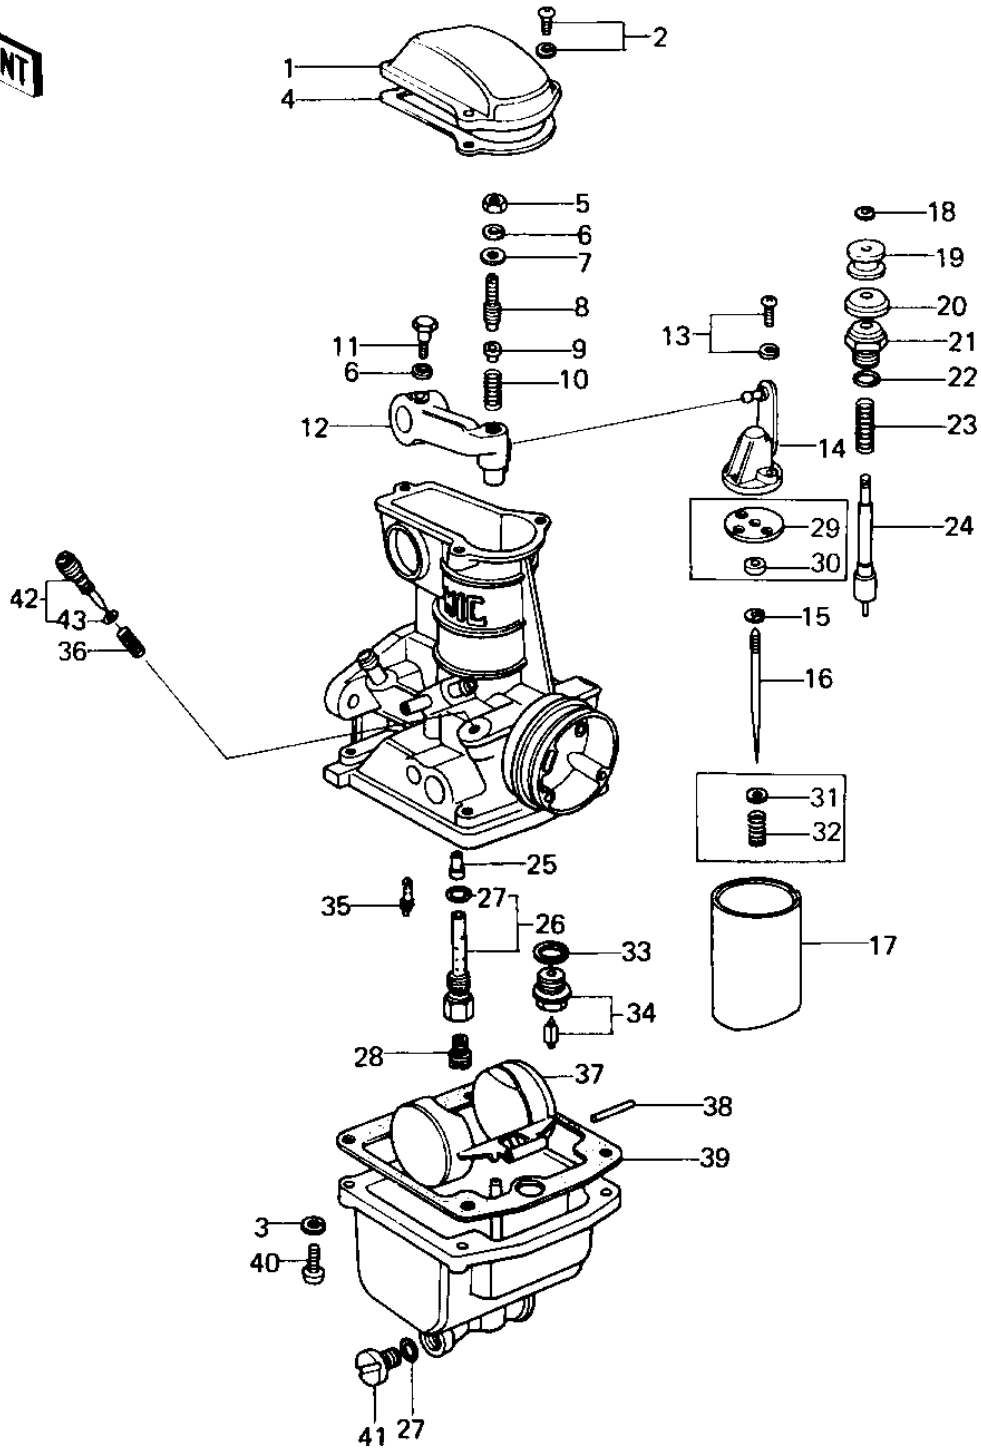

1978 Custom PARTS DIAGRAM

CARBURETOR PARTS

1978 Custom PARTS LIST

CARBURETOR PARTS

ITEM NAME	PART NUMBER	QUANTITY
TOP,MIXING CHAMBER (Ref # 1)	16005-027	4
SCREW-PAN-WS-CROS (Ref # 2)	223B0414	12
WASHER SPRING 4MM (Ref # 3)	461F0400	16
GASKET,CHAMBER TOP (Ref # 4)	16019-031	4
NUT,5MM (Ref # 5)	16003-013	4
WASHER SPRING 5MM (Ref # 6)	461F0500	8
WASHER,PLAIN (Ref # 7)	16039-016	4
SCREW,SLOTTED (Ref # 8)	16046-012	4
SEAT,SPRING (Ref # 9)	16057-002	4
SPRING (Ref # 10)	16040-026	4
BOLT,HEX HEAD,5X14 (Ref # 11)	16067-006	4
LEVER,THROTTLE (Ref # 12)	39075-1001	4
SCREW,PAN HEAD,3X14 (Ref # 13)	16033-031	8
BRACKET,THROTTLE VAL (Ref # 14)	16007-028	4
CIRCLIP (Ref # 15)	16008-010	4
JET NEEDLE,5DL3 (Ref # 16)	16009-071	4
VALVE,THROTTLE (Ref # 17)	16025-1006	4
CIRCLIP (Ref # 18)	16076-003	4
COLLAR (Ref # 19)	16073-014	4
CAP,STARTER PLUNGER (Ref # 20)	16039-015	4
CAP,STARTER PLUNGER (Ref # 21)	16012-015	4
"O" RING,9MM (Ref # 22)	670B1509	4
SPRING,STARTER PLUG (Ref # 23)	16013-008	4
PLUNGER,STARTER (Ref # 24)	16016-021	4
NEEDLE JET,O-8 (Ref # 25)	16017-096	4
PIPE,BLEED (Ref # 26)	16047-005	4
"O" RING,MAIN JET CO (Ref # 27)	16038-016	8
MAIN JET,#A102.5 (Ref # 28)	92063-1028	4
MAIN JET,#A100 (Ref # 28)	92063-1033	4

1978 Custom PARTS LIST

CARBURETOR PARTS

ITEM NAME	PART NUMBER	QUANTITY
MAIN JET,#A105R (Ref # 28)	92063-1042	4
JET-MAIN NO 107.5R (Ref # 28)	92063-073	4
MAIN JET NO 92.5R (Ref # 28)	92063-068	4
WASHER FLOAT VLV SEA (Ref # 33)	16029-004	4
FLOAT VALVE ASSY (Ref # 34)	16030-1001	4
PILOT JET,#A15 (Ref # 35)	92064-1018	4
SPRING-THR STOP SCRE (Ref # 36)	16022-007	4
FLOAT (Ref # 37)	16031-031	4
FLOAT PIN (Ref # 38)	16032-003	4
GASKET,FLOAT CHAMBER (Ref # 39)	11009-1563	4
SCREW PAN HEAD 4X16 (Ref # 40)	220B0416	16
SCREW,GUIDE (Ref # 41)	16049-007	4
SCREW,PILOT ADJUSTIN (Ref # 42)	16014-1004	4
"O" RING (Ref # 43)	16038-022	4