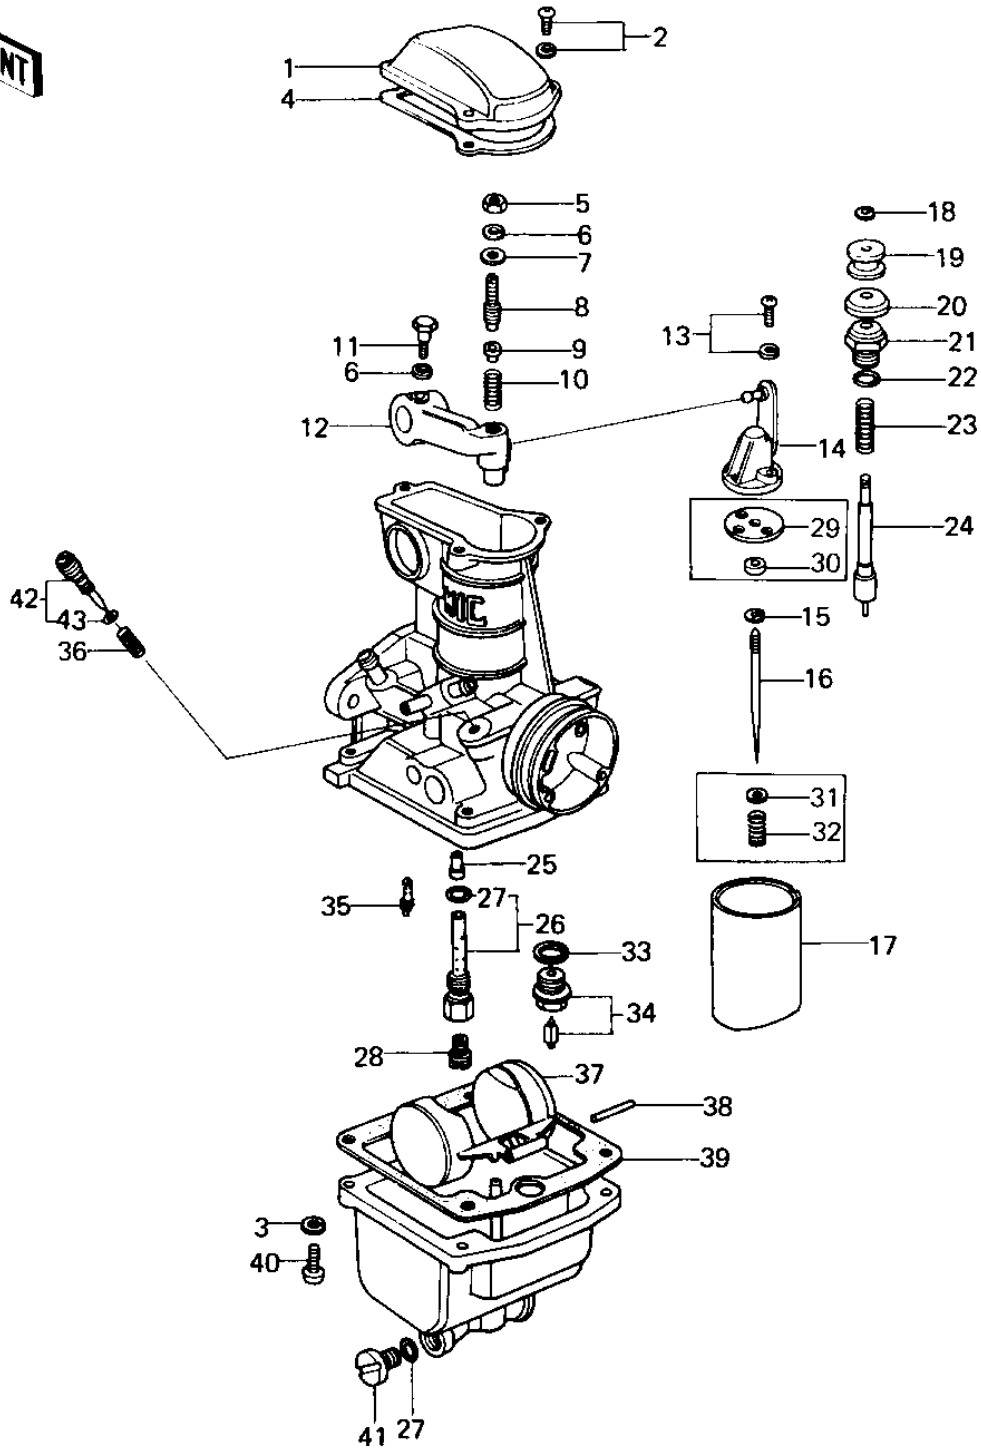

1979 Custom PARTS DIAGRAM

CARBURETOR PARTS

1979 Custom PARTS LIST

CARBURETOR PARTS

ITEM NAME	PART NUMBER	QUANTITY
TOP,MIXING CHAMBER (Ref # 1)	16005-027	4
SCREW-PAN-WS-CROS (Ref # 2)	223B0414	12
WASHER SPRING 4MM (Ref # 3)	461F0400	16
GASKET,CHAMBER TOP (Ref # 4)	16019-031	4
NUT,5MM (Ref # 5)	16003-013	4
WASHER SPRING 5MM (Ref # 6)	461F0500	8
WASHER,PLAIN (Ref # 7)	16039-016	4
SCREW,SLOTTED (Ref # 8)	16046-012	4
SEAT,SPRING (Ref # 9)	16057-002	4
SPRING (Ref # 10)	16040-026	4
BOLT,HEX HEAD,5X14 (Ref # 11)	16067-006	4
LEVER,THROTTLE (Ref # 12)	39075-1001	4
SCREW,PAN HEAD,3X14 (Ref # 13)	16033-031	8
BRACKET,THROTTLE VAL (Ref # 14)	16007-028	4
CIRCLIP (Ref # 15)	16008-010	4
JET NEEDLE,5CN15 (Ref # 16)	16009-1013	4
VALVE,THROTTLE (Ref # 17)	16025-1006	4
CIRCLIP (Ref # 18)	16076-003	4
COLLAR (Ref # 19)	16073-014	4
CAP,STARTER PLUNGER (Ref # 20)	16039-015	4
CAP,STARTER PLUNGER (Ref # 21)	16012-015	4
"O" RING,9MM (Ref # 22)	670B1509	4
SPRING,STARTER PLUG (Ref # 23)	16013-008	4
PLUNGER,STARTER (Ref # 24)	16016-021	4
NEEDLE JET,0-4 (Ref # 25)	16017-1021	4
PIPE,BLEED (Ref # 26)	16047-005	4
"O" RING,MAIN JET CO (Ref # 27)	16038-016	8
MAIN JET,#A102.5 (Ref # 28)	92063-1028	4
MAIN JET,#A100 (Ref # 28)	92063-1033	4

1979 Custom PARTS LIST

CARBURETOR PARTS

ITEM NAME	PART NUMBER	QUANTITY
MAIN JET,#A105R (Ref # 28)	92063-1042	4
JET-MAIN NO 107.5R (Ref # 28)	92063-073	4
MAIN JET NO 92.5R (Ref # 28)	92063-068	4
WASHER FLOAT VLV SEA (Ref # 33)	16029-004	4
FLOAT VALVE ASSY (Ref # 34)	16030-1001	4
PILOT JET,#A15 (Ref # 35)	92064-1018	4
SPRING-THR STOP SCRE (Ref # 36)	16022-007	4
FLOAT (Ref # 37)	16031-031	4
FLOAT PIN (Ref # 38)	16032-003	4
GASKET,FLOAT CHAMBER (Ref # 39)	11009-1563	4
SCREW PAN HEAD 4X16 (Ref # 40)	220B0416	16
SCREW,GUIDE (Ref # 41)	16049-007	4
SCREW,AIR ADJUSTING (Ref # 42)	16014-1006	4
"O" RING (Ref # 43)	16038-022	4