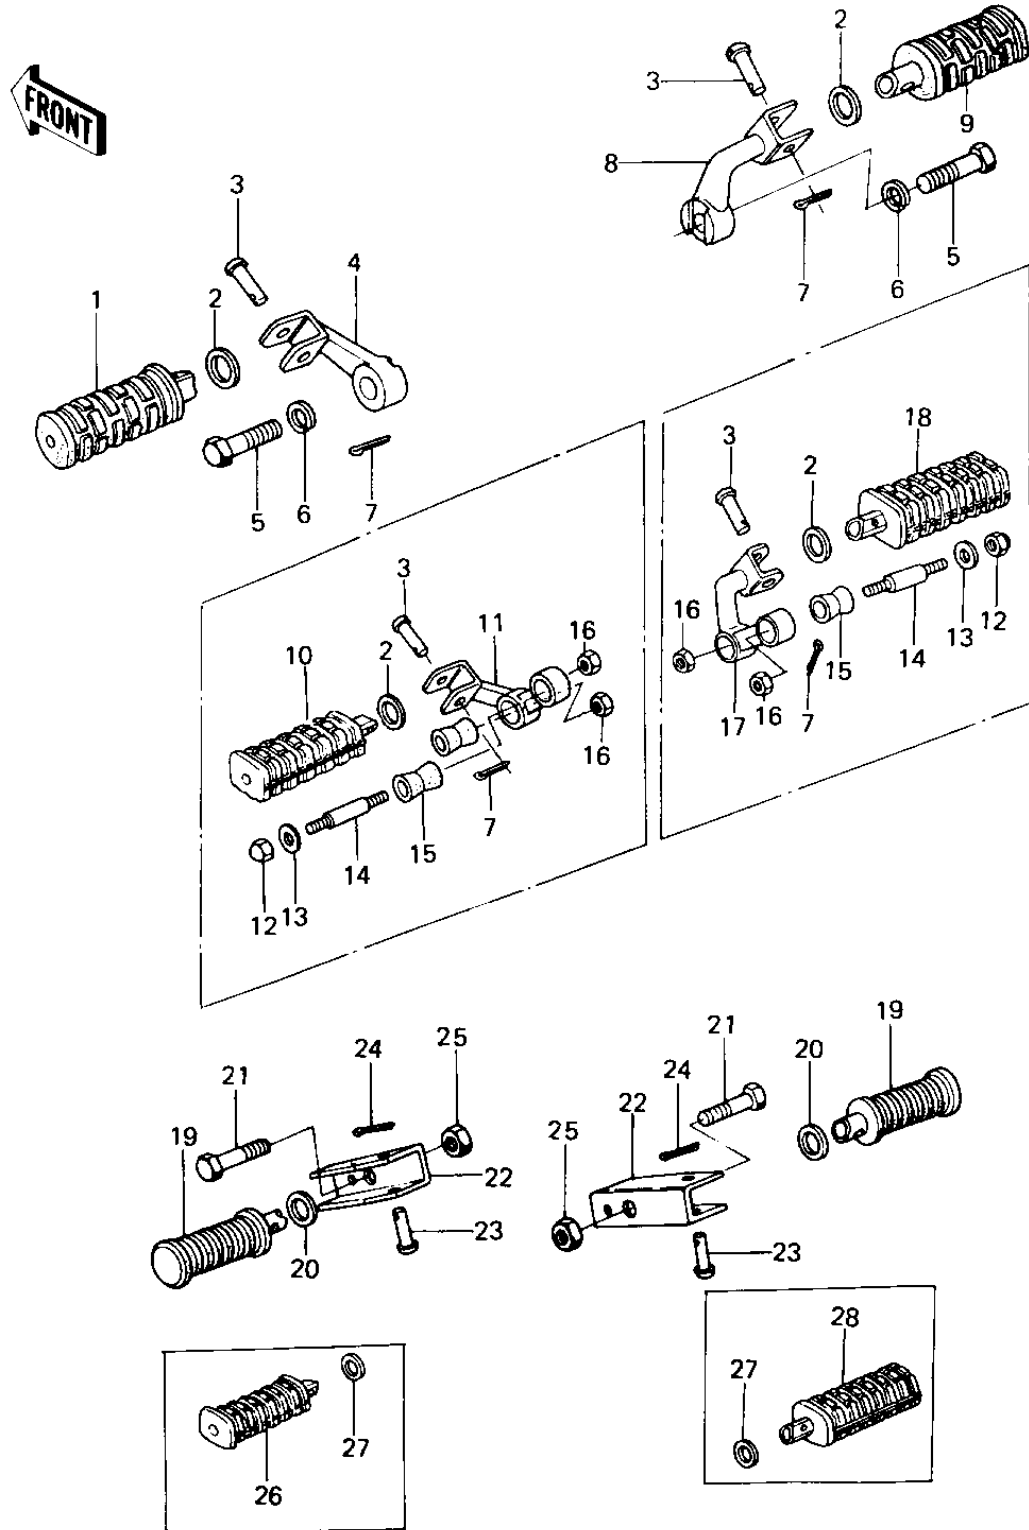

1979 Custom PARTS DIAGRAM

FOOTRESTS

1979 Custom PARTS LIST

FOOTRESTS

ITEM NAME	PART NUMBER	QUANTITY
BAR-FOOTREST,L.H (Ref # 1)	34028-011	1
WASHER,PLAIN (Ref # 2)	92022-250	2
PIN, FOOTREST STRAP (Ref # 3)	92043-080	2
BRACKET FTR.BAR,L.H. (Ref # 4)	34003-063	1
BOLT HEX HEAD 12X40 (Ref # 5)	113G1240	2
WASHER SPRING 12MM (Ref # 6)	461F1200	2
PIN COTTER 2.5X16 (Ref # 7)	550D2516	2
BRACKET,FTR BAR,R.H. (Ref # 8)	34003-064	1
BAR-FOOTREST,R.H (Ref # 9)	34028-012	1
STEP,FOOTREST,FRONT, (Ref # 10)	34028-1007	1
HOLDER,STEP,L.H. (Ref # 11)	34003-1012	1
NUT,CAP AND LOCK,8MM (Ref # 12)	92019-013	4
CAP,FOOTRESTBAR (Ref # 13)	92102-010	4
STUD,FOOTREST BAR FI (Ref # 14)	92004-048	4
DAMPER RUBBER,FOOTRE (Ref # 15)	92075-293	4
NUT 10MM (Ref # 16)	315B1000	4
HOLDER,STEP,R.H. (Ref # 17)	34003-1015	1
STEP,FOOTREST,FRONT, (Ref # 18)	34028-1008	1
RUBBER,FOOTREST (Ref # 19)	92076-027	2
WASHER-PLAIN (OPT) (Ref # 20)	92022-199	2
BOLT,HEX HEAD,10X40 (Ref # 21)	92003-213	2
BRACKET,REAR FOOTRES (Ref # 22)	34036-002	2
PIN (Ref # 23)	92043-1464	2
PIN,COTTER,2.0X12 (Ref # 24)	550D2012	2
NUT,LOCK,10MM (Ref # 25)	92019-021	2
STEP,FOOTREST,REAR,L (Ref # 26)	34028-1009	1
WASHER-PLAIN (Ref # 27)	92022-181	2
STEP,FOOTREST,REAR,R (Ref # 28)	34028-1010	1