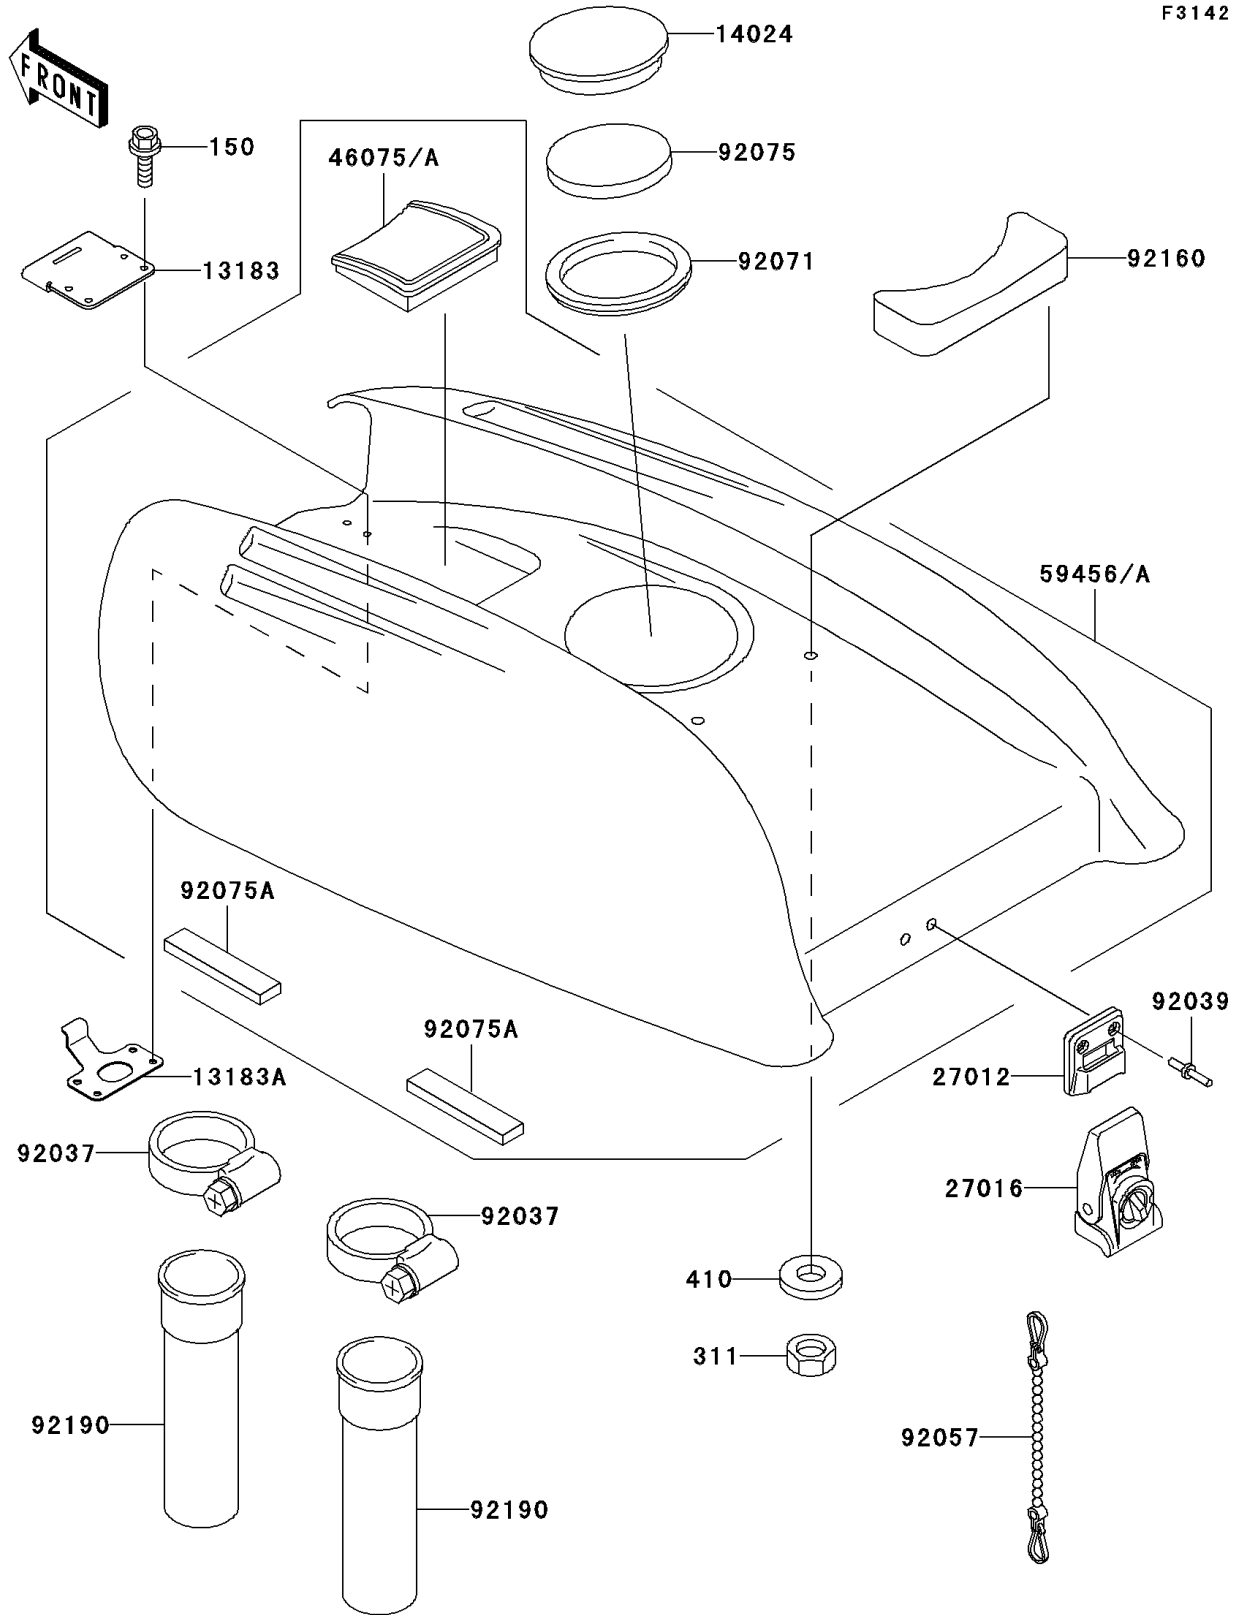

1998 SXI PRO PARTS DIAGRAM

Engine Hood

F3142

1998 SXI PRO PARTS LIST

Engine Hood

ITEM NAME	PART NUMBER	QUANTITY
BOLT-WS,5X25 (Ref # 150)	150R0525	4
NUT-HEX,5MM (Ref # 311)	311R0500	2
W-PLAIN-S,5MM (Ref # 410)	410S0500	2
PLATE,ENGINE HOOD (Ref # 13183)	13183-3788	1
PLATE,ENGINE HOOD (Ref # 13183A)	13183-3789	1
COVER (Ref # 14024)	14024-3748	1
HOOK,ENGINE HOOD LOCK (Ref # 27012)	27012-3762	1
LOCK-ASSY,ENGINE HOOD (Ref # 27016)	27016-3723	1
GRIP,ENGINE HOOD,J.S.VIOLET (Ref # 46075)	46075-3722-23	1
HOOD-COMP-ENGINE,J.S.VIOLET (Ref # 59456)	59456-3728-23	1
CLAMP (Ref # 92037)	92037-3738	2
RIVET (Ref # 92039)	92039-3750	2
CHAIN,COVER,L=100 (Ref # 92057)	92057-3704	1
GROMMET (Ref # 92071)	92071-3742	1
DAMPER (Ref # 92075)	92075-3737	1
DAMPER (Ref # 92075A)	92075-3757	4
DAMPER (Ref # 92160)	92160-3772	1
TUBE (Ref # 92190)	92190-3824	2