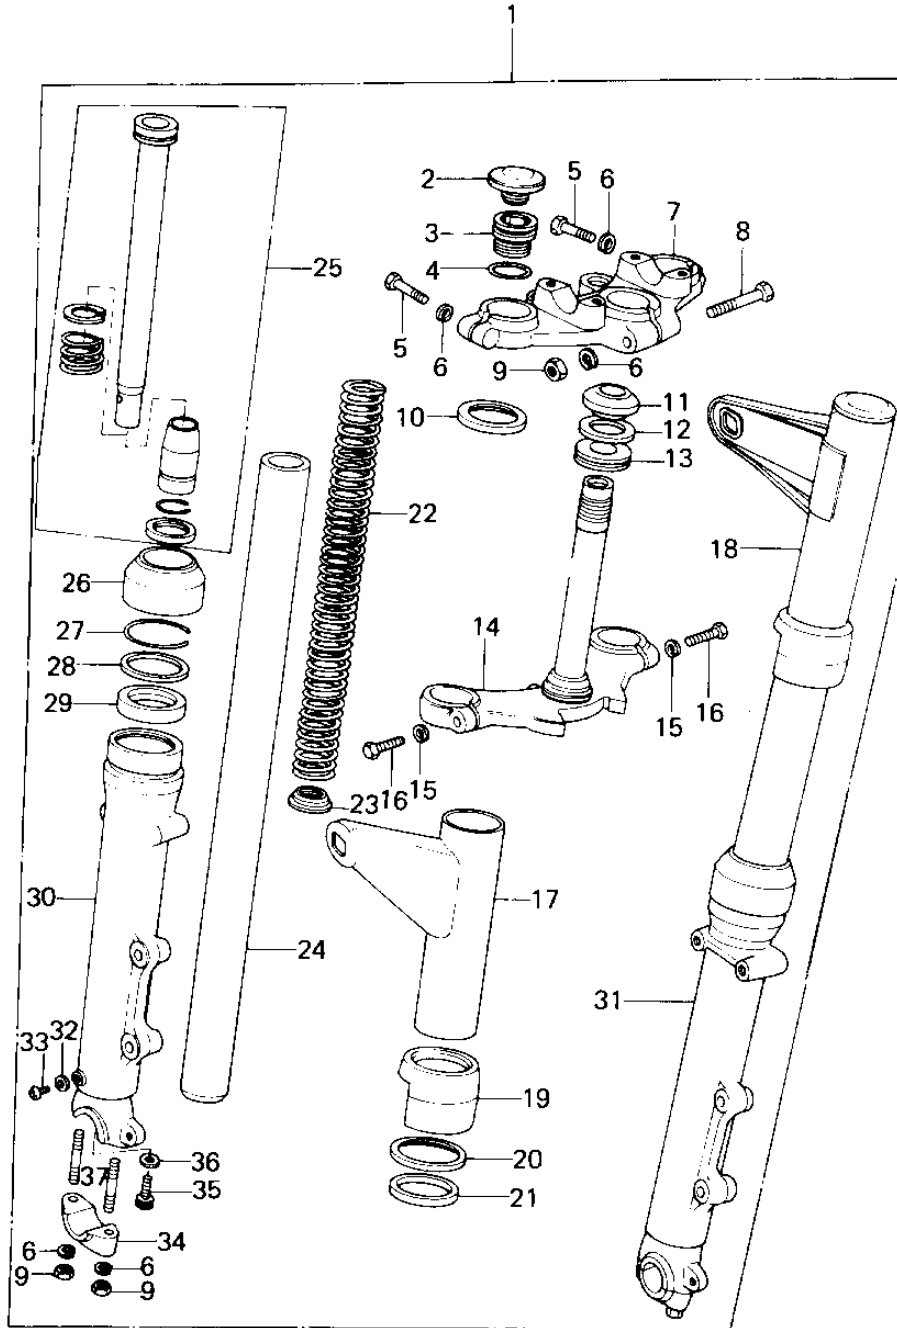

1977 Custom PARTS DIAGRAM

FRONT FORK

1977 Custom PARTS LIST

FRONT FORK

ITEM NAME	PART NUMBER	QUANTITY
FORK-FRONT (Ref # 1)	44001-1008	1
CAP,RUBBER (Ref # 2)	11012-1017	2
SEAT-FORK SPRING (Ref # 3)	44029-1046	2
"O" RING,FORK TOP (Ref # 4)	92055-1012	2
BOLT-HEX HEAD.8M/M (Ref # 5)	44041-045	2
WASHER SPRING 8MM (Ref # 6)	461F0800	7
HEAD,STEERING STEM (Ref # 7)	44039-076	1
BOLT-STEERING STEM H (Ref # 8)	44041-042	1
NUT,LOCK,8MM (Ref # 9)	92015-1124	5
WASHER,FORK COVER (Ref # 10)	44064-005	2
CONE,STEERING STEM (Ref # 11)	92047-012	1
WASHER,PLAIN (Ref # 12)	92022-231	1
OIL SEAL,STEERING ST (Ref # 13)	92056-003	1
STEM,STEERING (Ref # 14)	44037-107	1
WASHER SPRING 12MM (Ref # 15)	461F1200	2
BOLT-HEX HEAD,12X36 (Ref # 16)	92003-064	2
COVER,L.H.-FORK (Ref # 17)	44033-1017	1
COVER,R.H,FORK (Ref # 18)	44033-1018	1
GUIDE,FORK COVER (Ref # 19)	44064-025	2
WASHER,FORK COU GUID (Ref # 20)	44064-008	2
GASKET,FORK COVER (Ref # 21)	44045-038	2
SPRING,FORK (Ref # 22)	44026-1006	2
GUIDE,FORK SPRING (Ref # 23)	44028-1001	2
TUBE,FORK INNER (Ref # 24)	44013-1005	2
CYLINDER-FORK (Ref # 25)	44022-1004	2
DUST SHEILD,FORK (Ref # 26)	44010-032	2
CIRCLIP-OIL SEAL FIT (Ref # 27)	44044-012	2
WASHER-OIL SEAL FIT (Ref # 28)	44043-044	2
OIL SEAL,FORK (Ref # 29)	44009-024	2

1977 Custom PARTS LIST

FRONT FORK

ITEM NAME	PART NUMBER	QUANTITY
TUBE,LH,FORK OUTER (Ref # 30)	44005-1034	1
TUBE,RH,FORK OUTER (Ref # 31)	44006-1034	1
GASKET FORK DRAIN PL (Ref # 32)	44045-002	2
SCREW PAN HEAD 4X8 (Ref # 33)	220B0408	2
HOLDER,FRONT AXLE (Ref # 34)	44063-014	2
BOLT-FORK CYLINDER (Ref # 35)	44041-040	2
GASKET,FORK CYLINDER (Ref # 36)	44045-057	2
STUD,8X35 (Ref # 37)	92004-1009	4