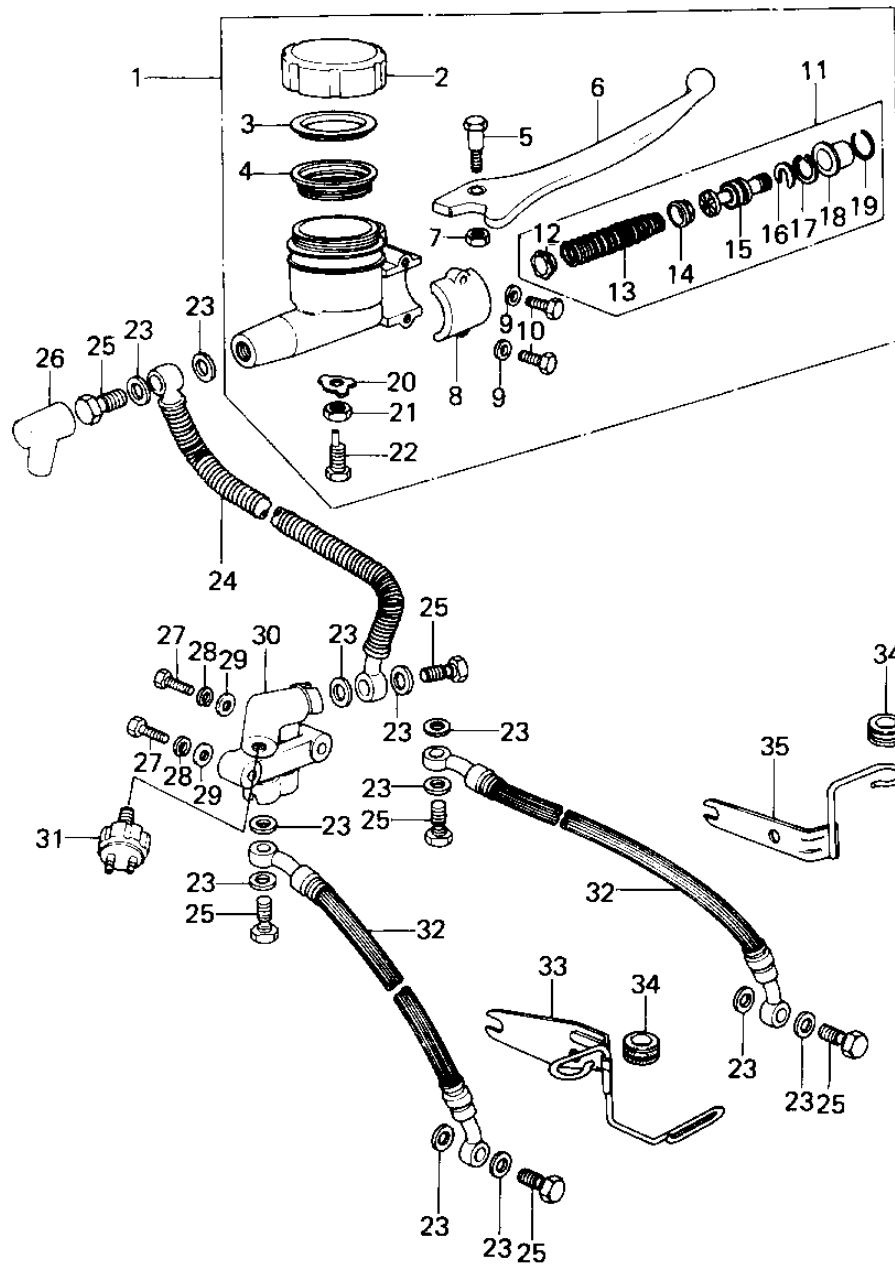

1978 Custom PARTS DIAGRAM

FRONT MASTER CYLINDER (KZ650-C1)

1978 Custom PARTS LIST

FRONT MASTER CYLINDER (KZ650-C1)

ITEM NAME	PART NUMBER	QUANTITY
CYLINDER ASSY,MSTR,F (Ref # 1)	43015-1009	1
CAP,OIL CUP (Ref # 2)	43026-004	1
PLATE-MASTER CYLINDE (Ref # 3)	43027-001	1
DIAPHRAGM (Ref # 4)	43028-003	1
BOLT (Ref # 5)	43033-004	1
LEVER,FRONT BRAKE (Ref # 6)	43029-003	1
NUT 6MM (Ref # 7)	312B0600	1
HOLDER-MASTER CYL (Ref # 8)	43034-001	1
WASHER PLAIN 6MM (Ref # 9)	411B0600	1
BOLT HEX HEAD 6X25 (Ref # 10)	110N0625	1
REPAIR ASY,MASTER CY (Ref # 11)	43073-005	1
VALVE ASSY, CHECK (Ref # 12)	43017-002	1
SPRING ASSY, RETURN (Ref # 13)	43018-002	1
CUP, PRIMARY (Ref # 14)	43019-002	1
PISTON ASY, MSTR CYL (Ref # 15)	43072-002	1
STOPPER-PISTON (Ref # 16)	43022-001	1
CIRCLIP,18MM (Ref # 17)	481J1800	1
BOOTS (Ref # 18)	43024-001	1
STOPPER-BOOTS (Ref # 19)	43025-001	1
WASHER-LOCK,8MM (Ref # 20)	43031-001	1
NUT,8MM (Ref # 21)	311B0800	1
BOLT,LEVER ADJUSTING (Ref # 22)	43030-003	1
WASHER-OIL BOLT (Ref # 23)	43067-001	1
HOSE,M/C BRAKE (Ref # 24)	43059-032	1
BOLT,OIL,L=23 (Ref # 25)	92002-1888	1
BOOT,DUST (Ref # 26)	49006-1041	1
BOLT,HEX HEAD,6X45 (Ref # 27)	110N0645	1
WASHER SPRING 6MM (Ref # 28)	461F0600	1
WASHER PLAIN 6MM (Ref # 29)	411B0600	1

1978 Custom PARTS LIST

FRONT MASTER CYLINDER (KZ650-C1)

ITEM NAME	PART NUMBER	QUANTITY
JOINT,FOUR WAY (Ref # 30)	43075-002	1
SWITCH-FRONT BRAKE (Ref # 31)	43065-001	1
HOSE,CALIPER BRAKE (Ref # 32)	43059-033	1
BRACKET (Ref # 33)	11034-1041	1
GROMMET-HOSE BRACKET (Ref # 34)	43064-001	1
BRACKET,BRAKE HOSE (Ref # 35)	43063-008	1