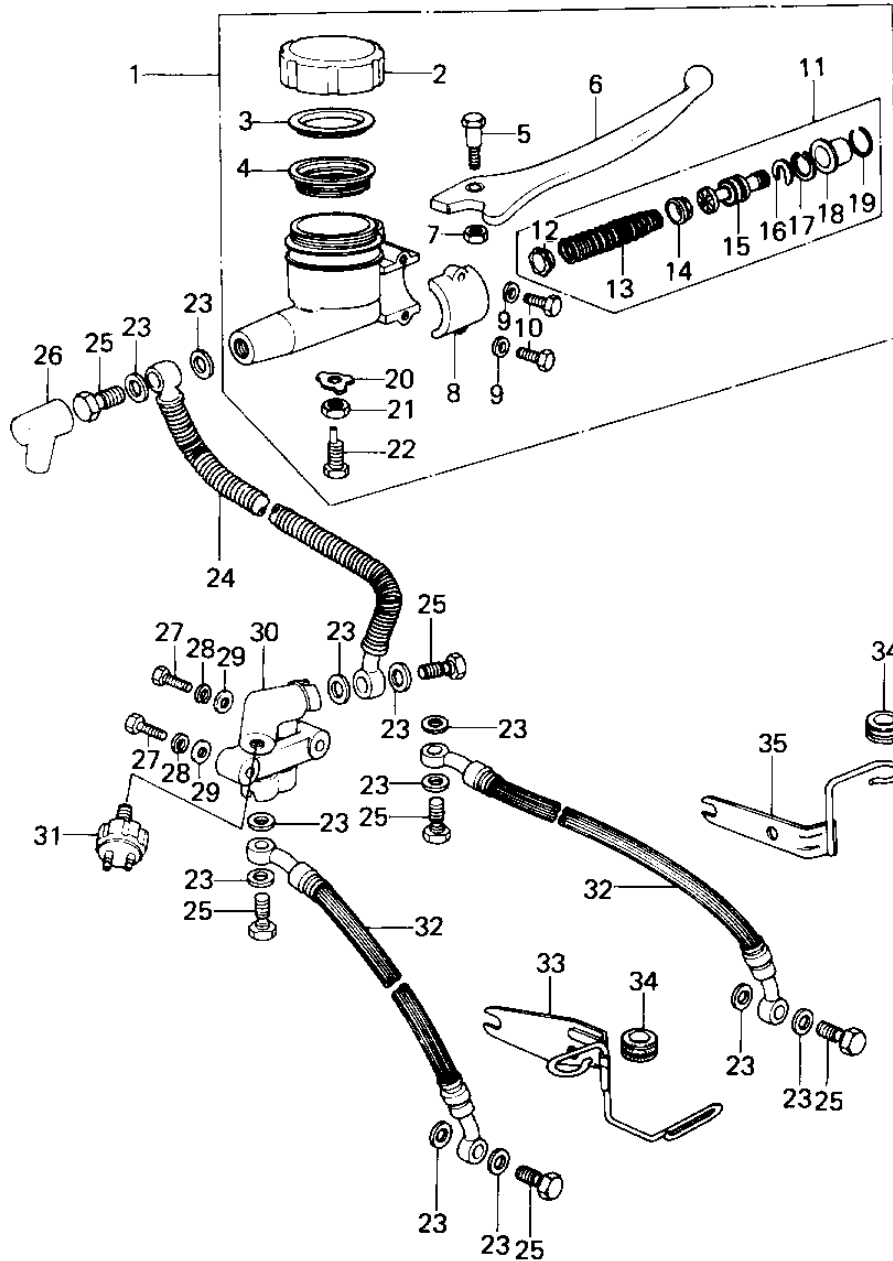

1978 Custom PARTS DIAGRAM

FRONT MASTER CYLINDER (KZ650-C1)

1978 Custom PARTS LIST

FRONT MASTER CYLINDER (KZ650-C1)

ITEM NAME	PART NUMBER	QUANTITY
-----------	-------------	----------