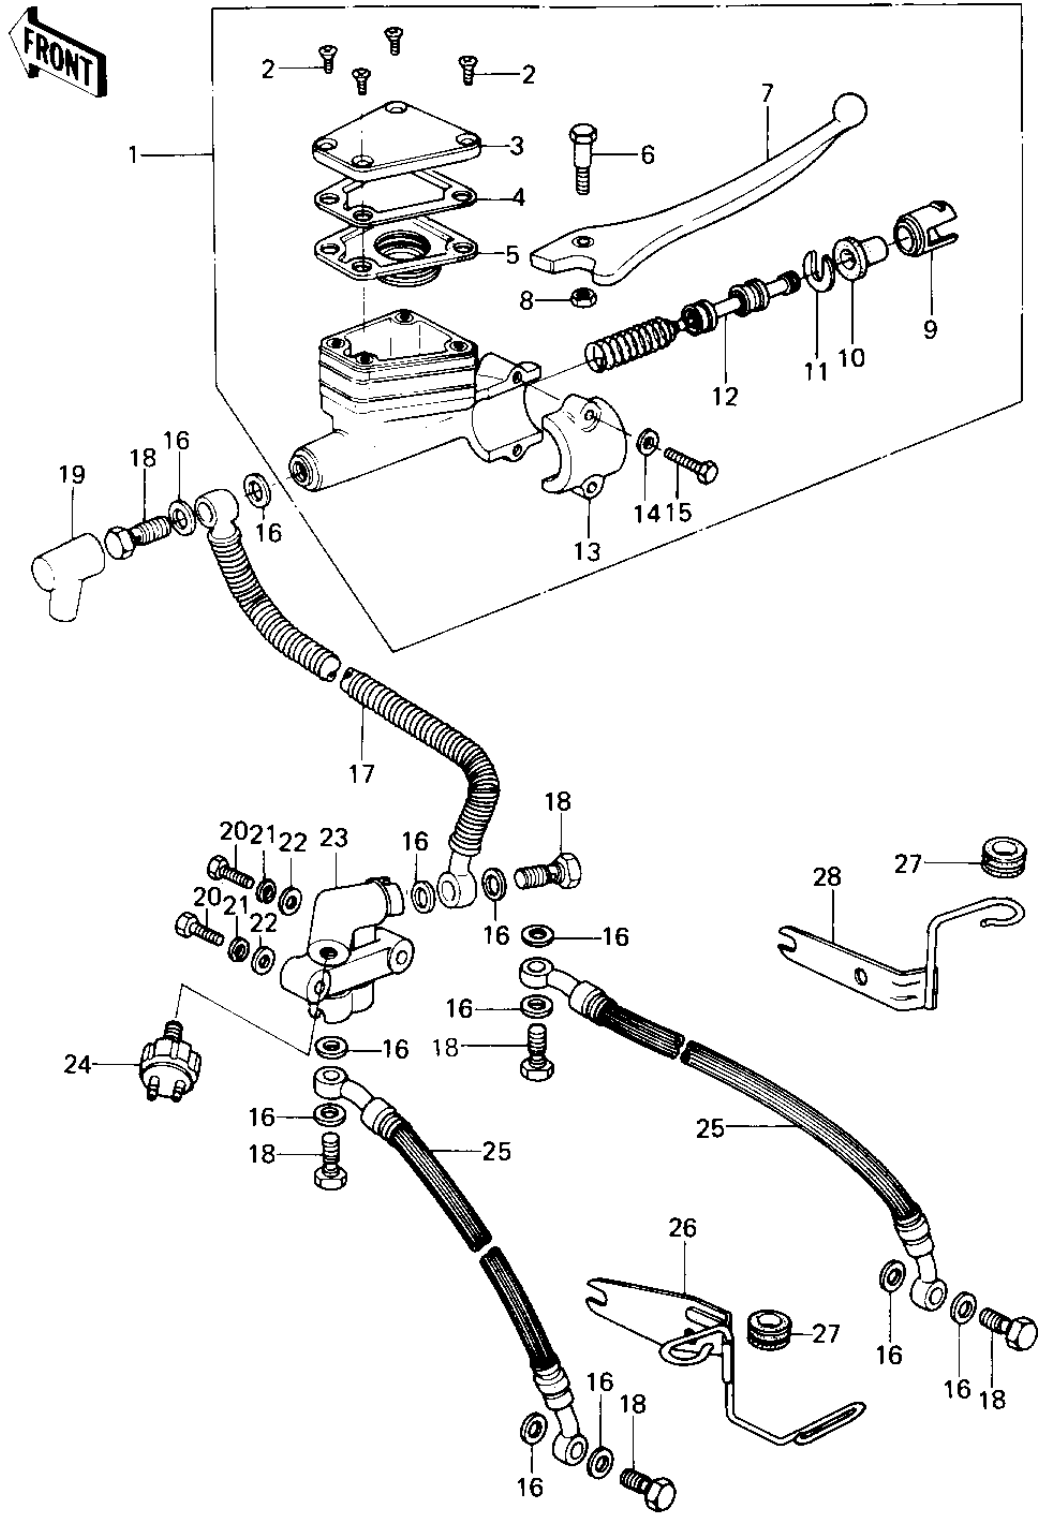

1978 Custom PARTS DIAGRAM

FRONT MASTER CYLINDER (KZ650-C2/C3)

1978 Custom PARTS LIST

FRONT MASTER CYLINDER (KZ650-C2/C3)

ITEM NAME

PART NUMBER

QUANTITY
