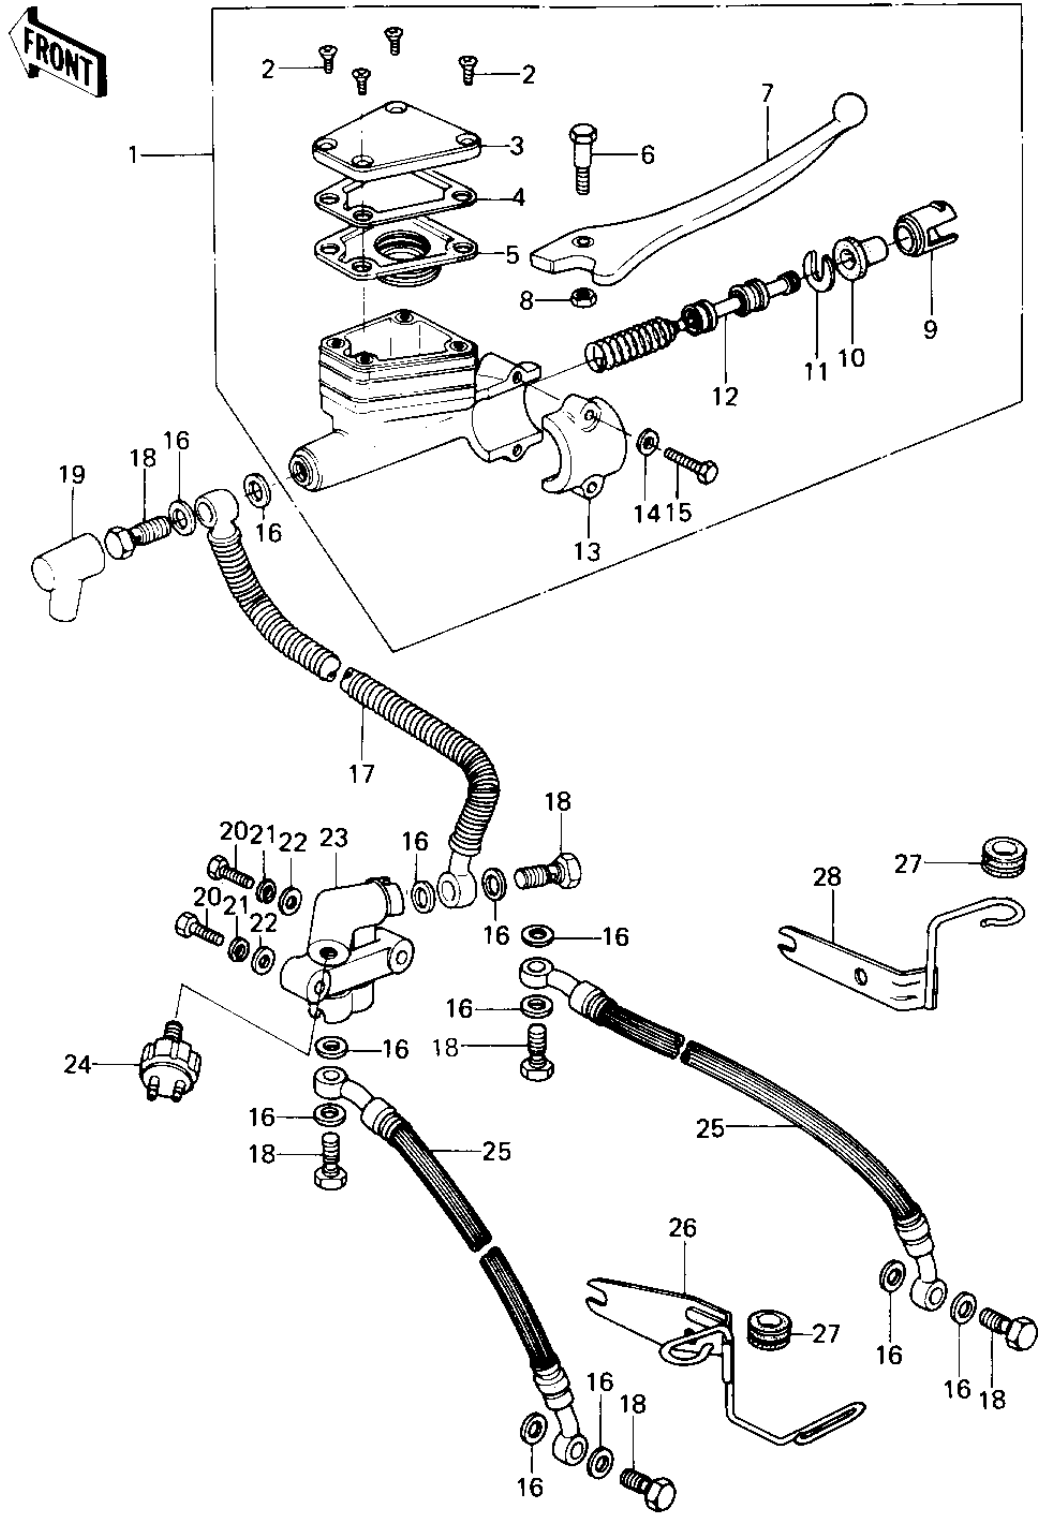

1979 Custom PARTS DIAGRAM

FRONT MASTER CYLINDER (KZ650-G2/C3)

1979 Custom PARTS LIST

FRONT MASTER CYLINDER (KZ650-G2/G3)

ITEM NAME	PART NUMBER	QUANTITY
CYLINDER ASSY,MSTR,F (Ref # 1)	43015-1009	1
SCREW,COUNTERSUNK HE (Ref # 2)	92001-1055	4
CAP,OIL CUP (Ref # 3)	43026-1003	1
PLATE,DIAPHRAGM (Ref # 4)	43027-1002	1
DIAPHRAGM (Ref # 5)	43028-1002	1
BOLT,CLUTCH LEV FITT (Ref # 6)	92001-1056	1
LEVER,FRONT BRAKE (Ref # 7)	46092-1002	1
NUT 6MM (Ref # 8)	312B0600	1
LINER,PISTON (Ref # 9)	14008-1007	1
DUST COVER (Ref # 10)	49016-1010	1
STOPER,PISTON (Ref # 11)	43022-1001	1
PISTON-COMP-BRAKE (Ref # 12)	43020-1023	1
HOLDER,MASTER CYLIND (Ref # 13)	43034-1001	1
WASHER PLAIN 6MM (Ref # 14)	411B0600	2
BOLT HEX HEAD 6X25 (Ref # 15)	110N0625	2
WASHER-OIL BOLT (Ref # 16)	43067-001	12
HOSE,M/C BRAKE (Ref # 17)	43059-032	1
BOLT,OIL,L=23 (Ref # 18)	92002-1888	6
BOOT,DUST (Ref # 19)	49006-1041	1
BOLT,HEX HEAD,6X45 (Ref # 20)	110N0645	2
WASHER SPRING 6MM (Ref # 21)	461F0600	2
WASHER PLAIN 6MM (Ref # 22)	411B0600	2
JOINT,FOUR WAY (Ref # 23)	43075-002	1
SWITCH-FRONT BRAKE (Ref # 24)	43065-001	1
HOSE,CALIPER BRAKE (Ref # 25)	43059-033	2
BRACKET (Ref # 26)	11034-1041	1
DAMPER RUBBER,CYL HS (Ref # 27)	43064-006	2
BRACKET,BRAKE HOSE (Ref # 28)	43063-008	1