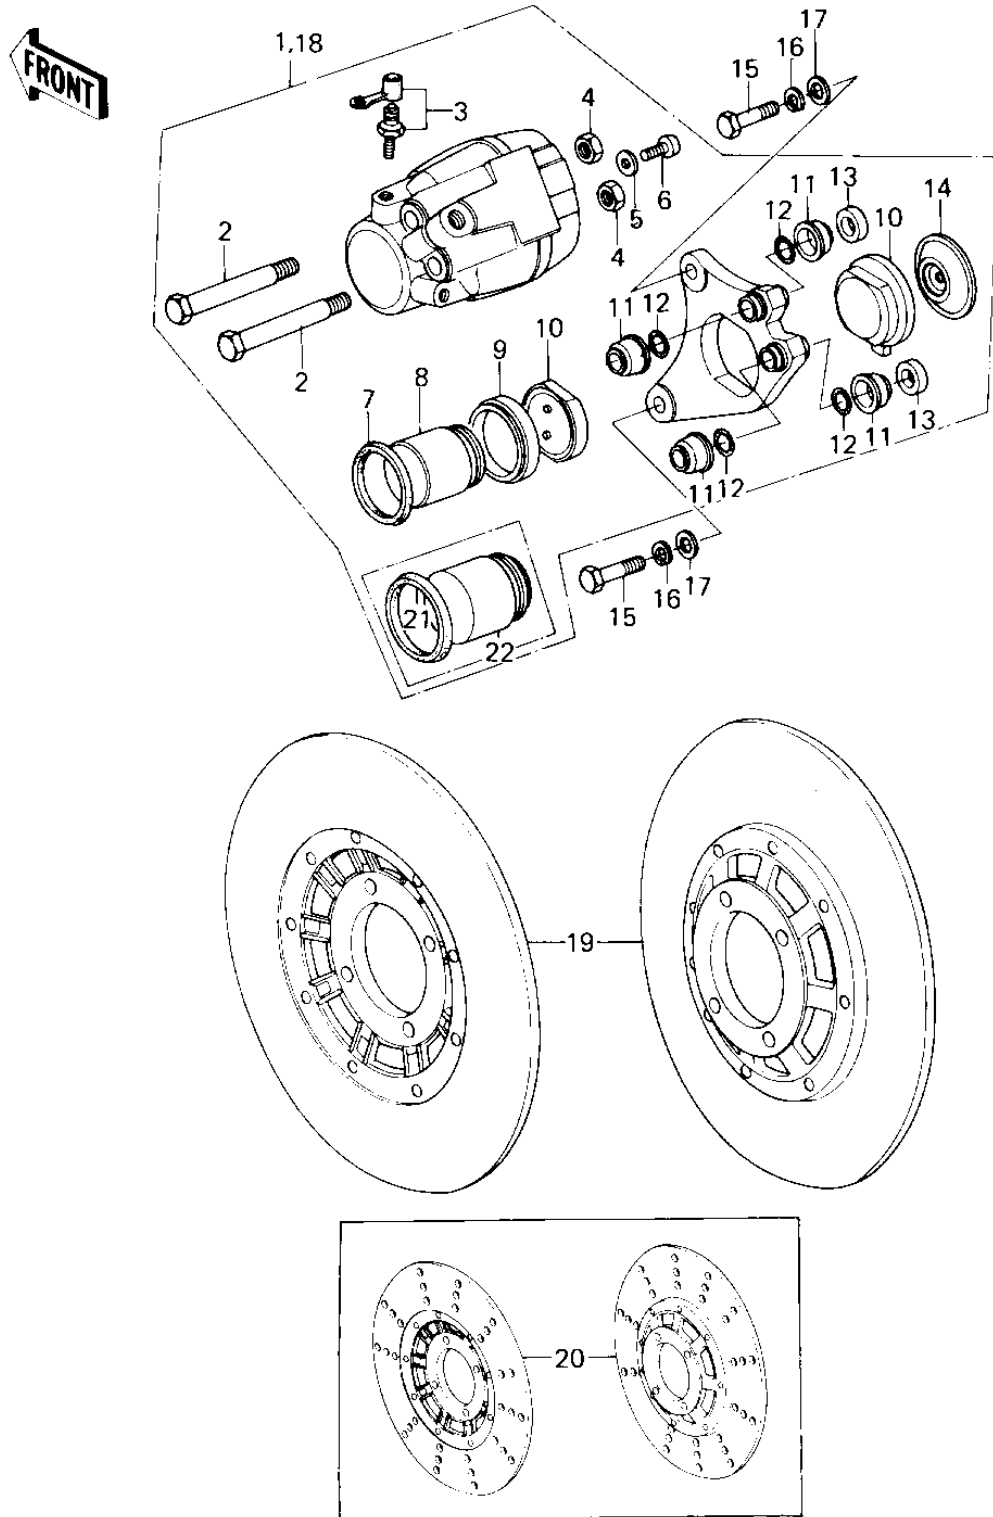

1979 Custom PARTS DIAGRAM

FRONT BRAKE

1979 Custom PARTS LIST

FRONT BRAKE

ITEM NAME	PART NUMBER	QUANTITY
CALIPER ASSY,FRONT,2 (Ref # 1)	43041-032	1
CALIPER ASSY,L.H, (Ref # 1)	43041-1024	1
BOLT (Ref # 2)	43045-006	4
BLEEDER SET (Ref # 3)	43085-001	2
NUT 10MM (Ref # 4)	315B1000	4
WASHER SPRING 6MM (Ref # 5)	461F0600	2
SCREW PAN HEAD 6X12 (Ref # 6)	220B0612	2
RING-PISTON (Ref # 7)	43049-001	2
PISTON (Ref # 8)	43048-1002	2
DUST SEALD,RUBBER (Ref # 9)	43054-003	2
PAD SET,(FRONT) (Ref # 10)	43050-5001	2
PAD SET (Ref # 10)	43082-1001	2
DUST SHILD,SHAFT (Ref # 11)	43052-005	8
"O" RING (Ref # 12)	43053-006	8
PLUG (Ref # 13)	43088-002	4
SPACER (Ref # 14)	43040-004	2
BOLT (Ref # 15)	92007-032	4
WASHER SPRING 10MM (Ref # 16)	461F1000	4
WASHER PLAIN 10MM (Ref # 17)	410B1000	4
CALIPER ASSY,FRONT,R (Ref # 18)	43041-033	1
CALIPER ASSY,R.H (Ref # 18)	43041-1025	1
DISC COMPLETE,FRONT (Ref # 19)	41080-1002	2
DISC PLATE,FRONT (Ref # 20)	41080-1019	2
RING,PISTON SEAL (Ref # 21)	43049-002	2
PISTON,BRAKE,42M/M (Ref # 22)	43020-1012	2