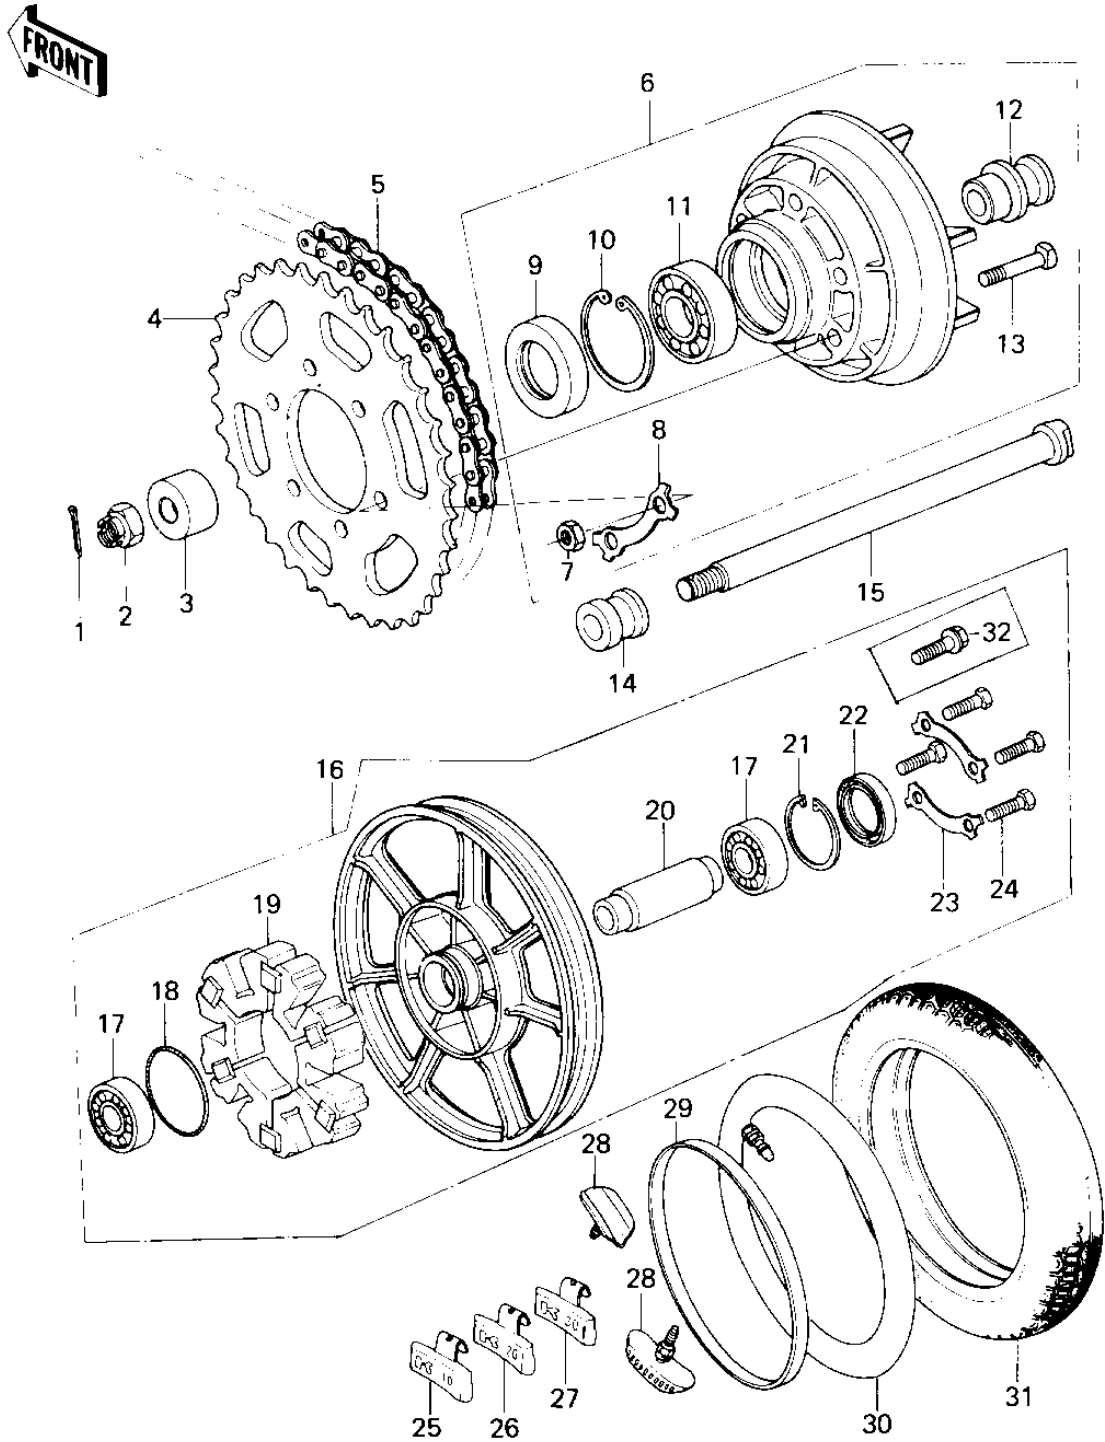

# 1979 Custom PARTS DIAGRAM

REAR WHEEL/TIRE/HUB/CHAIN

## REAR WHEEL/TIRE/HUB/CHAIN

ITEM NAME	PART NUMBER	QUANTITY
PIN-COTTER,4.0X35 (Ref # 1)	550D4035	1
UNAVAILABLE IN PRICE BOOK (Ref # 2)	92015055	1
COLLAR,REAR AXLE,22M (Ref # 3)	92027-1023	1
REAR SPROCKET,42T (Ref # 4)	42041-1003	1
CHAIN-EX50MV-0X102L (Ref # 5)	92057-1232	1
COUPLING ASSY,REAR H (Ref # 6)	42033-1003	1
UNAVAILABLE IN PRICE BOOK (Ref # 7)	42045005	6
WASHER LOCK (Ref # 8)	92088-007	3
OIL SEAL (Ref # 9)	92050-027	1
CIRCLIP,62M/M (Ref # 10)	92033-1044	1
BALL BEARING,#6206 (Ref # 11)	601B6206	1
SLEEVE,REAR HUB COUP (Ref # 12)	42036-1005	1
BOLT-REAR SPROCKET (Ref # 13)	92003-087	6
COLLAR,REAR AXLE,33M (Ref # 14)	92027-1022	1
COLLAR 39M/M,RR AXLE (Ref # 14)	92027-1174	1
AXLE,RR (Ref # 15)	41068-1086	1
UNAVAILABLE IN PRICE BOOK (Ref # 16)	41073 -1005	1
SOLID WHEEL ASSY,REA (Ref # 16)	41073-1036	1
SOLID WHEEL ASSY,REA (Ref # 16)	41073-1036	1
SOLID WHEEL ASSY,REA (Ref # 16)	41073-1042	1
BRG,BALL,#6205ZZC3 (Ref # 17)	601B6205ZZ	2
BEARING BALL #6205Z (Ref # 17)	601B6205Z	2
"0" RING,65MM (Ref # 18)	671B2565	1
SHOCK DAMPER,REAR HU (Ref # 19)	42014-033	1
COLLAR,REAR HUB BRG (Ref # 20)	92027-1021	1
RING,SNAP,56.2M/M (Ref # 21)	92033-1043	1
OIL SEAL WTC35527 (Ref # 22)	92052-006	1
WASHER,LOCK (Ref # 23)	92088-023	2
BOLT (Ref # 24)	92001-160	4

## 1979 Custom PARTS LIST

### REAR WHEEL/TIRE/HUB/CHAIN

ITEM NAME	PART NUMBER	QUANTITY
WEIGHT,BALANCE,10GR (Ref # 25)	41075-1001	AR
BALANCER-WHEEL,10G (Ref # 25)	41075-1011	AR
WEIGHT,BALANCE,20GR (Ref # 26)	41075-1002	AR
BALANCER-WHEEL,20G (Ref # 26)	41075-1012	AR
WEIGHT,BALANCE,30GR (Ref # 27)	41075-1003	AR
BALANCER-WHEEL,30G (Ref # 27)	41075-1013	AR
STOPPER,RIM,2.15 (Ref # 28)	41024-1001	2
BAND,RIM,4.00/5.10-1 (Ref # 29)	41023-1006	1
TUBE 350/375/410-18 (Ref # 30)	41022-031	1
TIRE 400H-18 K87 (Ref # 31)	41021-039	1
BOLT,HEX HEAD,10X30 (Ref # 32)	92001-1173	4