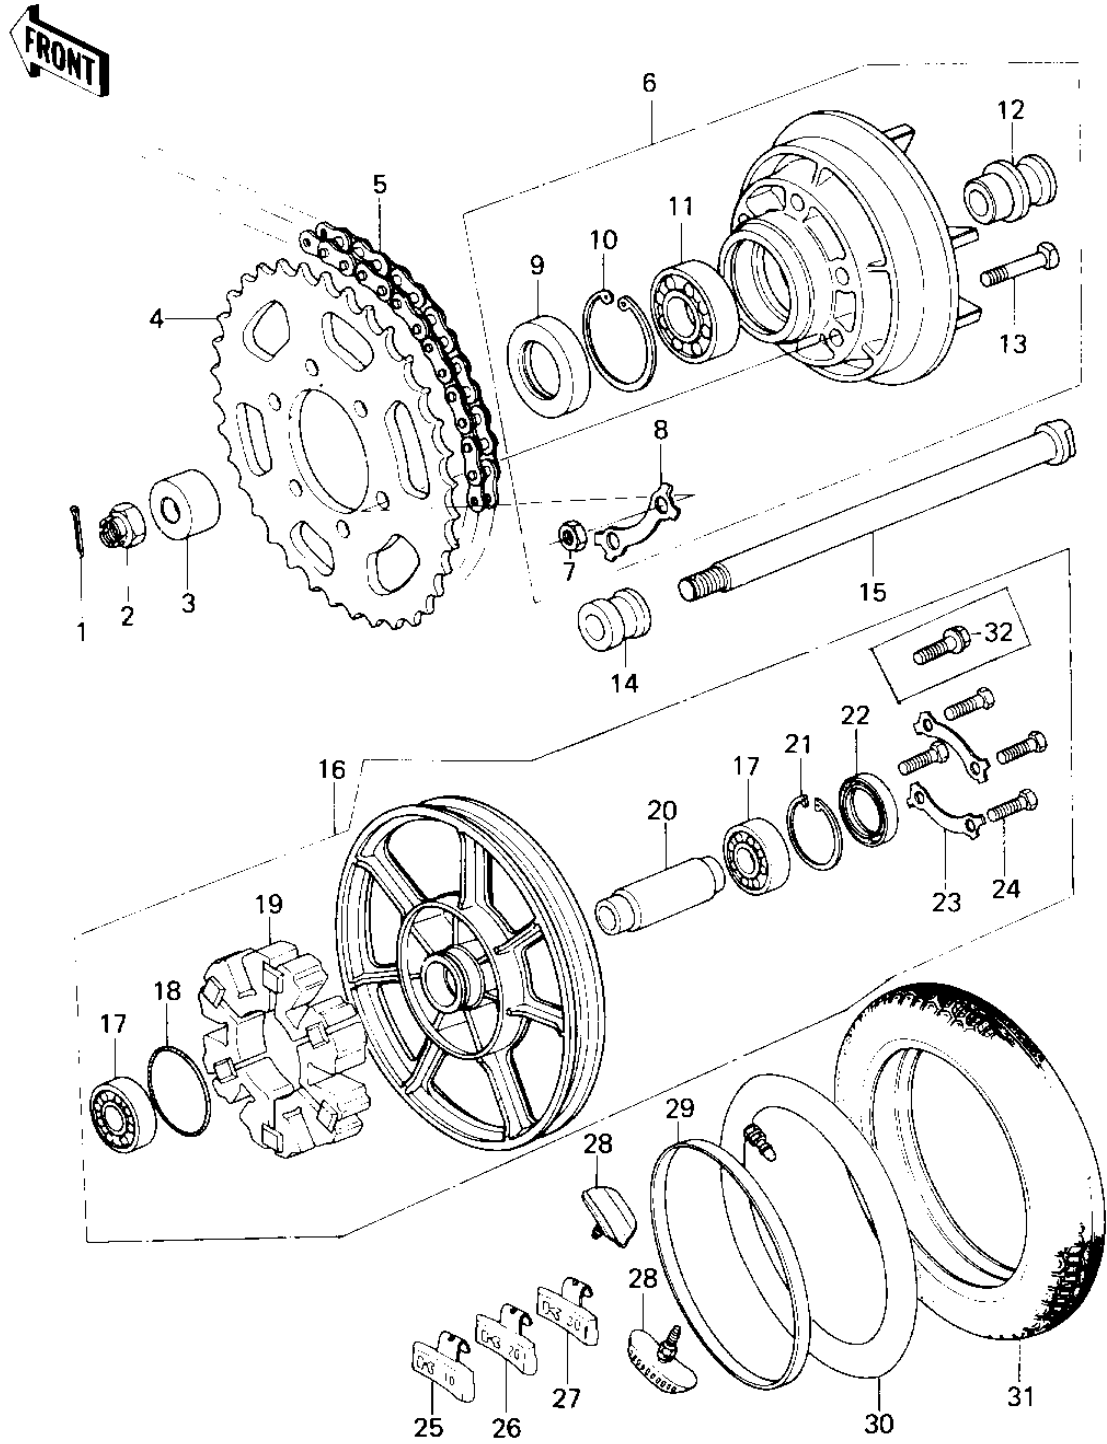

1979 Custom PARTS DIAGRAM

REAR WHEEL/TIRE/HUB/CHAIN

1979 Custom PARTS LIST

REAR WHEEL/TIRE/HUB/CHAIN

ITEM NAME	PART NUMBER	QUANTITY
PIN-COTTER,4.0X35 (Ref # 1)	550D4035	1
UNAVAILABLE IN PRICE BOOK (Ref # 2)	92015055	1
COLLAR,REAR AXLE,22M (Ref # 3)	92027-1023	1
REAR SPROCKET,42T (Ref # 4)	42041-1003	1
CHAIN-EX50MV-0X102L (Ref # 5)	92057-1232	1
COUPLING ASSY,REAR H (Ref # 6)	42033-1003	1
UNAVAILABLE IN PRICE BOOK (Ref # 7)	42045005	6
WASHER LOCK (Ref # 8)	92088-007	3
OIL SEAL (Ref # 9)	92050-027	1
CIRCLIP,62M/M (Ref # 10)	92033-1044	1
BALL BEARING,#6206 (Ref # 11)	601B6206	1
SLEEVE,REAR HUB COUP (Ref # 12)	42036-1005	1
BOLT-REAR SPROCKET (Ref # 13)	92003-087	6
COLLAR,REAR AXLE,33M (Ref # 14)	92027-1022	1
COLLAR 39M/M,RR AXLE (Ref # 14)	92027-1174	1
AXLE,RR (Ref # 15)	41068-1086	1
UNAVAILABLE IN PRICE BOOK (Ref # 16)	41073 -1005	1
SOLID WHEEL ASSY,REA (Ref # 16)	41073-1036	1
SOLID WHEEL ASSY,REA (Ref # 16)	41073-1036	1
SOLID WHEEL ASSY,REA (Ref # 16)	41073-1042	1
BRG,BALL,#6205ZZC3 (Ref # 17)	601B6205ZZ	2
BEARING BALL #6205Z (Ref # 17)	601B6205Z	2
"0" RING,65MM (Ref # 18)	671B2565	1
SHOCK DAMPER,REAR HU (Ref # 19)	42014-033	1
COLLAR,REAR HUB BRG (Ref # 20)	92027-1021	1
RING,SNAP,56.2M/M (Ref # 21)	92033-1043	1
OIL SEAL WTC35527 (Ref # 22)	92052-006	1
WASHER,LOCK (Ref # 23)	92088-023	2
BOLT (Ref # 24)	92001-160	4

1979 Custom PARTS LIST

REAR WHEEL/TIRE/HUB/CHAIN

ITEM NAME	PART NUMBER	QUANTITY
WEIGHT,BALANCE,10GR (Ref # 25)	41075-1001	AR
BALANCER-WHEEL,10G (Ref # 25)	41075-1011	AR
WEIGHT,BALANCE,20GR (Ref # 26)	41075-1002	AR
BALANCER-WHEEL,20G (Ref # 26)	41075-1012	AR
WEIGHT,BALANCE,30GR (Ref # 27)	41075-1003	AR
BALANCER-WHEEL,30G (Ref # 27)	41075-1013	AR
STOPPER,RIM,2.15 (Ref # 28)	41024-1001	2
BAND,RIM,4.00/5.10-1 (Ref # 29)	41023-1006	1
TUBE 350/375/410-18 (Ref # 30)	41022-031	1
TIRE 400H-18 K87 (Ref # 31)	41021-039	1
BOLT,HEX HEAD,10X30 (Ref # 32)	92001-1173	4