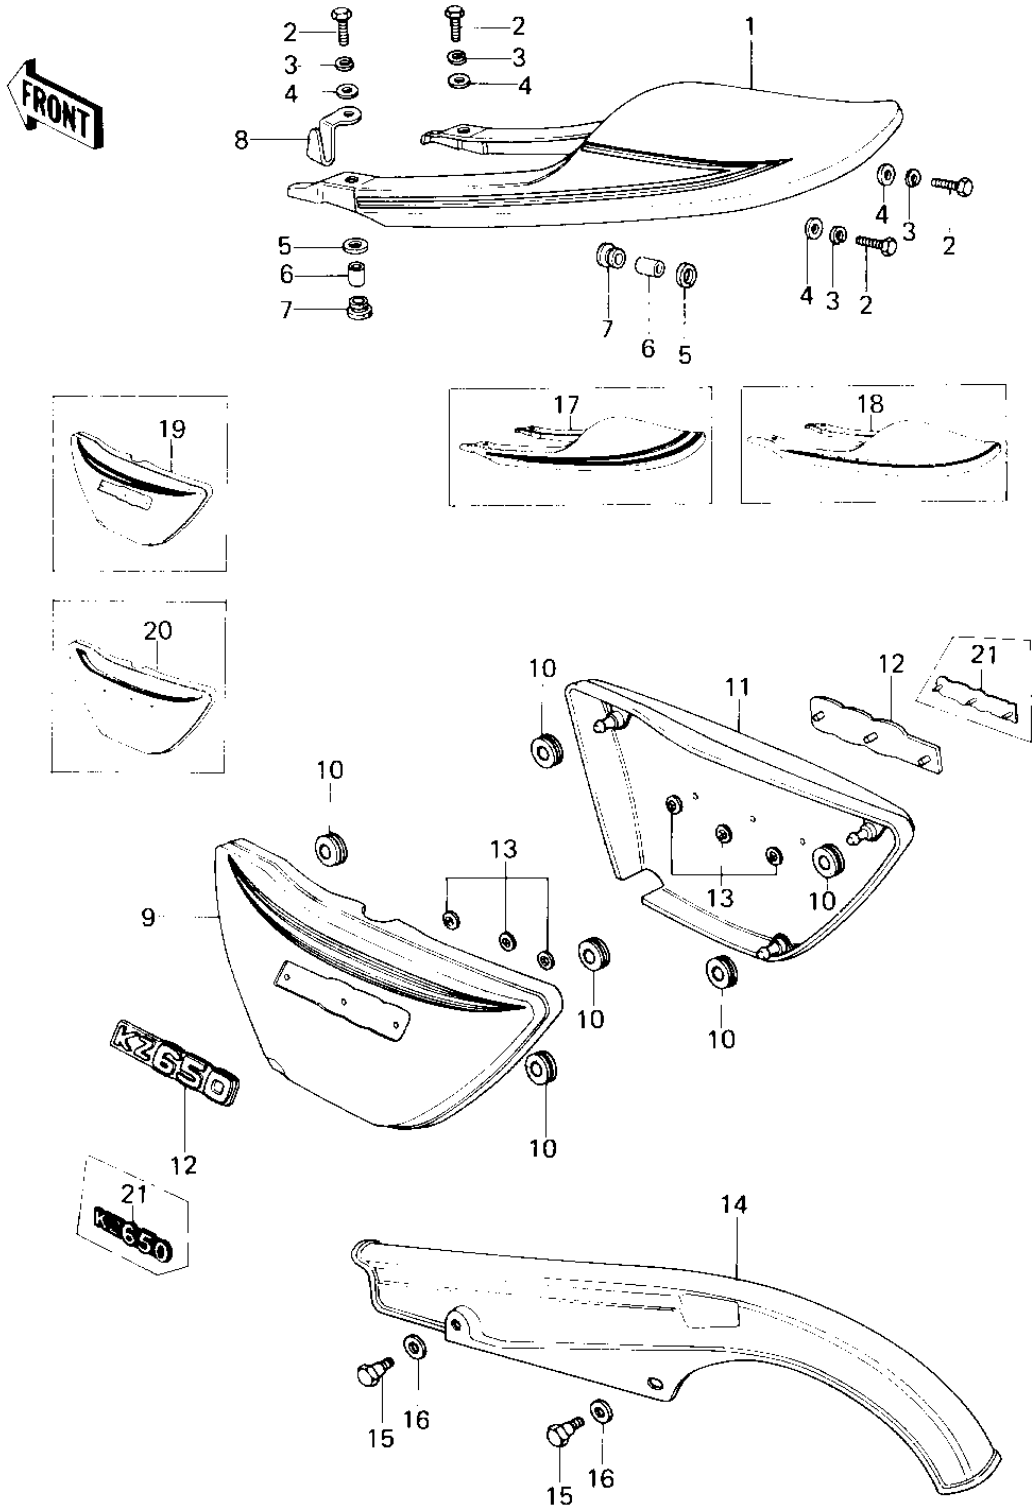

1979 Custom PARTS DIAGRAM

SIDE COVERS/SEAT COVER/CHAIN COVER

1979 Custom PARTS LIST

SIDE COVERS/SEAT COVER/CHAIN COVER

ITEM NAME	PART NUMBER	QUANTITY
COVER,REAR SEAT,BLUE (Ref # 1)	53043-016-7M	1
COVER,REAR SEAT,SILV (Ref # 1)	53043-016-7N	1
BOLT-UPSET (Ref # 2)	112G0625	4
WASHER SPRING 6MM (Ref # 3)	461F0600	4
WASHER,PLAIN,7MM (Ref # 4)	92022-228	4
DAMPER RUBBER (Ref # 5)	92075-175	4
COLLAR (Ref # 6)	92027-241	4
RUBBER,FENDER COVER (Ref # 7)	92075-174	4
BRACKET,HELMET HOLDE (Ref # 8)	32122-057	1
COVER,SIDE,L.H,R.BLU (Ref # 9)	36001-5033-7M	1
COVER,SIDE,L.H,M.SLV (Ref # 9)	36001-5035-7N	1
GROMMET (Ref # 10)	92071-056	6
COVER,SIDE,R.H,R.BLU (Ref # 11)	36001-5034-7M	1
COVER,SIDE,R.H,M.SLV (Ref # 11)	36001-5036-7N	1
COVER,SIDE,R.H,S.SLV (Ref # 11)	36001-5038-7W	1
COVER,SIDE,R.H,D.BLU (Ref # 11)	36001-1035-7Z	1
EMBLEM,SIDE COVER (Ref # 12)	56018-256	2
NUT,LOCK,3MM (Ref # 13)	92018-005	6
CASE-CHAIN (Ref # 14)	36014-068	1
BOLT,HEAX HEAD,6X14 (Ref # 15)	92001-115	2
WASHER,8.5X20X1.6 (Ref # 16)	92022-1561	2
COVER,REAR SEAT,SILV (Ref # 17)	53043-016-7W	1
COVER,SEAT,L.D.BLUE (Ref # 18)	14025-5007-7Z	1
COVER,SIDE,L.H,S.SLV (Ref # 19)	36001-5037-7W	1
COVER,SIDE,L.H,D.BLU (Ref # 20)	36001-1034-7Z	1
MARK,SIDE COVER (Ref # 21)	56018-1063	2