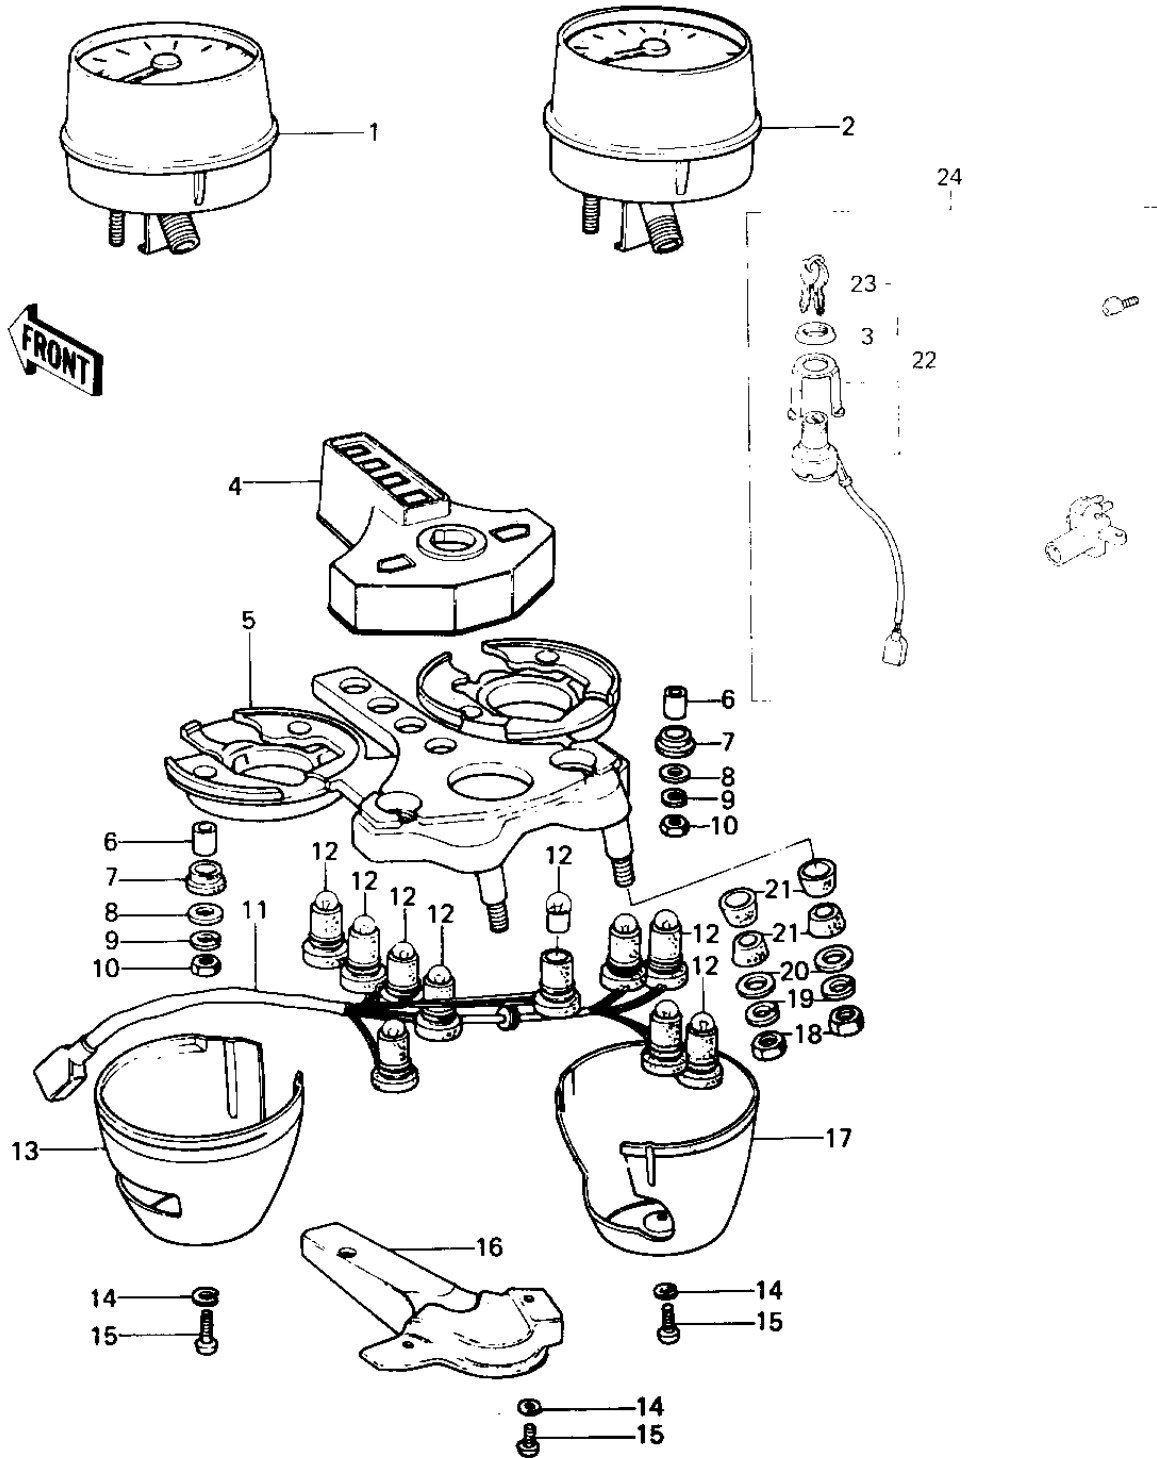

# 1978 Custom PARTS DIAGRAM

METERS/IGNITION SWITCH

Re

100-8

## METERS/IGNITION SWITCH

ITEM NAME	PART NUMBER	QUANTITY
SPEEDOMETER,MPH (Ref # 1)	25006-052	1
SPEEDOMETER ASSY,KPH (Canada) (Ref # 1)	25005-1013	1
SPEEDO ASSY,KPH (Canada) (Ref # 1)	25006-054	1
SPEEDOMETER,MPH (Ref # 1)	25005-1037	1
SPEEDOMETER,MPH (Ref # 1)	25005-1037	1
TACHOMETER (Ref # 2)	25027-011	1
TACHOMETER ASSY (Ref # 2)	25015-1011	1
NUT,IGNITION SW LOCK (Ref # 3)	27007-004	1
COVER,METER,INDICATE (Ref # 4)	25023-015	1
BRACKET,METER (Ref # 5)	25008-045	1
COLLAR,METER (Ref # 6)	92027-211	1
RUBBER,METER (Ref # 7)	92075-172	1
WASHER,PLAIN,5MM (Ref # 8)	92022-241	1
WASHER SPRING 5MM (Ref # 9)	461F0500	1
NUT 5MM (Ref # 10)	312B0500	1
SOCKET,SPEEDOMETER (Ref # 11)	25011-049	1
BULB 12V 3W (Ref # 12)	92069-018	1
COVER,SPEEDOMETER (Ref # 13)	25012-010	1
WASHER SPRING 3MM (Ref # 14)	461F0300	1
SCREW PAN HEAD 3X8 (Ref # 15)	220B0308	1
COVER,METER BRACKET (Ref # 16)	25024-006	1
COVER,TACHOMETER (Ref # 17)	25012-011	1
NUT,8MM (Ref # 18)	311B0800	1
WASHER SPRING 8MM (Ref # 19)	461F0800	1
WASHER PLAIN 8MM (Ref # 20)	411B0800	1
DAMPER RUBBER (Ref # 21)	92075-080	1
SWITCH ASSY,IGNITION (Ref # 22)	27005-5001	1
SWITCH ASSY,IGNITION (Ref # 22)	27005-5007	1
KEY SET,#801 (Ref # 23)	27008-068-01	1

# 1978 Custom PARTS LIST

## METERS/IGNITION SWITCH

ITEM NAME	PART NUMBER	QUANTITY
KEY SET,#845 (Ref # 23)	27008-068-45	1
KEY,BLANK (Ref # 23)	27008-1014	1
KEY-LOCK,BLANK (Ref # 23)	27008-1103	1
LOCK SET,KZ650B3 (Ref # 24)	27004-5020	1