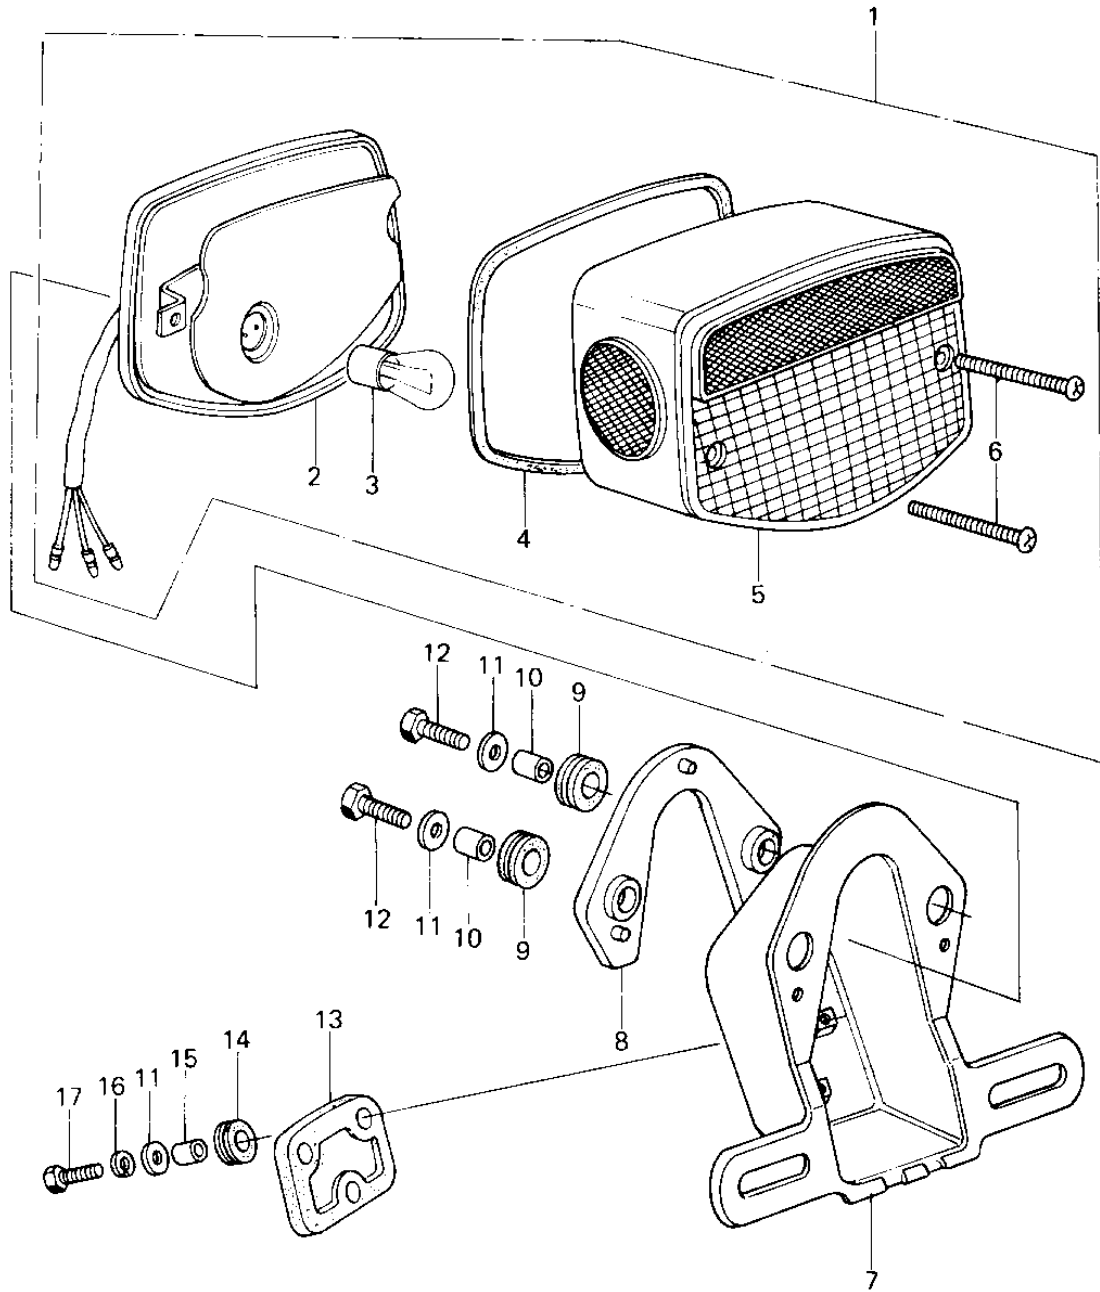

1978 Custom PARTS DIAGRAM

TAILLIGHT

1978 Custom PARTS LIST

TAILLIGHT

ITEM NAME	PART NUMBER	QUANTITY
TAIL LAMP UNIT (Ref # 1)	23025-064	1
CASE,TAIL LIGHT (Ref # 2)	23027-041	1
BULB,12V 32/3CP (Ref # 3)	92069-059	1
GASKET,TAIL LENS (Ref # 4)	23028-021	1
LENS,TAIL LAMP (Ref # 5)	23026-034	1
SCREW-PAN-CROS (Ref # 6)	220R0460	1
BRACKET,LICENSE PLAT (Ref # 7)	23036-051	1
DAMPER RUBBER (Ref # 8)	23066-023	1
DAMPER RUBBER (Ref # 9)	23066-020	1
COLLAR,6.8X10X8.5 (Ref # 10)	92027-129	1
WASHER 6.5X20X1.6T (Ref # 11)	92022-125	1
BOLT-UPSET (Ref # 12)	112G0618	1
DAMPER RUBBER,RR FEN (Ref # 13)	35039-004	1
DAMPER RUBBER,RR FEN (Ref # 14)	92075-121	1
COLLAR 6.8X10X14.5 (Ref # 15)	92027-156	1
WASHER SPRING 6MM (Ref # 16)	461F0600	1
BOLT-UPSET (Ref # 17)	112G0625	1