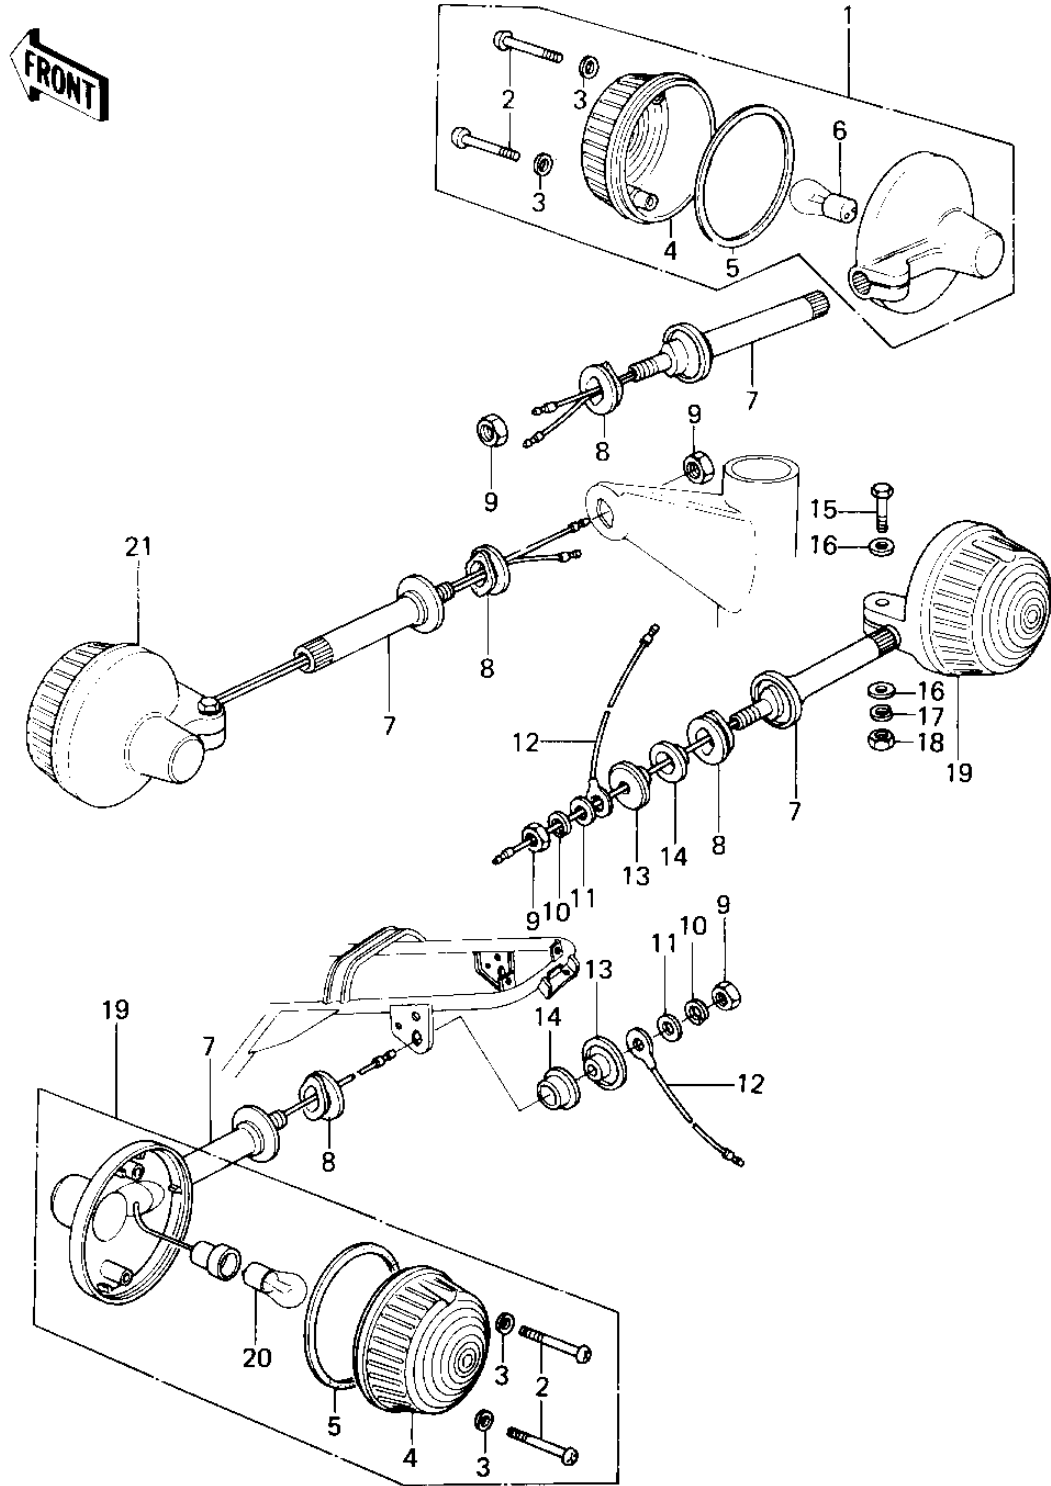

1978 Custom PARTS DIAGRAM

TURN SIGNALS

1978 Custom PARTS LIST

TURN SIGNALS

ITEM NAME	PART NUMBER	QUANTITY
LIGHT ASSY,TRN SG,R. (Ref # 1)	23040-1005	1
SCREW-PAN HEAD,4X35 (Ref # 2)	220E0435A	1
WASHER-PLAIN,4MM (Ref # 3)	23058-002	1
LENS-SIGNAL LAMP (Ref # 4)	23048-1024	1
GASKET,TURN SIG LAMP (Ref # 5)	23050-002	1
UNAVAILABLE IN PRICE BOOK (Ref # 6)	92089-060	1
BRACKET,TURN SIGNAL. (Ref # 7)	23051-053	1
DAMPER RUBBER (Ref # 8)	92075-128	1
NUT 10MM (Ref # 9)	315B1000	1
WASHER SPRING 10MM (Ref # 10)	461F1000	1
WASHER,PLAIN (Ref # 11)	92022-239	1
LEAD WIRE,SIGNAL LAM (Ref # 12)	26011-063	1
COLLAR (Ref # 13)	92027-147	1
DAMPER RUBBER,SIG LM (Ref # 14)	92075-158	1
BOLT-UPSET (Ref # 15)	112G0630	1
WASHER PLAIN 6MM (Ref # 16)	411B0600	1
WASHER SPRING 6MM (Ref # 17)	461F0600	1
NUT 6MM (Ref # 18)	311B0600	1
LAMP-TURN SIGNAL (Ref # 19)	23040-029	1
BULB 12V 32CP (Ref # 20)	92069-055	1
LIGHT ASSY,TRN,SG,L. (Ref # 21)	23040-1006	1