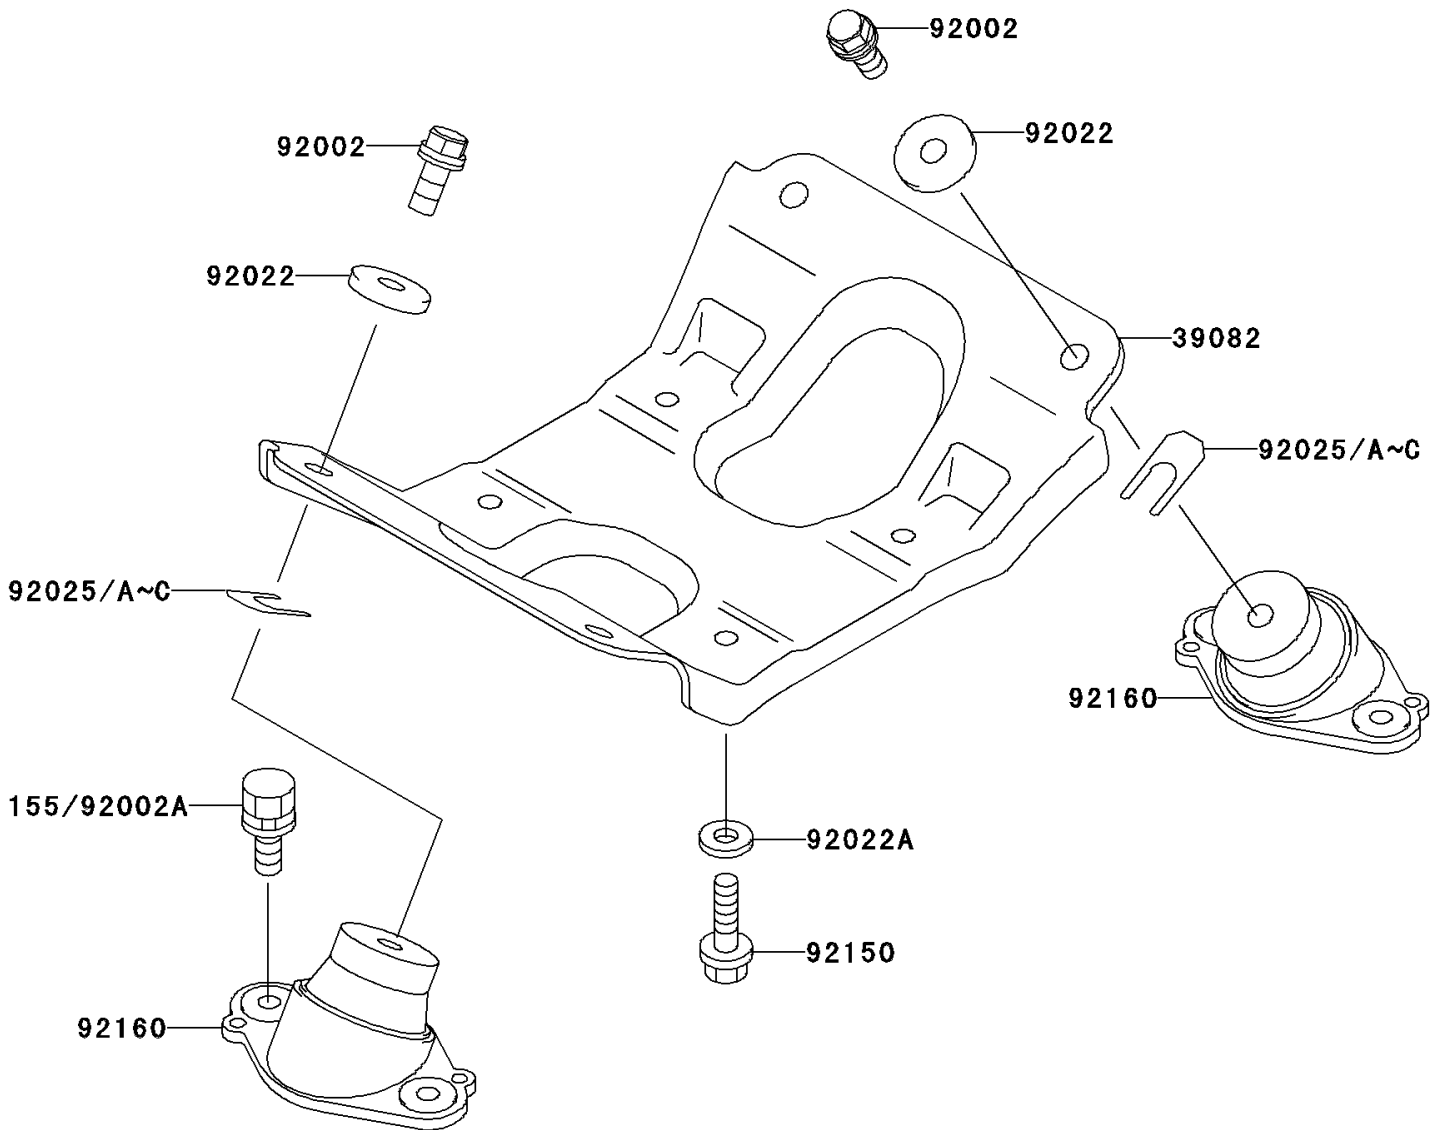

1998 SXI PRO PARTS DIAGRAM

Engine Mount

F3144

1998 SXI PRO PARTS LIST

Engine Mount

ITEM NAME	PART NUMBER	QUANTITY
BOLT-WSP-SMALL,8X20 (Ref # 155)	155R0820	8
MOUNT-ENGINE (Ref # 39082)	39082-3711	1
BOLT,10X25 (Ref # 92002)	92002-3770	4
WASHER,32X10.5X4 (Ref # 92022)	92022-3023	4
WASHER,10.2X20X1.5 (Ref # 92022A)	92022-3742	4
SHIM,T=0.3MM (Ref # 92025)	92025-3705	AR
SHIM,T=0.5MM (Ref # 92025A)	92025-3706	AR
SHIM,T=1.0MM (Ref # 92025B)	92025-3707	AR
SHIM,T=1.5MM (Ref # 92025C)	92025-3708	AR
BOLT,10X25 (Ref # 92150)	92150-3842	4
DAMPER,ENGINE MOUNT (Ref # 92160)	92160-3761	4