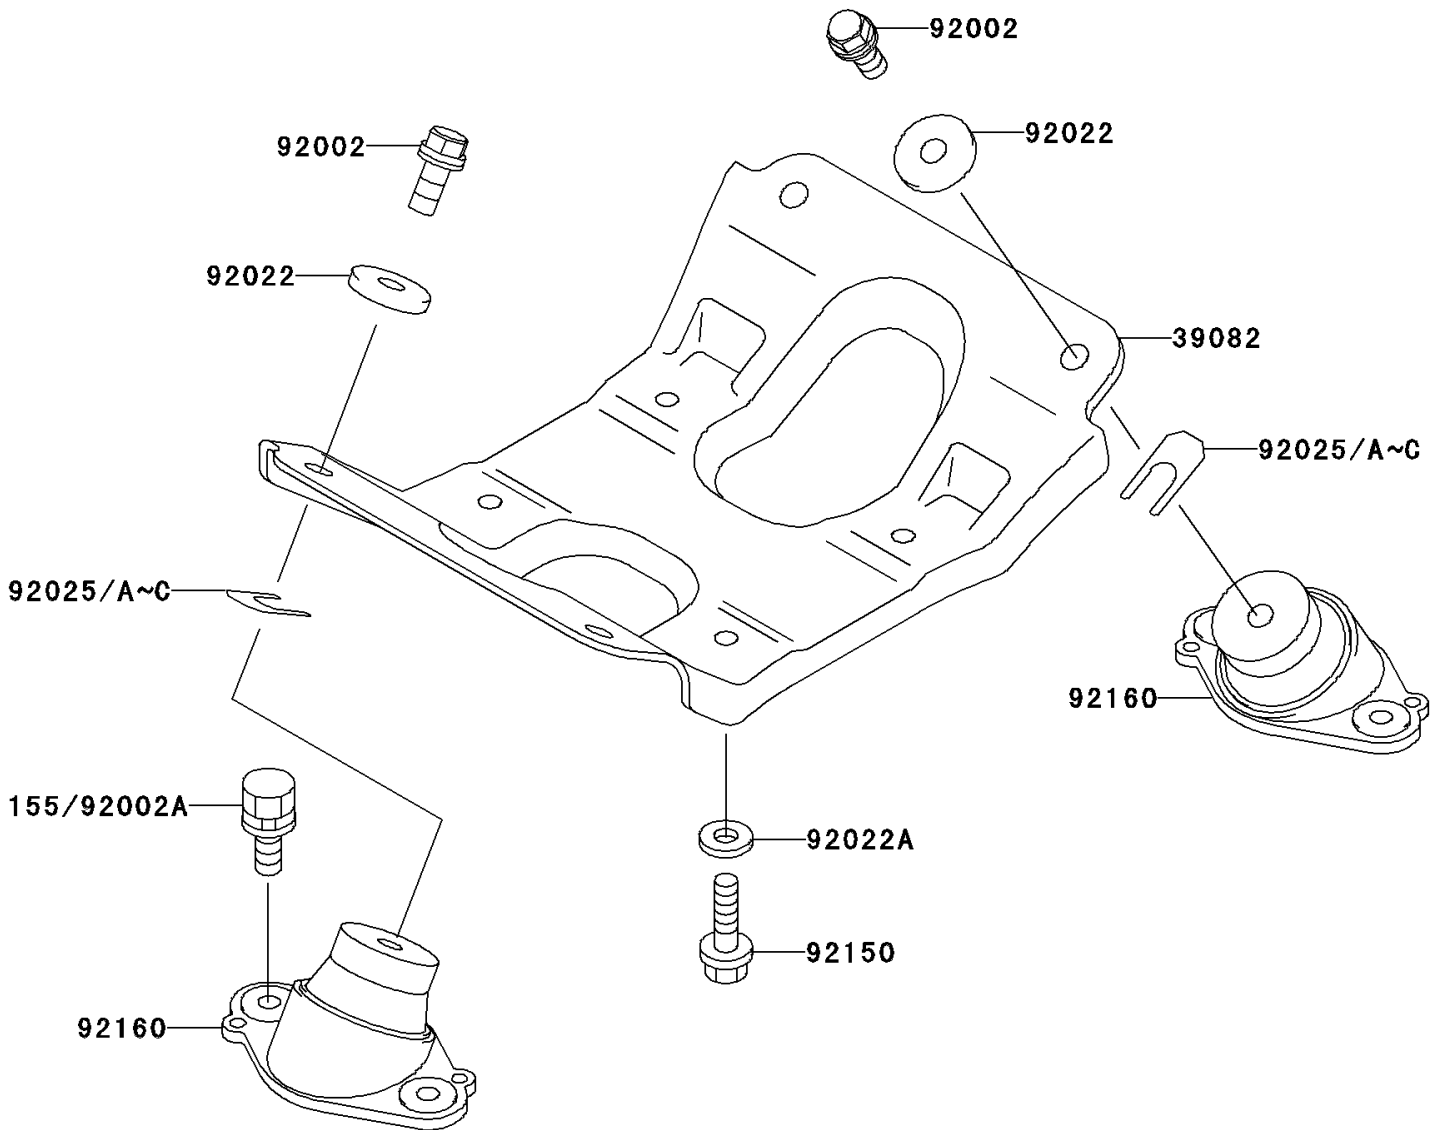

# 1999 SXI PRO PARTS DIAGRAM

Engine Mount

F3144

# 1999 SXI PRO PARTS LIST

## Engine Mount

ITEM NAME	PART NUMBER	QUANTITY
MOUNT-ENGINE (Ref # 39082)	39082-3711	1
BOLT,10X25 (Ref # 92002)	92002-3770	4
BOLT,8X25 (Ref # 92002A)	92002-3774	8
WASHER,32X10.5X4 (Ref # 92022)	92022-3023	4
WASHER,10.2X20X1.5 (Ref # 92022A)	92022-3742	4
SHIM,T=0.3MM (Ref # 92025)	92025-3705	AR
SHIM,T=0.5MM (Ref # 92025A)	92025-3706	AR
SHIM,T=1.0MM (Ref # 92025B)	92025-3707	AR
SHIM,T=1.5MM (Ref # 92025C)	92025-3708	AR
BOLT,10X25 (Ref # 92150)	92150-3842	4
DAMPER,ENGINE MOUNT (Ref # 92160)	92160-3761	4