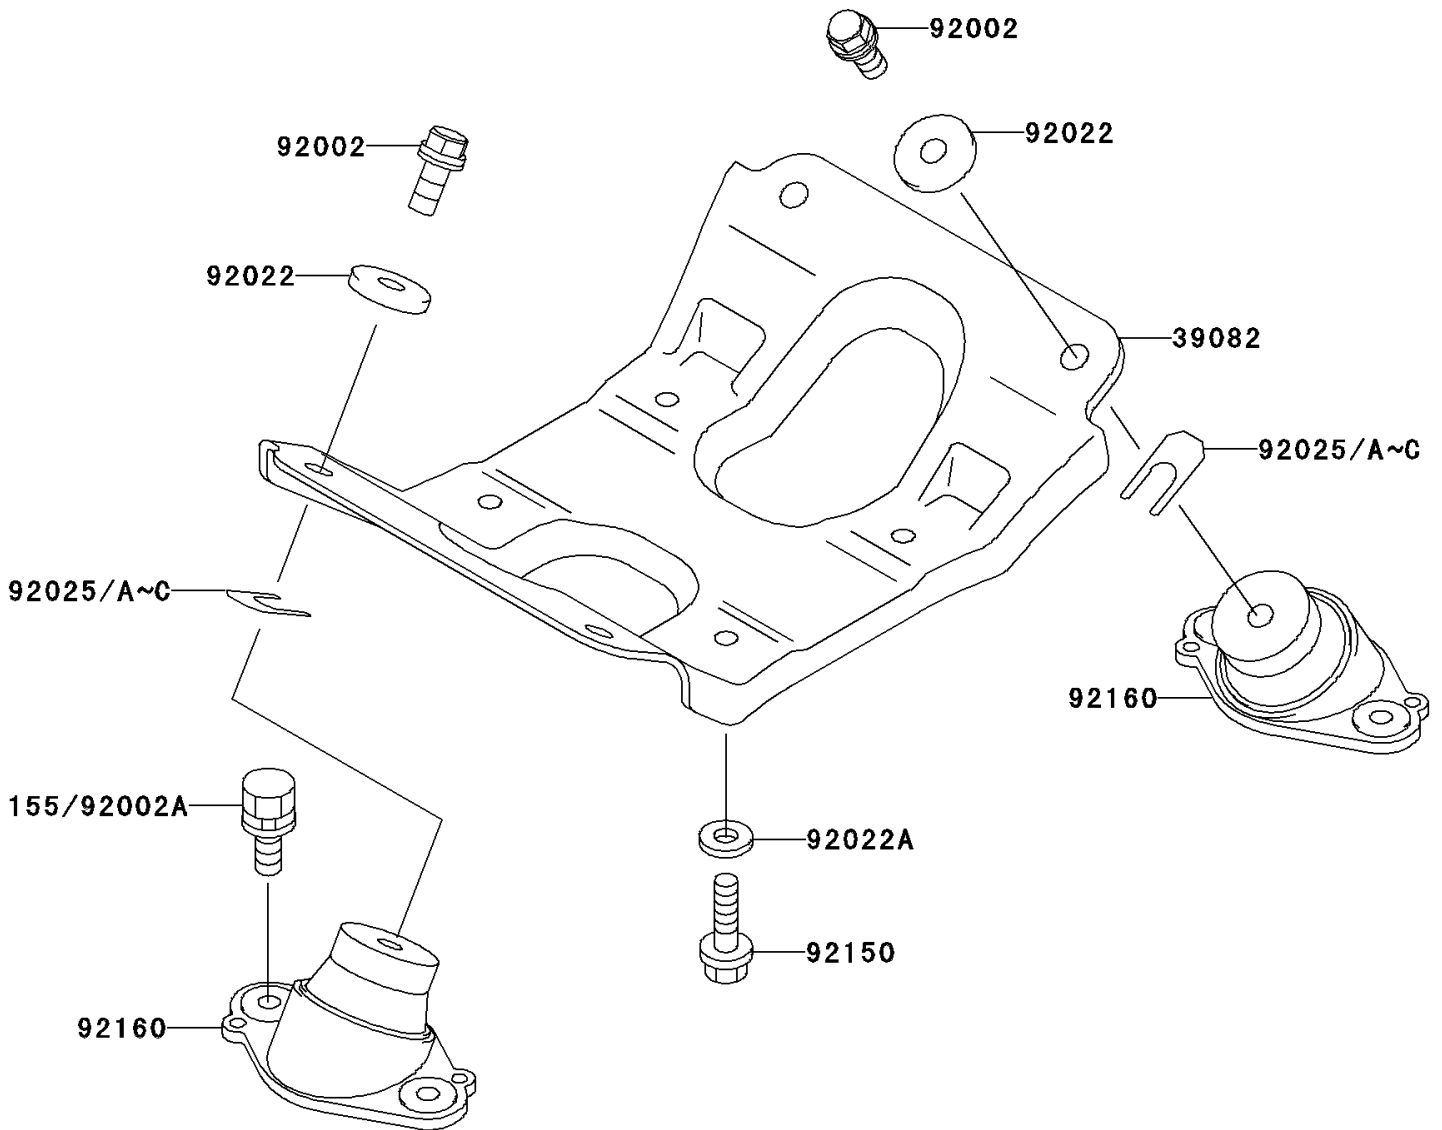

2000 SXI PRO PARTS DIAGRAM

Engine Mount

F3144

2000 SXI PRO PARTS LIST

Engine Mount

ITEM NAME	PART NUMBER	QUANTITY
MOUNT-ENGINE (Ref # 39082)	39082-3711	1
BOLT,10X25 (Ref # 92002)	92002-3770	4
BOLT,8X25 (Ref # 92002A)	92002-3774	8
WASHER,32X10.5X4 (Ref # 92022)	92022-3023	4
WASHER,10.2X20X1.5 (Ref # 92022A)	92022-3742	4
SHIM,T=0.3MM (Ref # 92025)	92025-3705	AR
SHIM,T=0.5MM (Ref # 92025A)	92025-3706	AR
SHIM,T=1.0MM (Ref # 92025B)	92025-3707	AR
SHIM,T=1.5MM (Ref # 92025C)	92025-3708	AR
BOLT,10X25 (Ref # 92150)	92150-3842	4
DAMPER,ENGINE MOUNT (Ref # 92160)	92160-3761	4