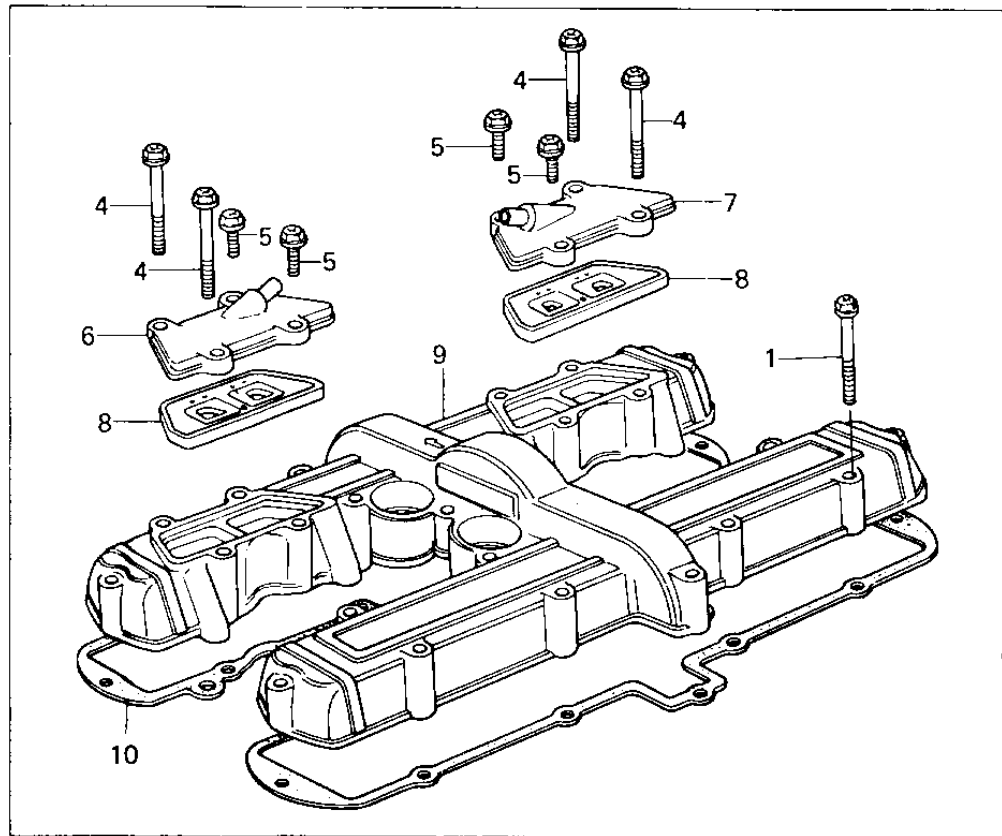

# 1978 SR PARTS DIAGRAM

## CYLINDER HEAD COVER

# 1978 SR PARTS LIST

## CYLINDER HEAD COVER

ITEM NAME	PART NUMBER	QUANTITY
BOLT,HEX HEAD,6X45 (Ref # 1)	92001-165	20
COVER,CYLINDER HEAD (Ref # 2)	11022-009-2H	1
COVER,CYLINDER HEAD (Ref # 2)	14025-1065	1
GASKET,CYL HEAD COVER (Ref # 3)	11009-1025	1
GASKET,CYL HEAD COVER (Ref # 10)	11009-1065	1
BOLT,HEX HEAD,6X45 (Ref # 11)	92001-165	4
BOLT,HEX HEAD,6X45 (Ref # 11)	92001-165	4
GEAR,TACHOMETER,10T (Ref # 12)	13223-011	1
RING-O,10MM (Ref # 13)	92055-1149	1
GUIDE,TACHOMETER GEAR (Ref # 14)	92087-010	1
OIL SEAL (Ref # 15)	92050-075	1
GASKET,TACHOMETER GER (Ref # 16)	92065-103	1
HOLDER SET,TACHOMETER (Ref # 17)	13091-5001	1
HOLDER,TACHOMETR,3.2T (Ref # 18)	13091-1009	1
HOLDER,TACHOMETER2.3T (Ref # 19)	13091-1008	1
BOLT,6X14 (Ref # 20)	120P0614	1