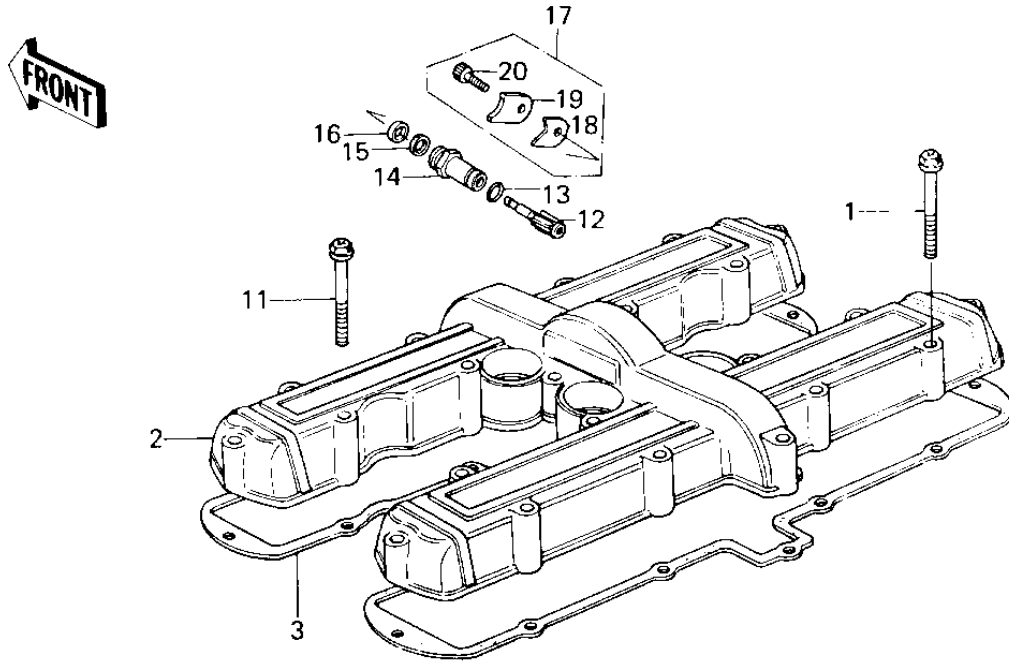

# 1978 SR PARTS DIAGRAM

## CYLINDER HEAD COVER

# 1978 SR PARTS LIST

## CYLINDER HEAD COVER

ITEM NAME	PART NUMBER	QUANTITY
BOLT,HEX HEAD,6X45 (Ref # 1)	92001-165	20
COVER,CYLINDER HEAD (Ref # 2)	11022-009-2H	1
COVER,CYLINDER HEAD (Ref # 2)	14025-1065	1
GASKET,CYL HEAD COVER (Ref # 3)	11009-1025	1
GASKET,CYL HEAD COVER (Ref # 10)	11009-1065	1
BOLT,HEX HEAD,6X45 (Ref # 11)	92001-165	4
BOLT,HEX HEAD,6X45 (Ref # 11)	92001-165	4
GEAR,TACHOMETER,10T (Ref # 12)	13223-011	1
RING-O,10MM (Ref # 13)	92055-1149	1
GUIDE,TACHOMETER GEAR (Ref # 14)	92087-010	1
OIL SEAL (Ref # 15)	92050-075	1
GASKET,TACHOMETER GER (Ref # 16)	92065-103	1
HOLDER SET,TACHOMETER (Ref # 17)	13091-5001	1
HOLDER,TACHOMETR,3.2T (Ref # 18)	13091-1009	1
HOLDER,TACHOMETER2.3T (Ref # 19)	13091-1008	1
BOLT,6X14 (Ref # 20)	120P0614	1