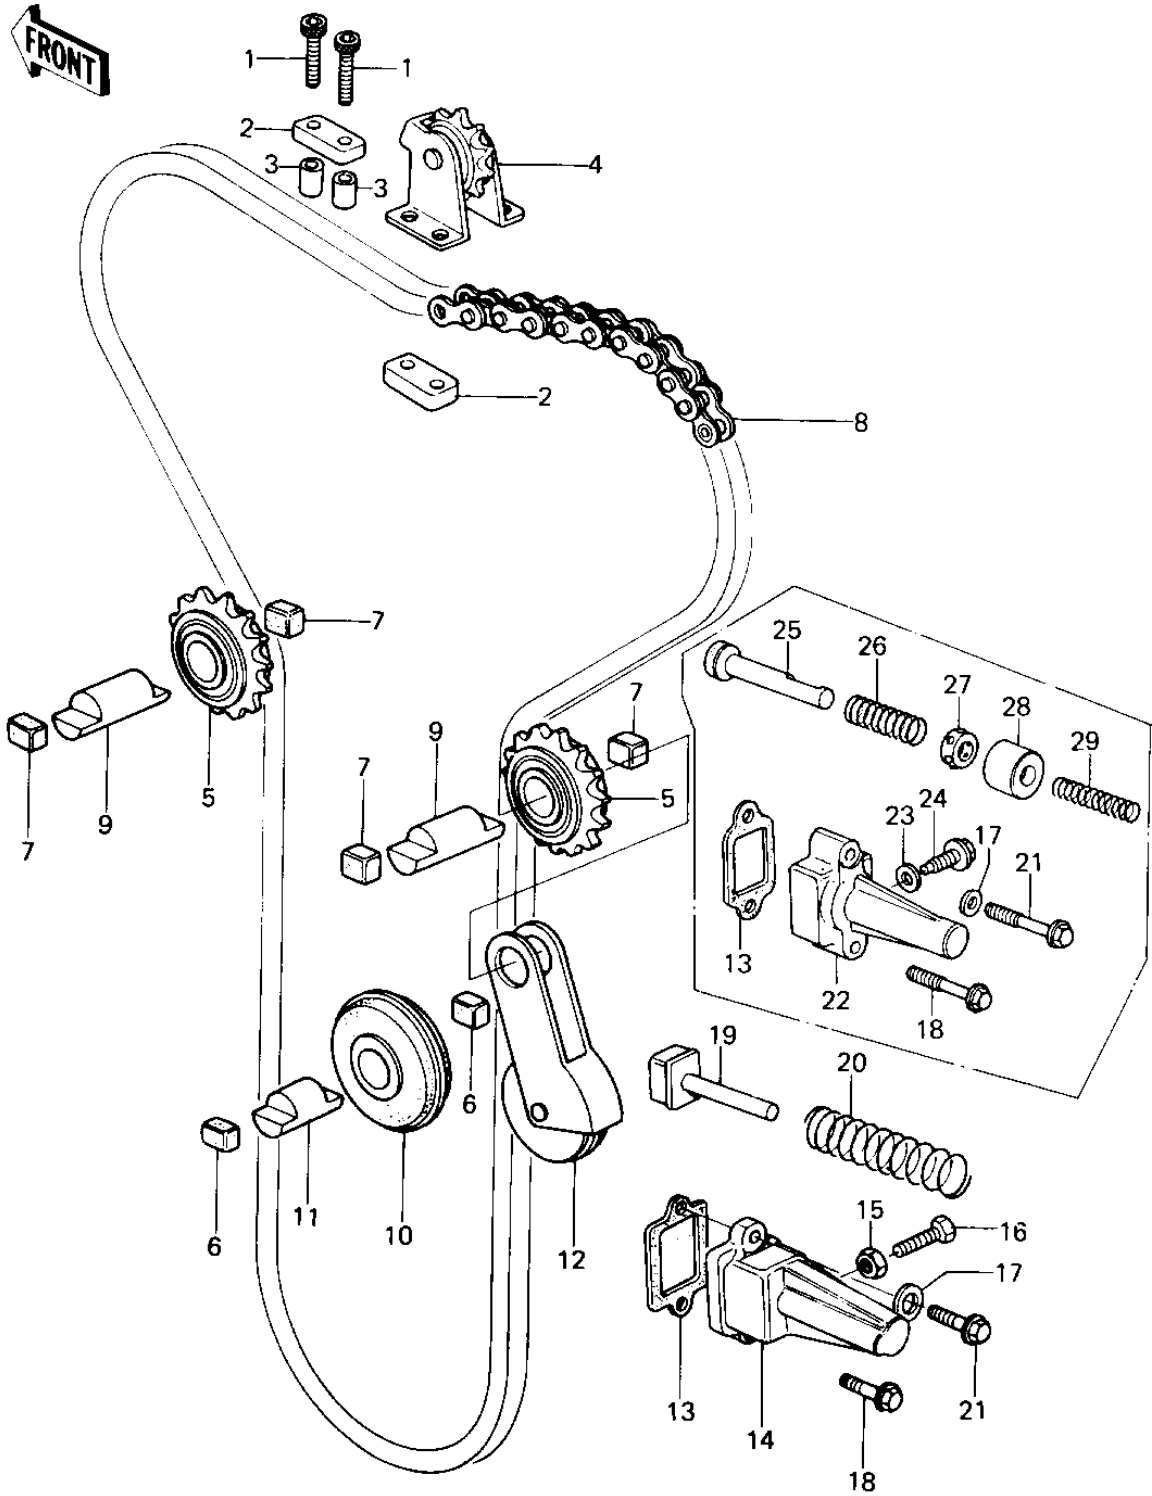

1978 SR PARTS DIAGRAM

CAM CHAIN/TENSIONER

1978 SR PARTS LIST

CAM CHAIN/TENSIONER

ITEM NAME	PART NUMBER	QUANTITY
BOLT,ALLEN,6X32 (Ref # 1)	120Q0632	4
DAMPER RUBBER (Ref # 2)	92075-289	4
COLLAR,8X15 (Ref # 3)	92027-1079	4
IDLER ASSY,CAM CHAIN (Ref # 4)	12053-1013	1
IDLER ASSY,CAM CHAIN (Ref # 5)	12053-1012	2
DAMPER RUBBER (Ref # 6)	92075-123	2
RUBBER,GUIDE ROLLAR (Ref # 7)	92075-232	4
CHAIN,CAM (Ref # 8)	21070-012	1
SHAFT,GUIDE ROLLER (Ref # 9)	12052-005	2
ROLLER,CAM CHN GUIDE (Ref # 10)	12055-004	1
SHAFT,CAM CHAIN GUIDE (Ref # 11)	12052-003	1
TENSIONER,CAM CHAIN (Ref # 12)	12048-015	1
GASKET,TENSIONER (Ref # 13)	11009-1980	1
HOLDER,TENSIONER (Ref # 14)	12049-1003	1
NUT 6MM (Ref # 15)	311B0600	1
BOLT,TENSIONER ADJUST (Ref # 16)	92003-093	1
WASHER OIL PUMP BANJO (Ref # 17)	92022-077	1
BOLT,FLANGED,6X30 (Ref # 18)	130G0630	1
PUSH ROD,CAM CHAIN (Ref # 19)	12054-001	1
SPRING,TENSTIONER (Ref # 20)	92081-107	1
BOLT,FLANGED,6X35 (Ref # 21)	130H0635	1
TENSIONER KIT (Ref # 22)	99996-1021	1
WASHER OIL PUMP BANJO (Ref # 23)	92022-077	1
BELT,TENSIONER ADJUST (Ref # 24)	92001-1155	1
ROD ASSY,PUSH (Ref # 25)	13116-1008	1
SPRING,TENSIONER (Ref # 26)	92081-1068	1
RETAINER (Ref # 27)	14020-1002	1
COLLAR, TENSIONER (Ref # 28)	92027-1102	1
SPRING (Ref # 29)	92081-146	1