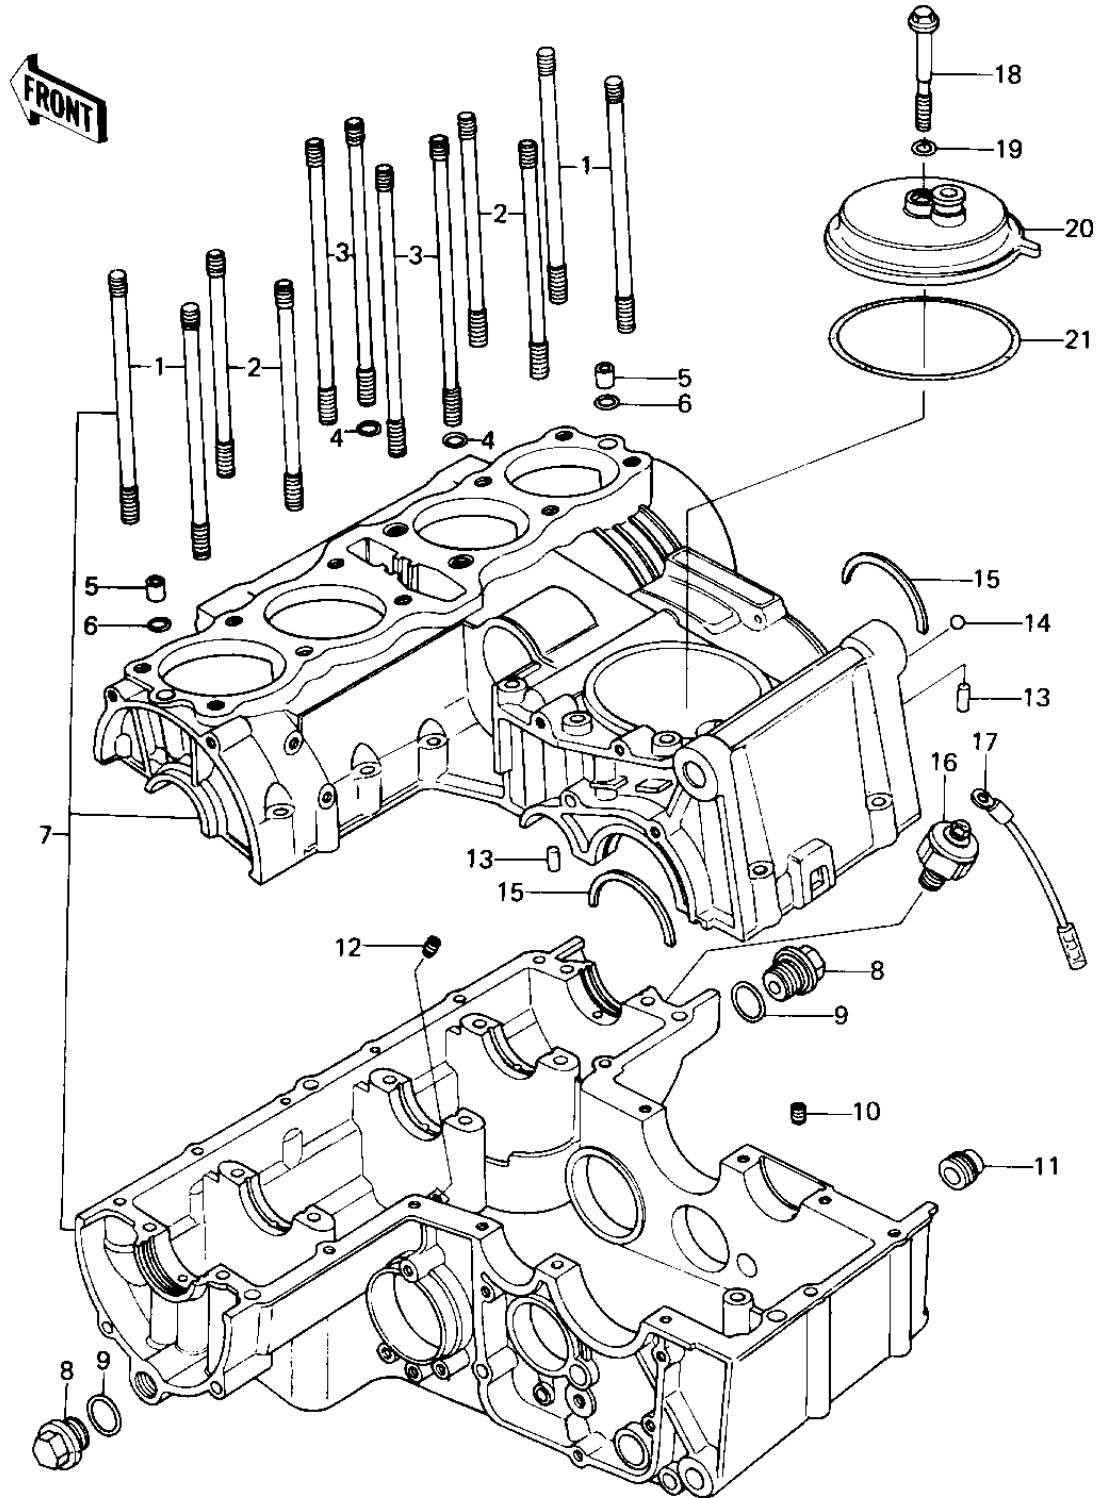

# 1978 SR PARTS DIAGRAM

## CRANKCASE/BREATHER COVER

# 1978 SR PARTS LIST

## CRANKCASE/BREATHER COVER

ITEM NAME	PART NUMBER	QUANTITY
STUD,10X133 (Ref # 1)	92004-1004	4
STUD,10X116 (Ref # 2)	92004-1007	4
STUD,10X153 (Ref # 3)	92004-062	4
"O" RING,8.8MM (Ref # 4)	92055-099	2
NOZZLE (Ref # 5)	92062-016	2
O RING (Ref # 6)	670D2010	2
CRANKCASE SET (Ref # 7)	14001-5046	1
PLUG (Ref # 8)	92066-066	2
RING-O (Ref # 9)	92055-1146	1
NOZZLE (Ref # 10)	92062-015	1
NOZZLE (Ref # 11)	92062-014	1
NOZZLE,OIL BIAS (Ref # 12)	92062-011	1
PIN DOWEL 6MM (Ref # 13)	92042-016	2
PLUG (Ref # 14)	92066-057	1
RING BEARING SETTING (Ref # 15)	14013-004	2
SWITCH ASY,OIL PRSSUR (Ref # 16)	16144-006	1
WIRE,LEAD,OIL SWITCH (Ref # 17)	26011-1011	1
BOLT,HEX HEAD,8X72 (Ref # 18)	92003-107	1
"O" RING,8MM (Ref # 19)	670B1508	1
BODY-BREATHER (Ref # 20)	14070-1008	1
"O" RING,91MM (Ref # 21)	92055-052	1