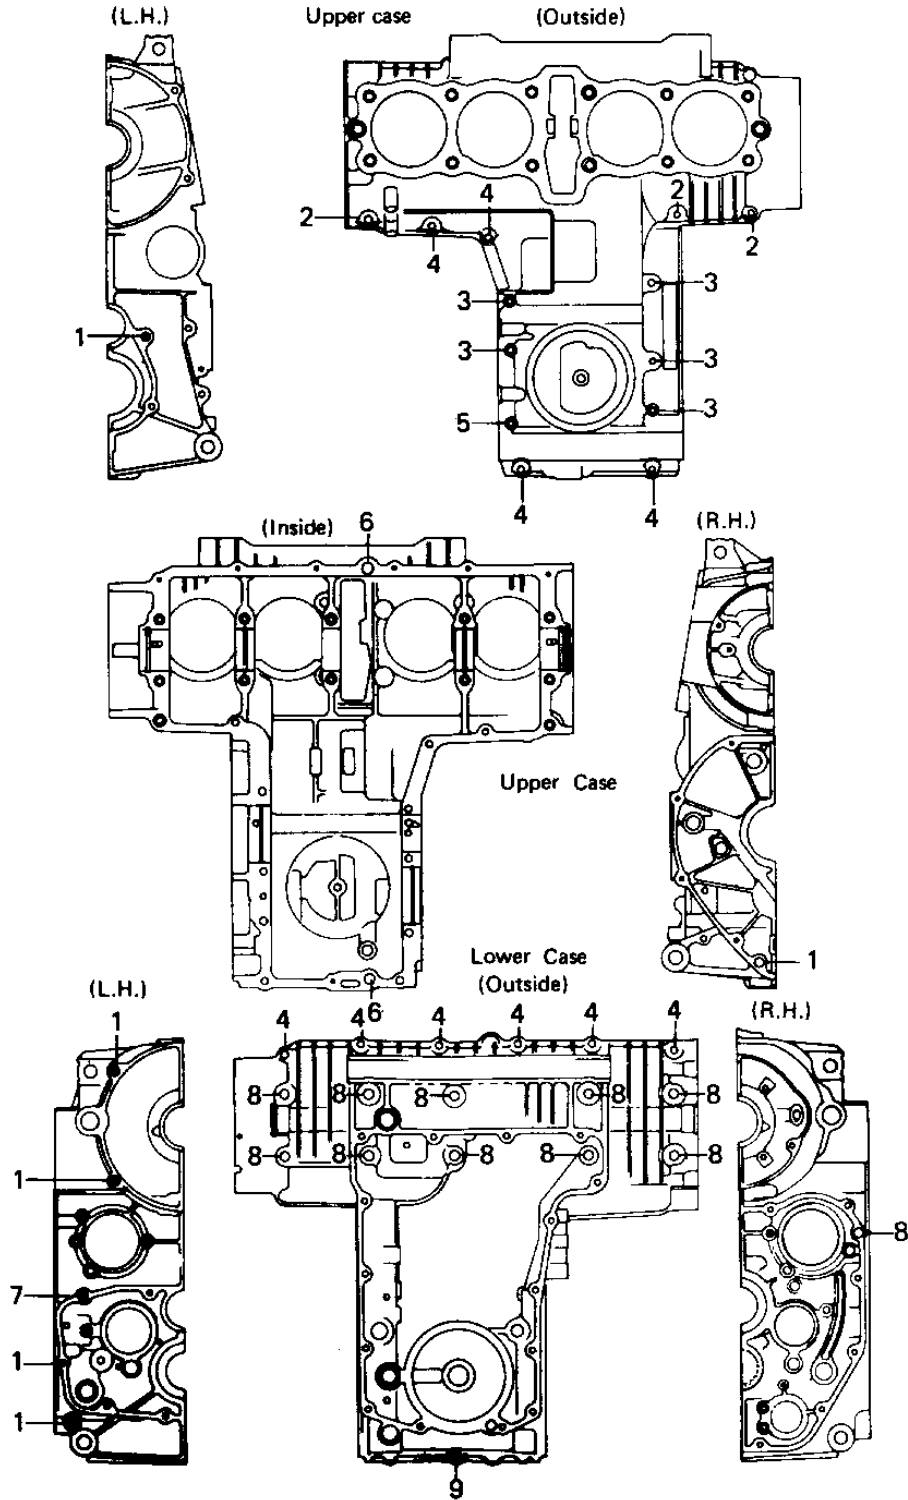

# 1978 SR PARTS DIAGRAM

## CRANKCASE BOLT & STUD PATTERN

# 1978 SR PARTS LIST

## CRANKCASE BOLT & STUD PATTERN

ITEM NAME	PART NUMBER	QUANTITY
PIN-DOWEL (Ref # 1)	92042-007	7
BOLT-FLANGED,6X50 (Ref # 2)	130G0650	3
BOLT,HEX HEAD,6X99 (Ref # 3)	92003-111	5
BOLT,6X43 (Ref # 4)	92002-1881	5
BOLT,6X43 (Ref # 4)	92002-1881	5
BOLT,6X43 (Ref # 4)	92002-1881	8
BOLT,HEX HEAD,6X116 (Ref # 5)	92003-113	1
PIN,DOWEL,10X8.2X14 (Ref # 6)	92043-1037	1
PIN,DOWEL,10X8.2X14 (Ref # 6)	92043-1037	1
PIN,DOWEL,6X14 (Ref # 7)	551A0614	1
BOLT-FLANGED,8X95 (Ref # 8)	130P0895	10
BOLT,6X105 (Ref # 9)	92003-194	1