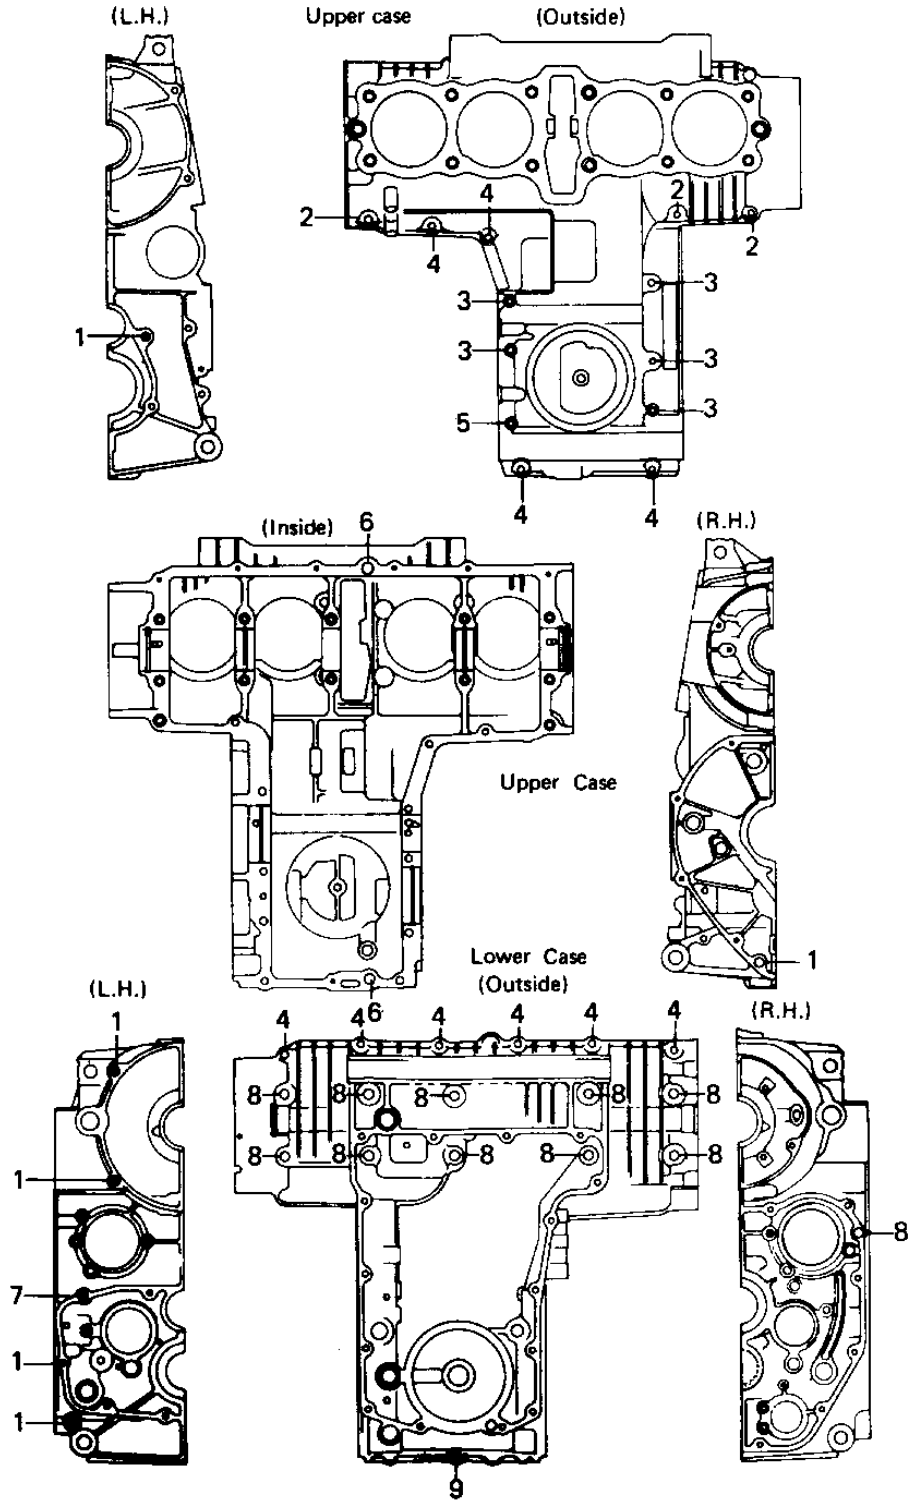

1978 SR PARTS DIAGRAM

CRANKCASE BOLT & STUD PATTERN

1978 SR PARTS LIST

CRANKCASE BOLT & STUD PATTERN

ITEM NAME	PART NUMBER	QUANTITY
PIN-DOWEL (Ref # 1)	92042-007	2
BOLT-FLANGED,6X50 (Ref # 2)	130G0650	2
BOLT,HEX HEAD,6X99 (Ref # 3)	92003-111	2
BOLT,6X43 (Ref # 4)	92002-1881	2
BOLT,6X43 (Ref # 4)	92002-1881	2
BOLT,6X43 (Ref # 4)	92002-1881	2
BOLT,HEX HEAD,6X116 (Ref # 5)	92003-113	2
PIN,DOWEL,10X8.2X14 (Ref # 6)	92043-1037	2
PIN,DOWEL,10X8.2X14 (Ref # 6)	92043-1037	2
PIN,DOWEL,6X14 (Ref # 7)	551A0614	2
BOLT-FLANGED,8X95 (Ref # 8)	130P0895	2
BOLT,6X105 (Ref # 9)	92003-194	2