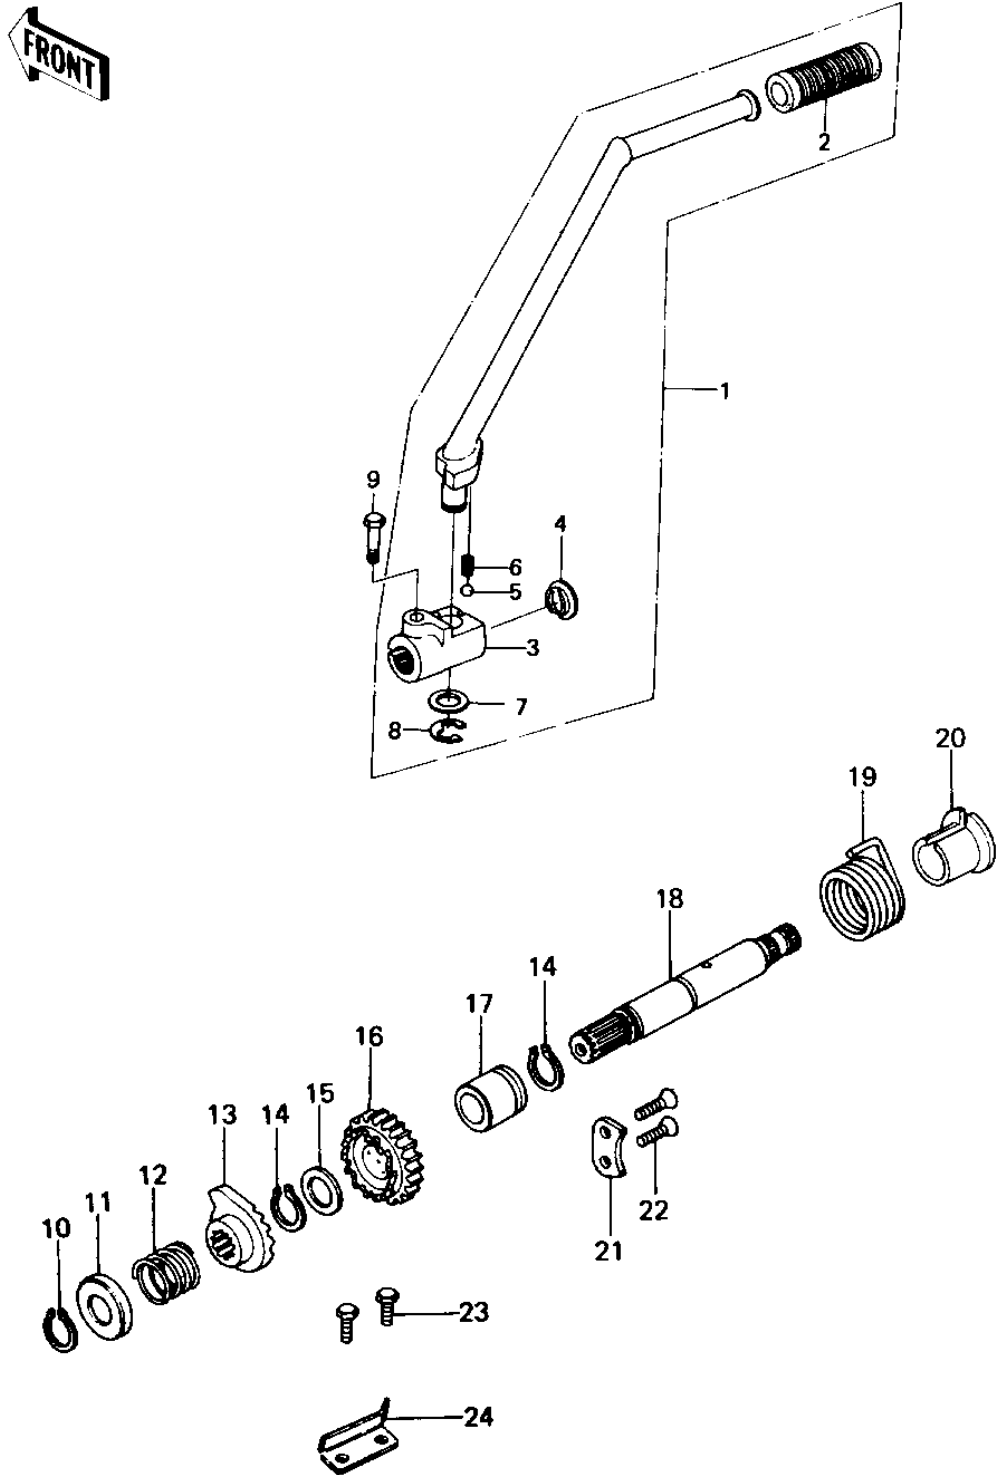

1978 SR PARTS DIAGRAM

KICKSTARTER MECHANISM

1978 SR PARTS LIST

KICKSTARTER MECHANISM

ITEM NAME	PART NUMBER	QUANTITY
PEDAL ASSY,KICK (Ref # 1)	13064-1005	1
RUBBER KICK PEDAL (Ref # 2)	13063-004	1
BOSS,KICK (Ref # 3)	13061-1008	1
PLUG,A,KICKSTARTER (Ref # 4)	92066-058	1
BALL STEEL 1/4' (Ref # 5)	600A0800	1
SPRING (Ref # 6)	92081-154	1
WASHER,PLAIN (Ref # 7)	92022-1019	1
CIRCLIP 10MM (Ref # 8)	482J0100	1
BOLT-HEX HEAD,6X32 (Ref # 9)	110N0632	1
CIRCLIP,19MM (Ref # 10)	480J1900	1
CAP,KICKSTARTER (Ref # 11)	92102-008	1
UNAVAILABLE IN PRICE BOOK (Ref # 12)	92061-104	1
RATCHET,KICK SHAFT (Ref # 13)	13078-011	1
CIRCLIP, 20MM (Ref # 14)	480J2000	2
WASHER THRUST (Ref # 15)	92022-112	1
GEAR,KICKSTARTER,20T (Ref # 16)	13068-035	1
BUSHING,KICK SHAFT (Ref # 17)	92028-175	1
SHAFT,KICKSTARTER (Ref # 18)	13066-045	1
SPRING,KICK RETURN (Ref # 19)	92082-006	1
GUIDE,KICK SPRING (Ref # 20)	13070-009	1
PLATE-DRUM LEV POSTON (Ref # 21)	13169-007	1
SCREW CNTSNK HD 6X12 (Ref # 22)	221B0612	2
BOLT-UPSET (Ref # 23)	112G0614	2
STOPPER,KICKSTARTER (Ref # 24)	13072-018	1