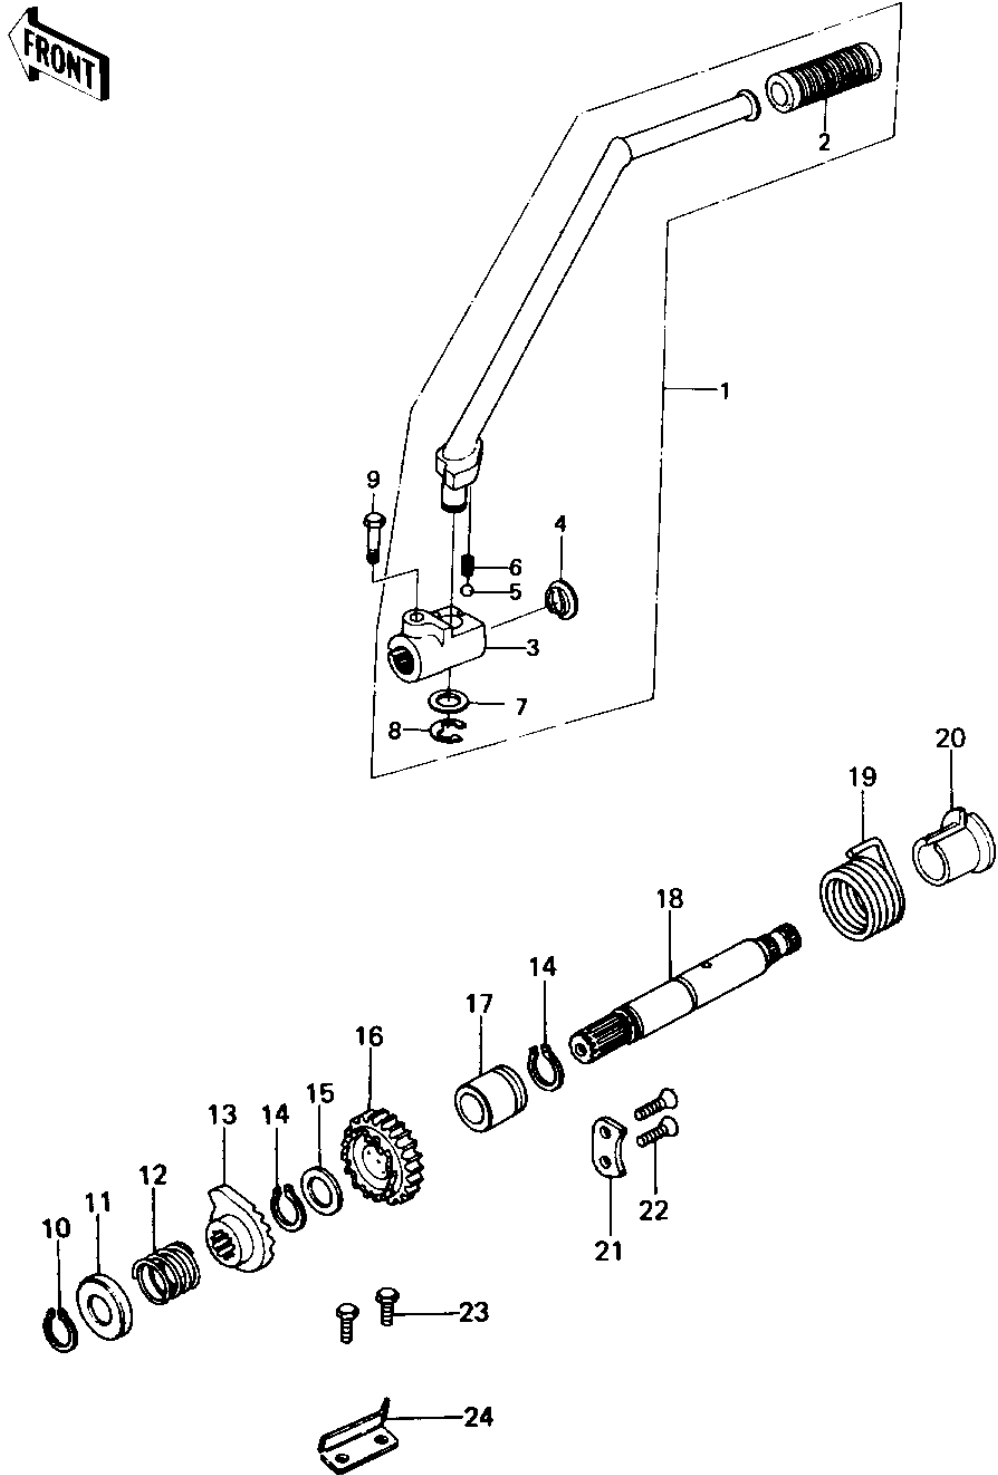

# 1979 SR PARTS DIAGRAM

# 1979 SR PARTS LIST

## KICKSTARTER MECHANISM

ITEM NAME	PART NUMBER	QUANTITY
PEDAL ASSY,KICK (Ref # 1)	13064-1005	1
RUBBER KICK PEDAL (Ref # 2)	13063-004	1
BOSS,KICK (Ref # 3)	13061-1008	1
PLUG,A,KICKSTARTER (Ref # 4)	92066-058	1
BALL STEEL 1/4' (Ref # 5)	600A0800	1
SPRING (Ref # 6)	92081-154	1
WASHER,PLAIN (Ref # 7)	92022-1019	1
CIRCLIP 10MM (Ref # 8)	482J0100	1
BOLT-HEX HEAD,6X32 (Ref # 9)	110N0632	1
CIRCLIP,19MM (Ref # 10)	480J1900	1
CAP,KICKSTARTER (Ref # 11)	92102-008	1
UNAVAILABLE IN PRICE BOOK (Ref # 12)	92061-104	1
RATCHET,KICK SHAFT (Ref # 13)	13078-011	1
CIRCLIP, 20MM (Ref # 14)	480J2000	2
WASHER THRUST (Ref # 15)	92022-112	1
GEAR,KICKSTARTER,20T (Ref # 16)	13068-035	1
BUSHING,KICK SHAFT (Ref # 17)	92028-175	1
SHAFT,KICKSTARTER (Ref # 18)	13066-045	1
SPRING,KICK RETURN (Ref # 19)	92082-006	1
GUIDE,KICK SPRING (Ref # 20)	13070-009	1
PLATE-DRUM LEV POSTON (Ref # 21)	13169-007	1
SCREW CNTSNK HD 6X12 (Ref # 22)	221B0612	2
BOLT-UPSET (Ref # 23)	112G0614	2
STOPPER,KICKSTARTER (Ref # 24)	13072-018	1