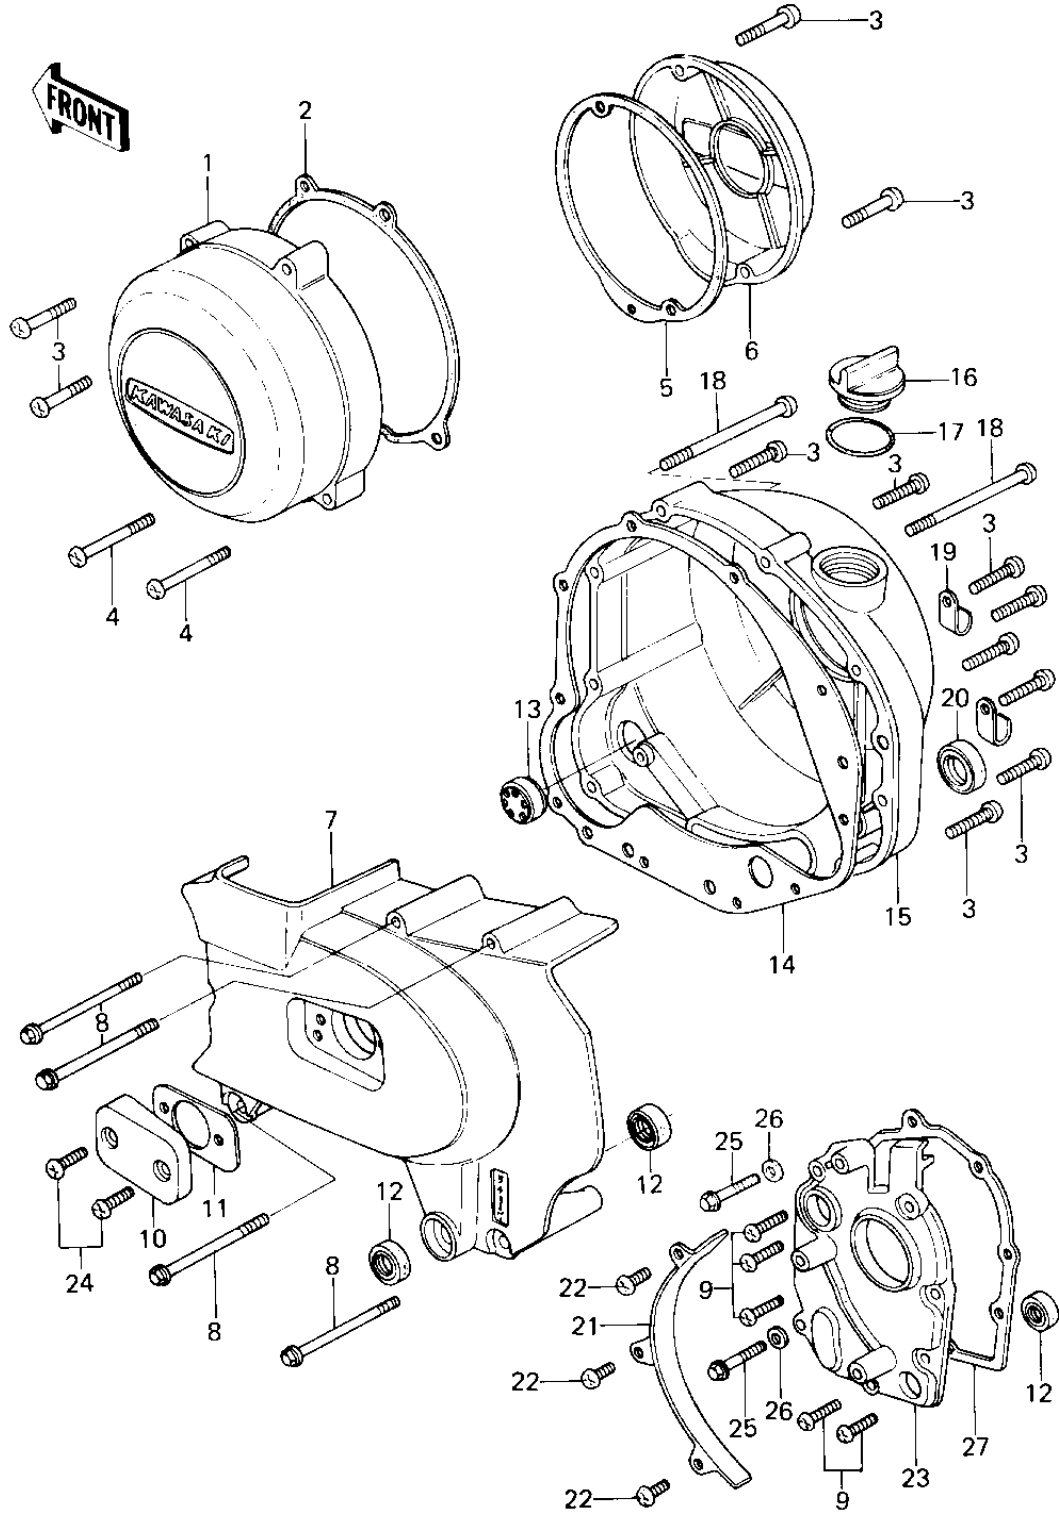

1978 SR PARTS DIAGRAM

ENGINE COVERS

1978 SR PARTS LIST

ENGINE COVERS

ITEM NAME	PART NUMBER	QUANTITY
COVER,GENERATOR,BUFF (Ref # 1)	14031-1028	1
GASKET,GENERATOR COVE (Ref # 2)	11009-1987	1
SCREW PAN HEAD 6X30 (Ref # 3)	220B0630	12
SCREW PAN HEAD 6X40 (Ref # 4)	220B0640	2
GASKET,PULSING COIL C (Ref # 5)	11060-1053	1
CAP,BREAKER POINT,BUF (Ref # 6)	11012-1035	1
COVER,ENG SPROCKT,BUF (Ref # 7)	14026-035-80	1
BOLT-FLANGED,6X70 (Ref # 8)	130G0670	4
SCREW PAN HEAD 6X20 (Ref # 9)	220B0620	5
COVER,CLUTCH ADJUSTNG (Ref # 10)	14028-006-80	1
GASKET,CLUTCH ADJ CAP (Ref # 11)	14049-004	1
OIL SEAL,TB13225.5 (Ref # 12)	92051-005	3
GAUGE,OIL LEVEL (Ref # 13)	52015-004	1
GASKET,R.H.ENG COVER (Ref # 14)	14046-035	1
COVER,R.H.ENG,BUFF FN (Ref # 15)	14032-117-80	1
PLUG,OIL FILLER (Ref # 16)	16115-013	1
"0" RING,31MM (Ref # 17)	92055-049	1
SCREW PAN HEAD 6X80 (Ref # 18)	220B0680	2
CLAMP,WIRING HARNESS (Ref # 19)	21126-008	2
OIL SEAL SB20285 (Ref # 20)	92049-012	1
GUIDE,CHAIN (Ref # 21)	12053-1006	1
BOLT-UPSET 6X14 (Ref # 22)	112B0614	3
COVER,MISSION (Ref # 23)	14024-011	1
SCREW PAN HEAD 6X18 (Ref # 24)	220B0618	2
BOLT,HEX HEAD,6X35 (Ref # 25)	92001-164	2
WASHER OIL PUMP BANJO (Ref # 26)	92022-077	2
GASKET,TRANSMISSION C (Ref # 27)	11060-1056	1