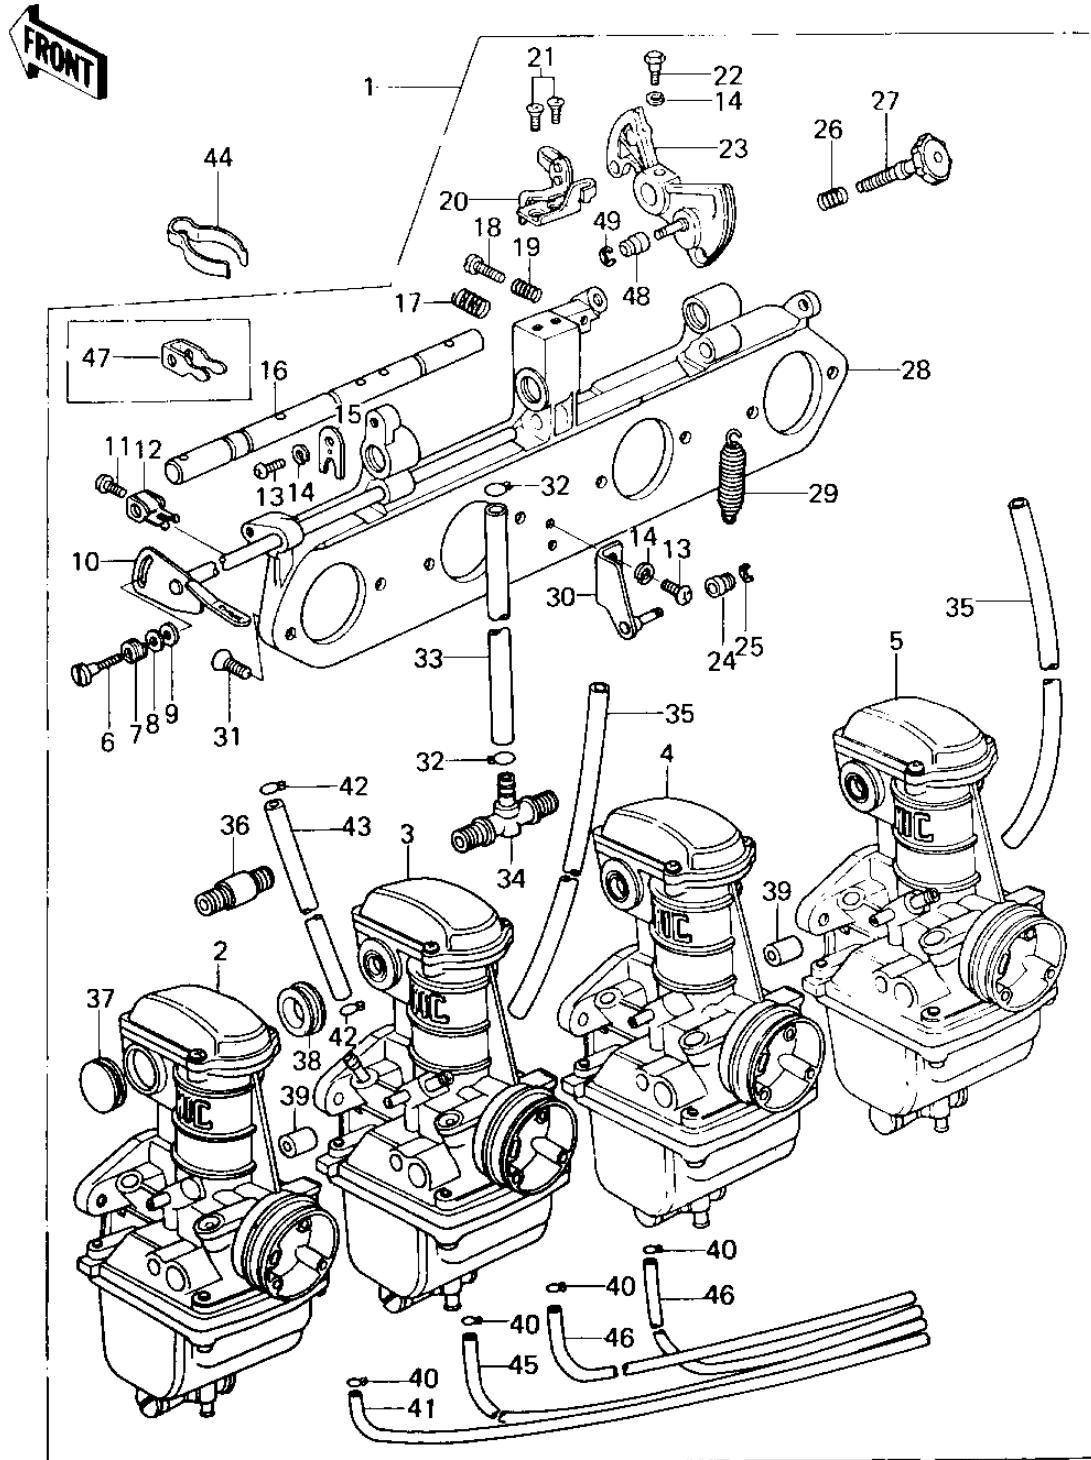

# 1978 SR PARTS DIAGRAM

CARBURETOR ASSY

# 1978 SR PARTS LIST

## CARBURETOR ASSY

ITEM NAME	PART NUMBER	QUANTITY
CARBURETOR ASSY (Ref # 1)	16001-1069	1
CARBURETOR ASSY (Ref # 1)	16001-1026	1
CARBURETOR ASSY (Ref # 1)	16001-1084	1